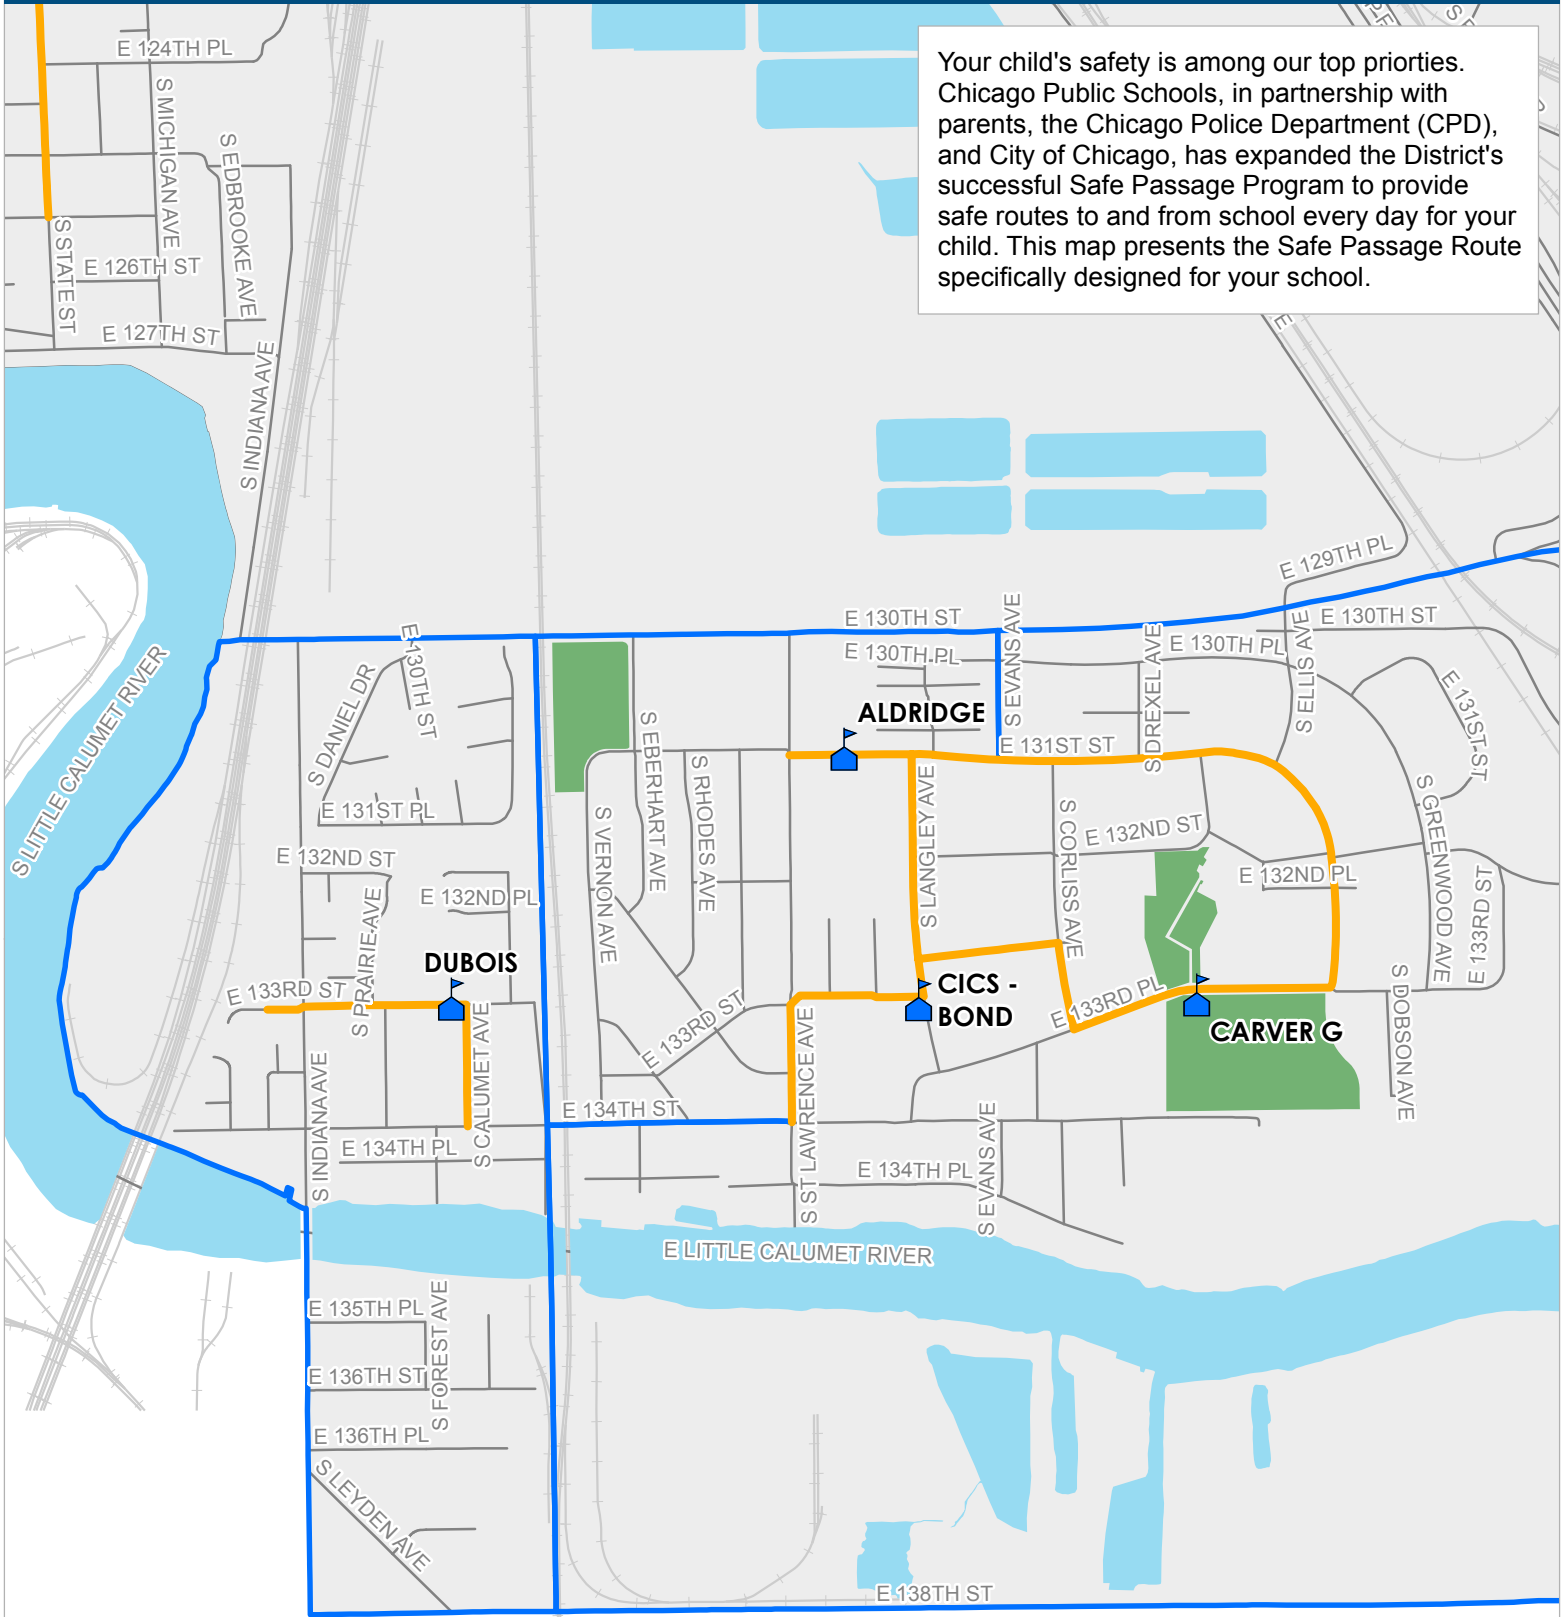

SAFE PASSAGE ROUTE: ALDRIDGE ES / G. CARVER ES / CICS-BOND ES / DUBOIS ES

Your child's safety is among our top priorities. Chicago Public Schools, in partnership with parents, the Chicago Police Department (CPD), and City of Chicago, has expanded the District's successful Safe Passage Program to provide safe routes to and from school every day for your child. This map presents the Safe Passage Route specifically designed for your school.

- Safe Passage Route
- School Location

- Attendance Boundary
- Park

Updated 22 Jan 2018