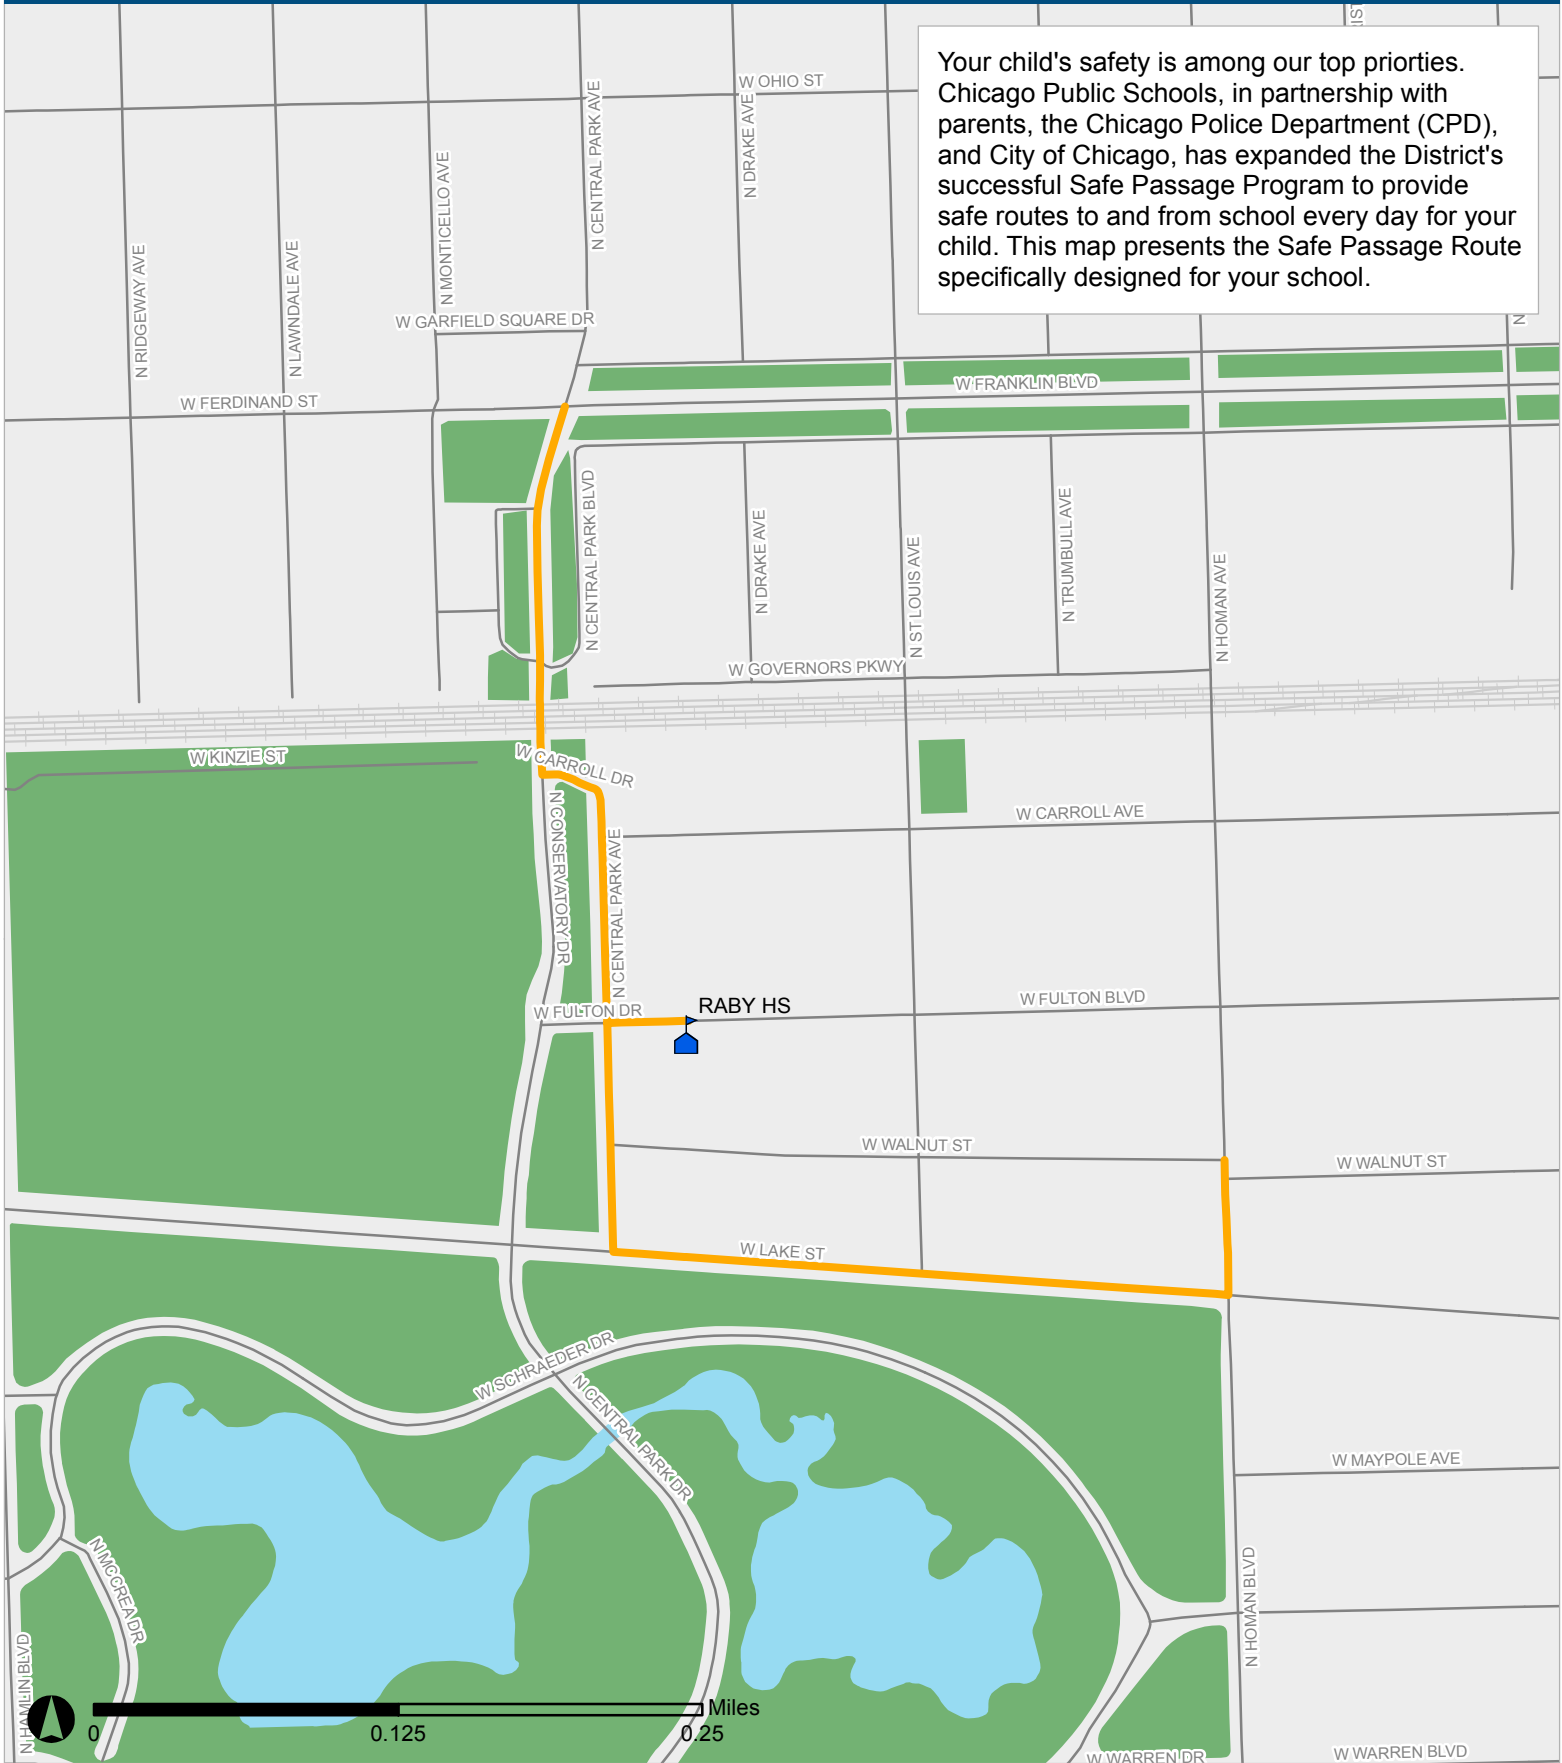

SAFE PASSAGE ROUTE: RABY HS

Your child's safety is among our top priorities. Chicago Public Schools, in partnership with parents, the Chicago Police Department (CPD), and City of Chicago, has expanded the District's successful Safe Passage Program to provide safe routes to and from school every day for your child. This map presents the Safe Passage Route specifically designed for your school.

-  Safe Passage Route
-  School Location

-  Attendance Boundary
-  Park

Updated 24 Aug 2016