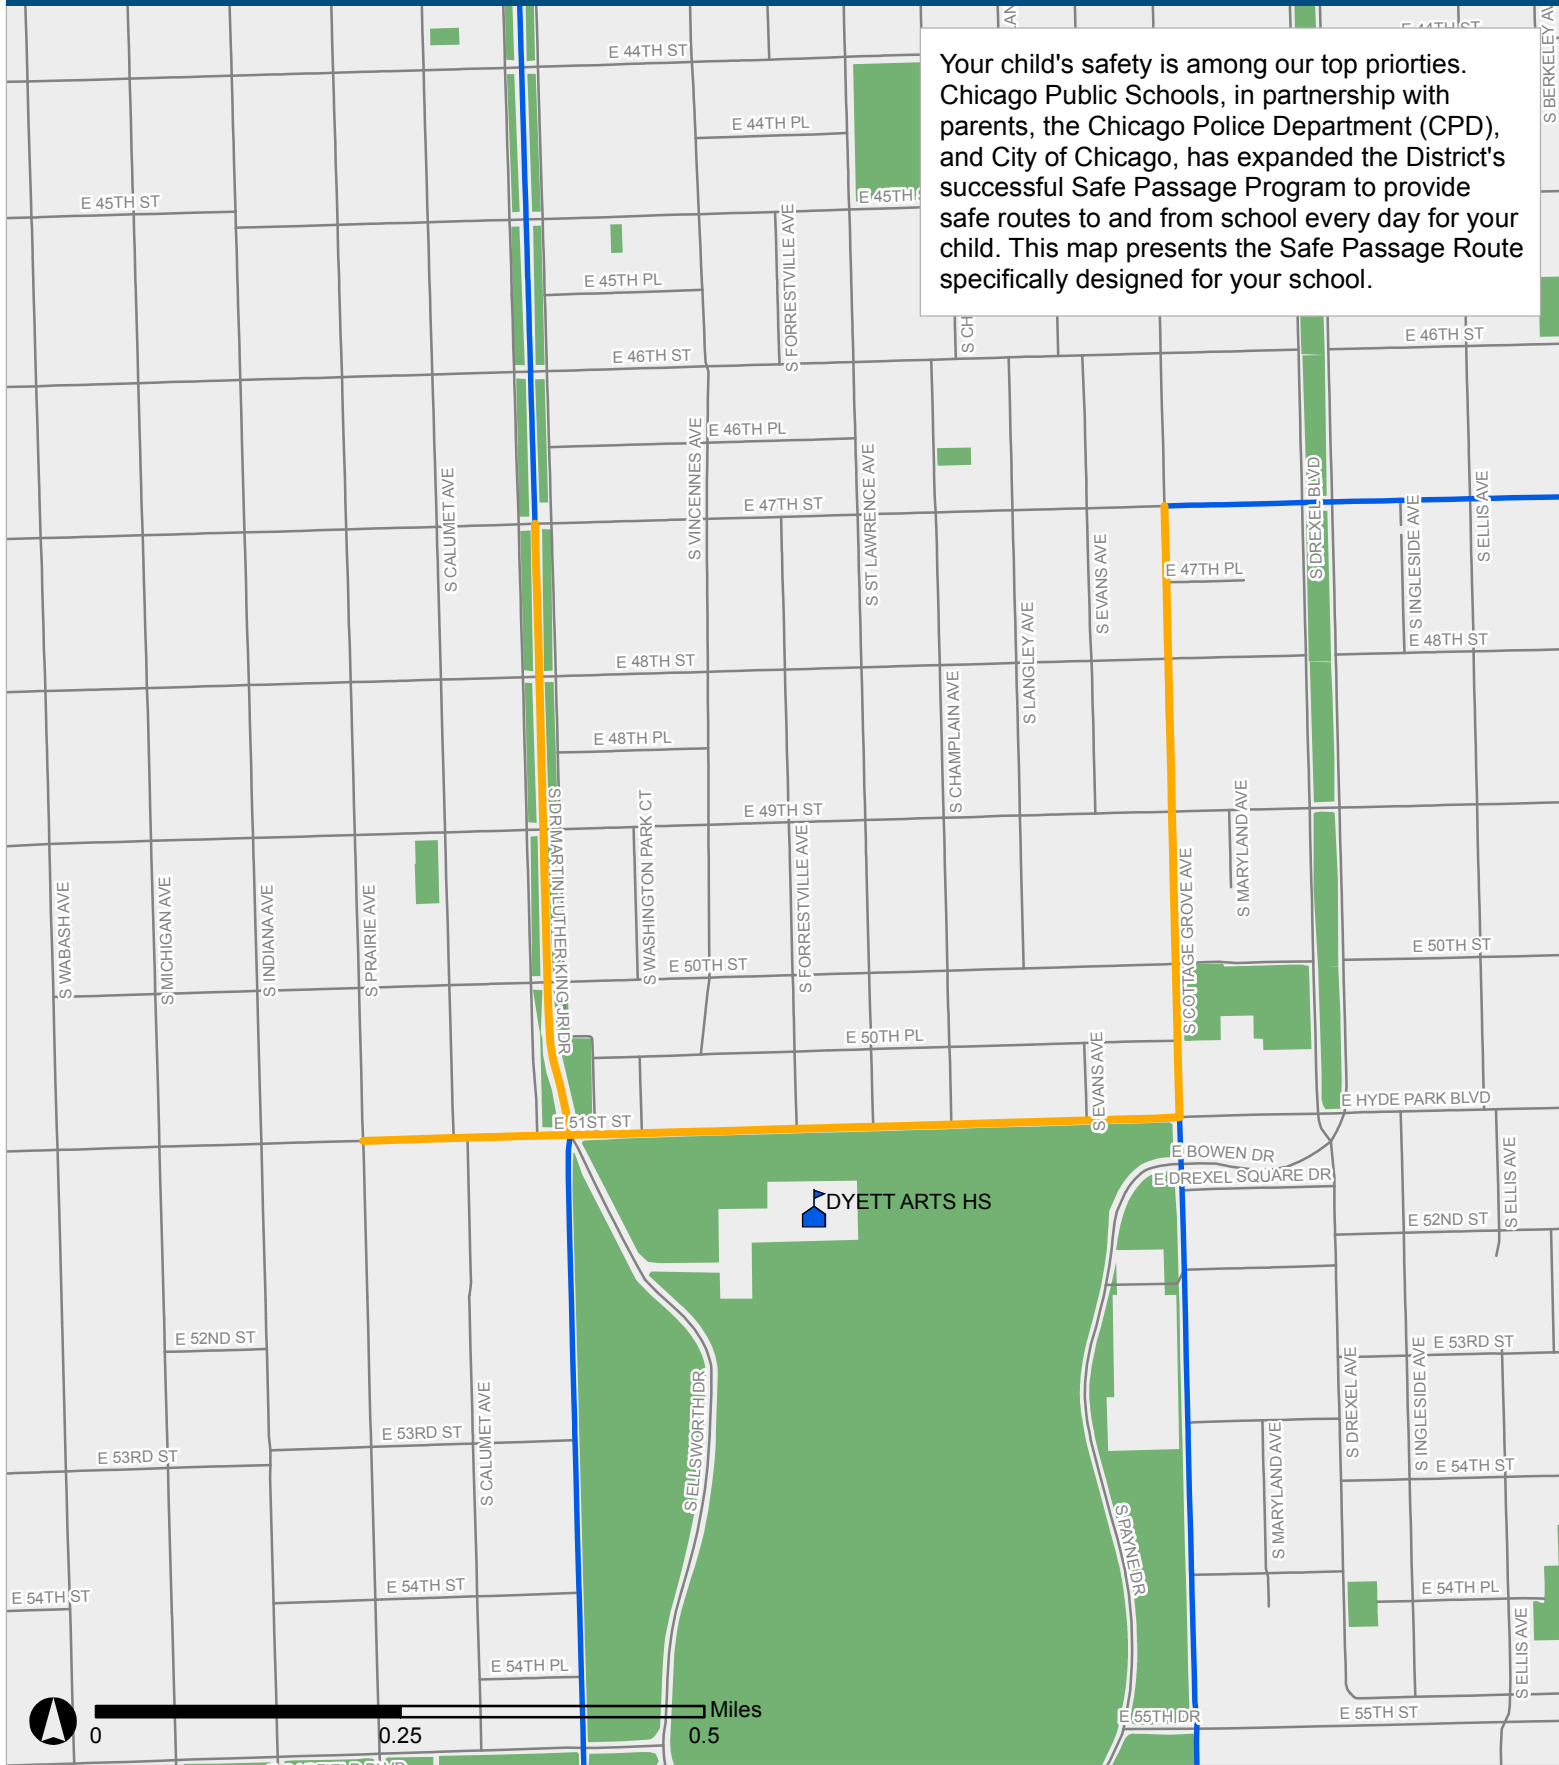

SAFE PASSAGE ROUTE: DYETT ARTS HS

Your child's safety is among our top priorities. Chicago Public Schools, in partnership with parents, the Chicago Police Department (CPD), and City of Chicago, has expanded the District's successful Safe Passage Program to provide safe routes to and from school every day for your child. This map presents the Safe Passage Route specifically designed for your school.

- Safe Passage Route
- School Location

- Attendance Boundary
- Park

Updated 24 Aug 2016