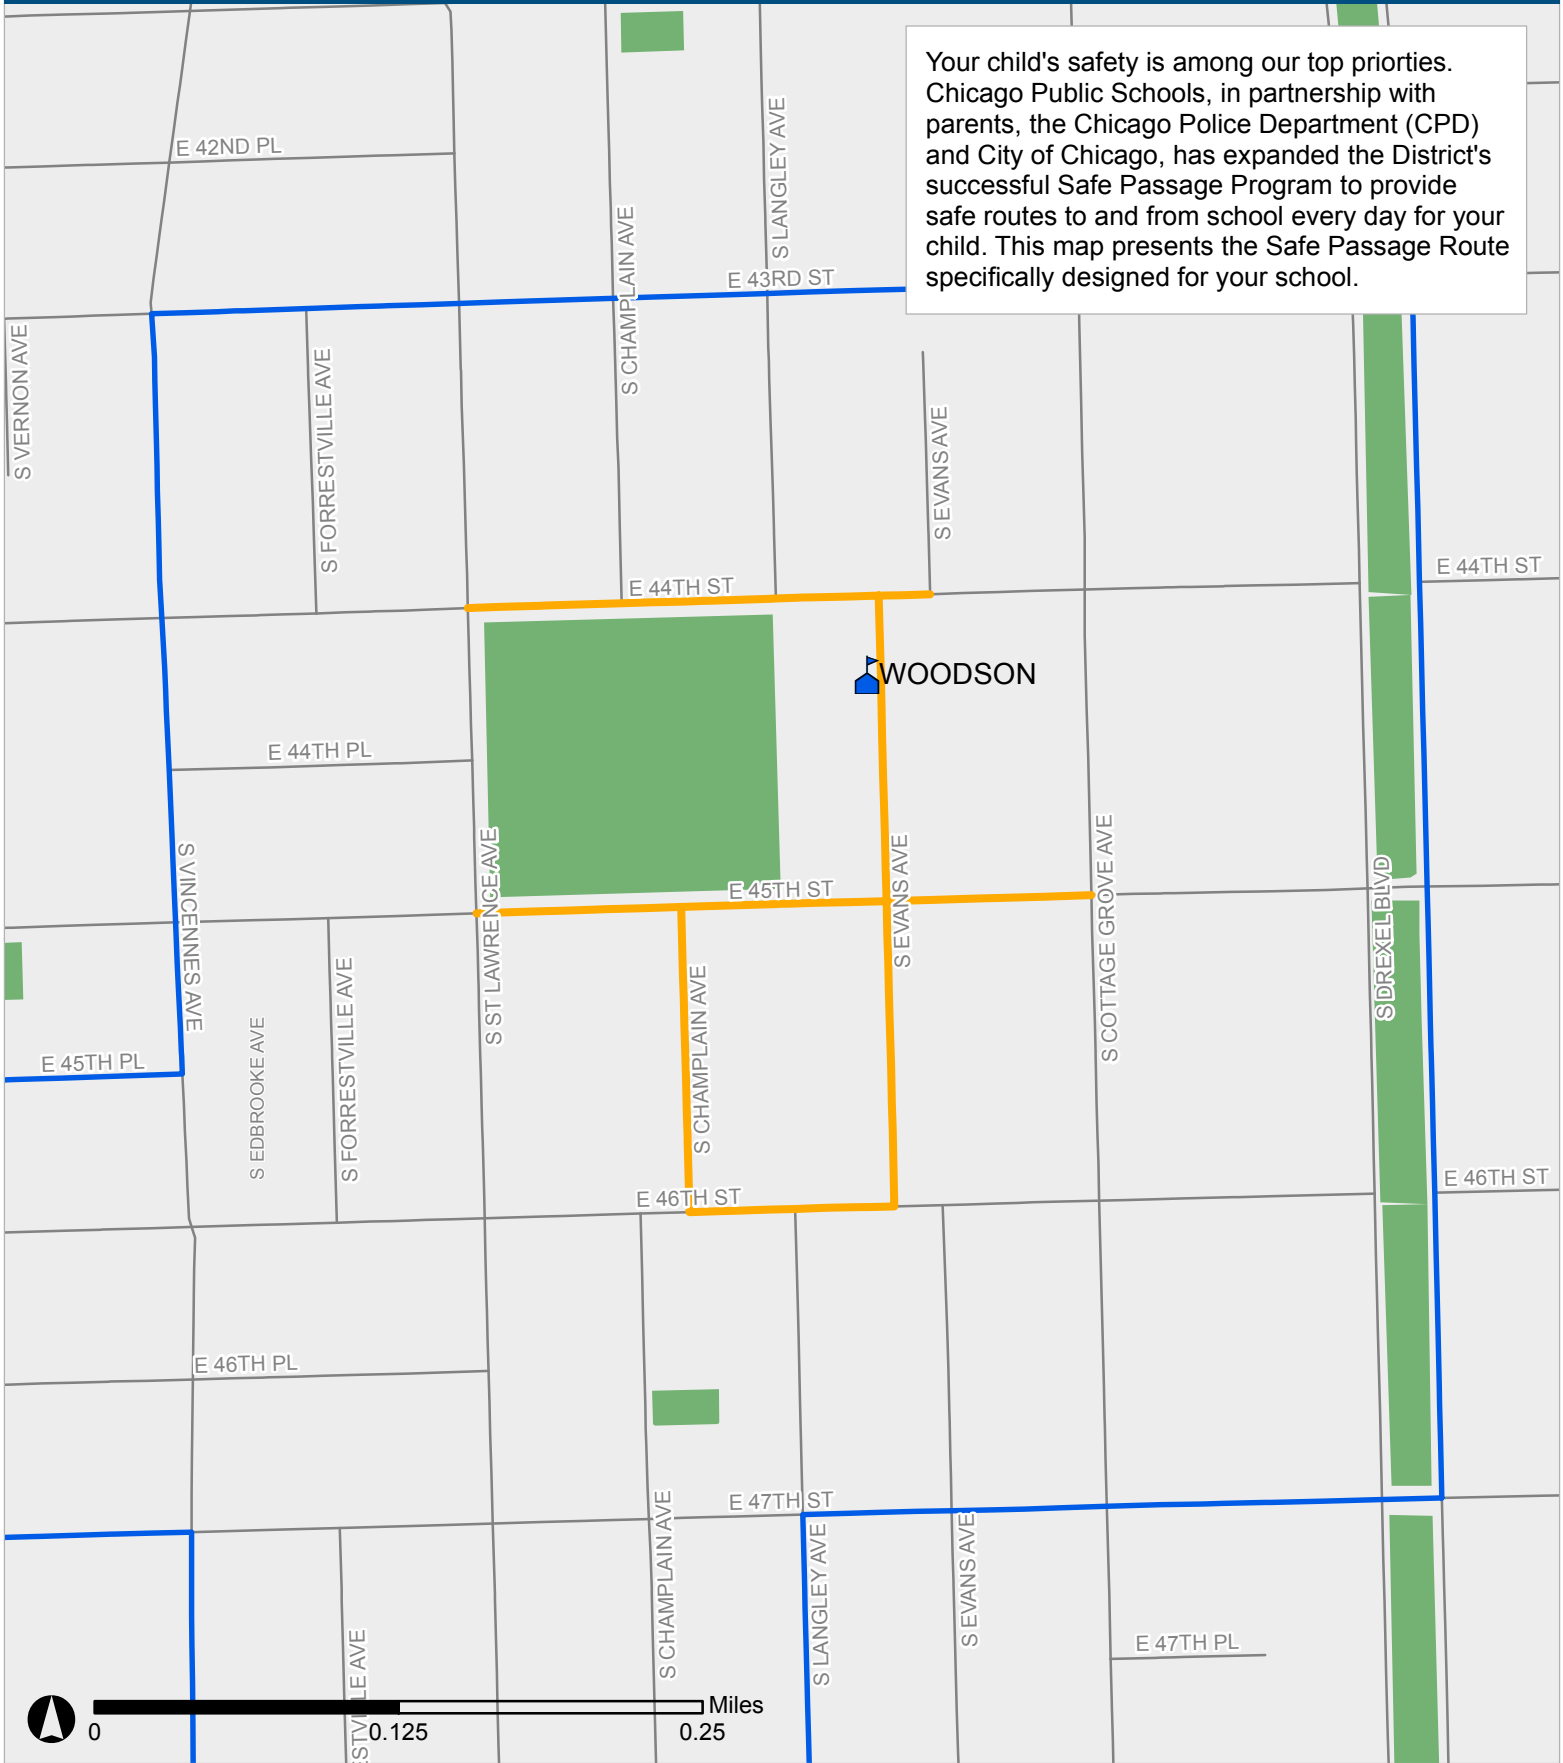

SAFE PASSAGE ROUTE: WOODSON ES

Your child's safety is among our top priorities. Chicago Public Schools, in partnership with parents, the Chicago Police Department (CPD) and City of Chicago, has expanded the District's successful Safe Passage Program to provide safe routes to and from school every day for your child. This map presents the Safe Passage Route specifically designed for your school.

Safe Passage Route

School Location

Attendance Boundary

Park

Updated 8 Aug 2015