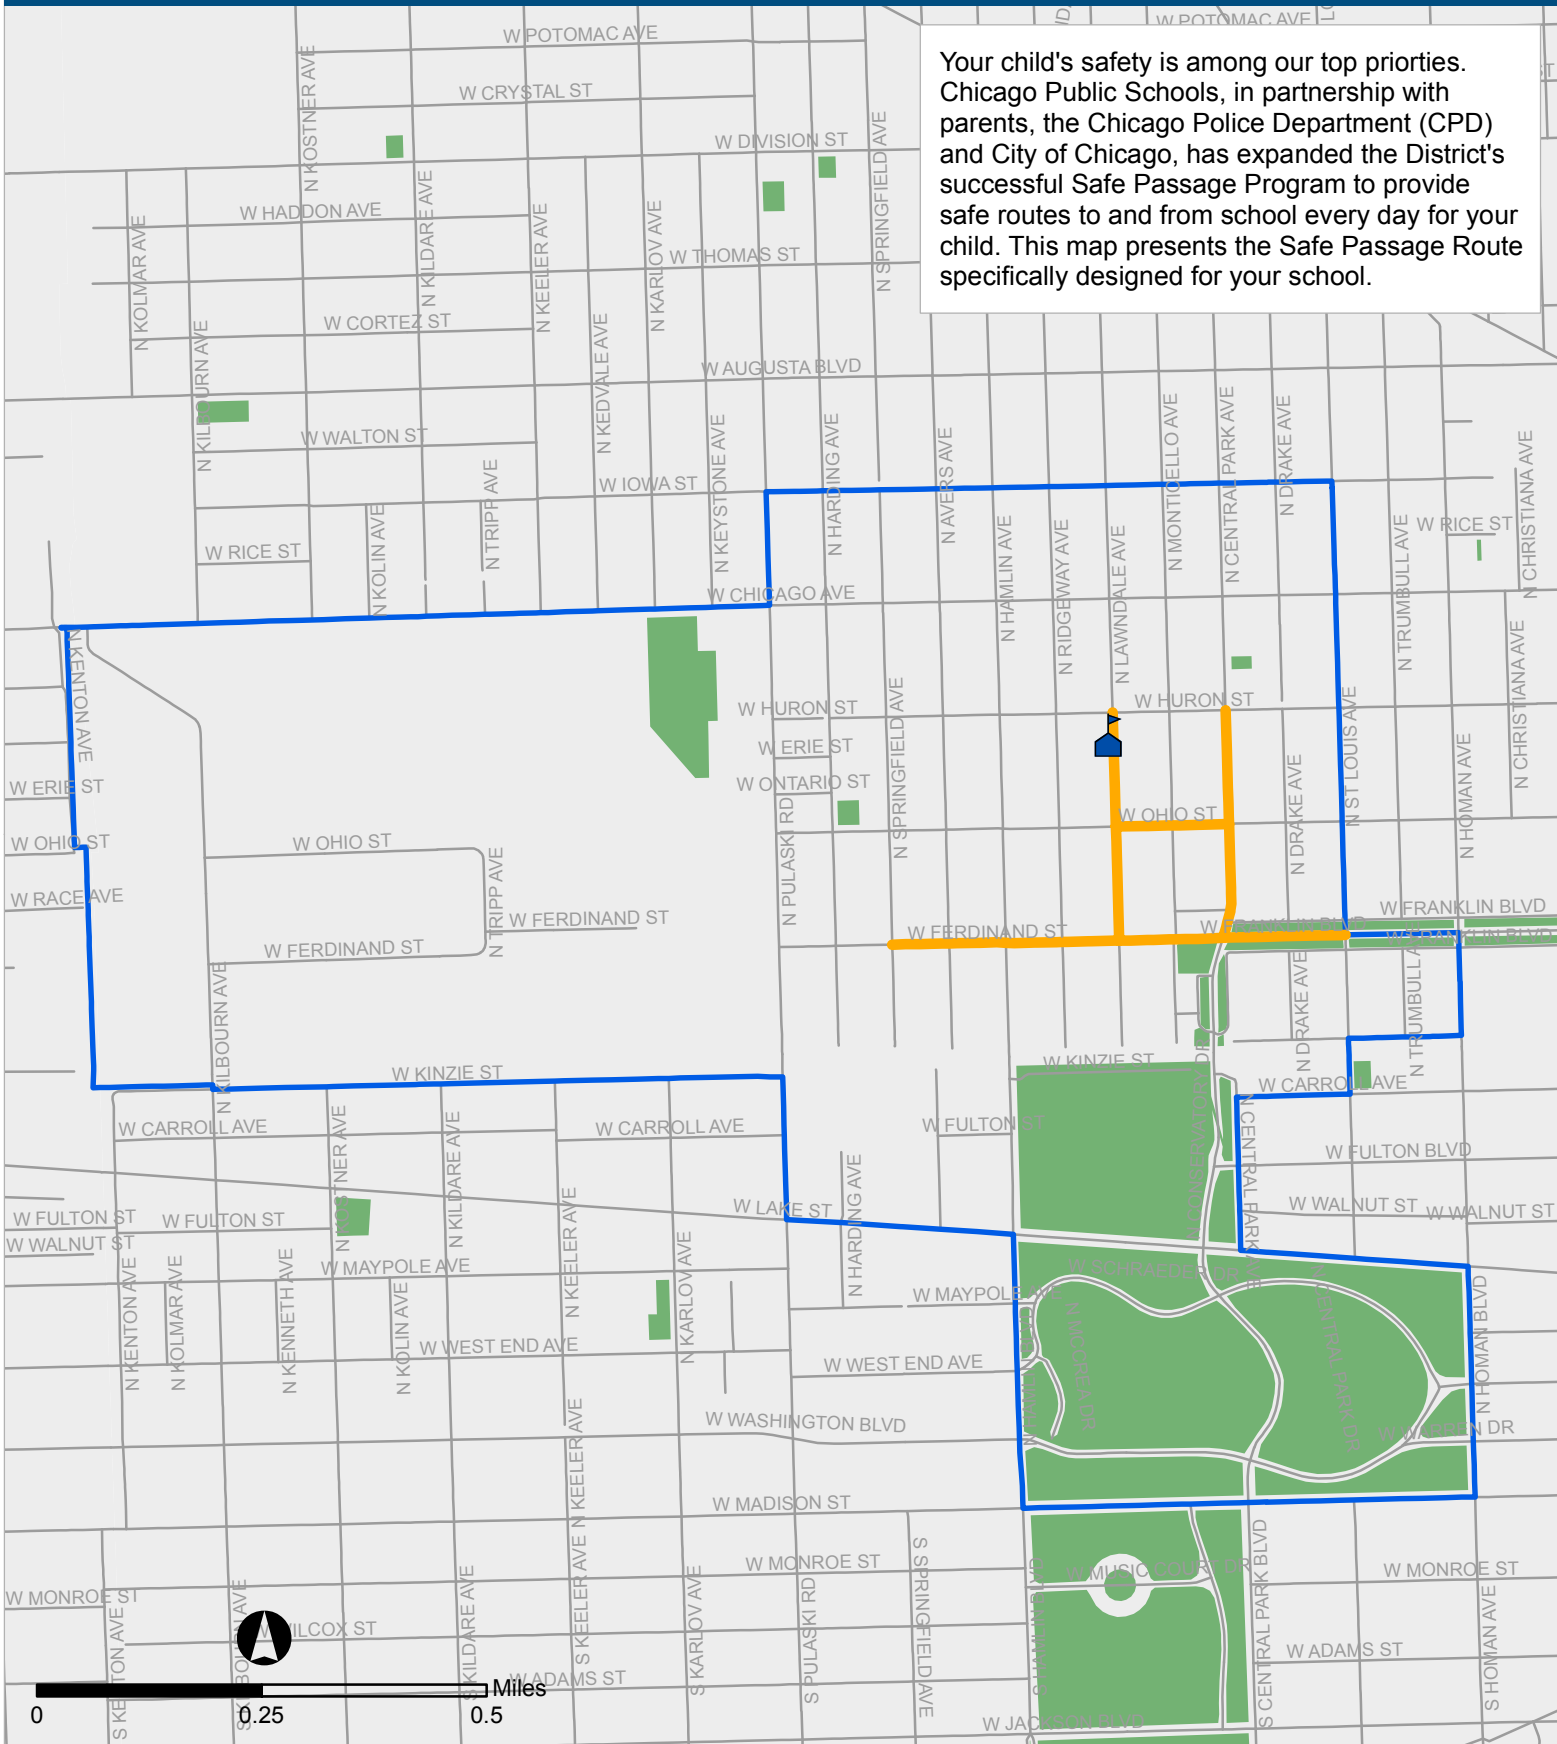

SAFE PASSAGE ROUTES: L. WARD

Your child's safety is among our top priorities. Chicago Public Schools, in partnership with parents, the Chicago Police Department (CPD) and City of Chicago, has expanded the District's successful Safe Passage Program to provide safe routes to and from school every day for your child. This map presents the Safe Passage Route specifically designed for your school.

— Safe Passage Route

🚩 School Location

▭ Attendance Boundary

■ Park