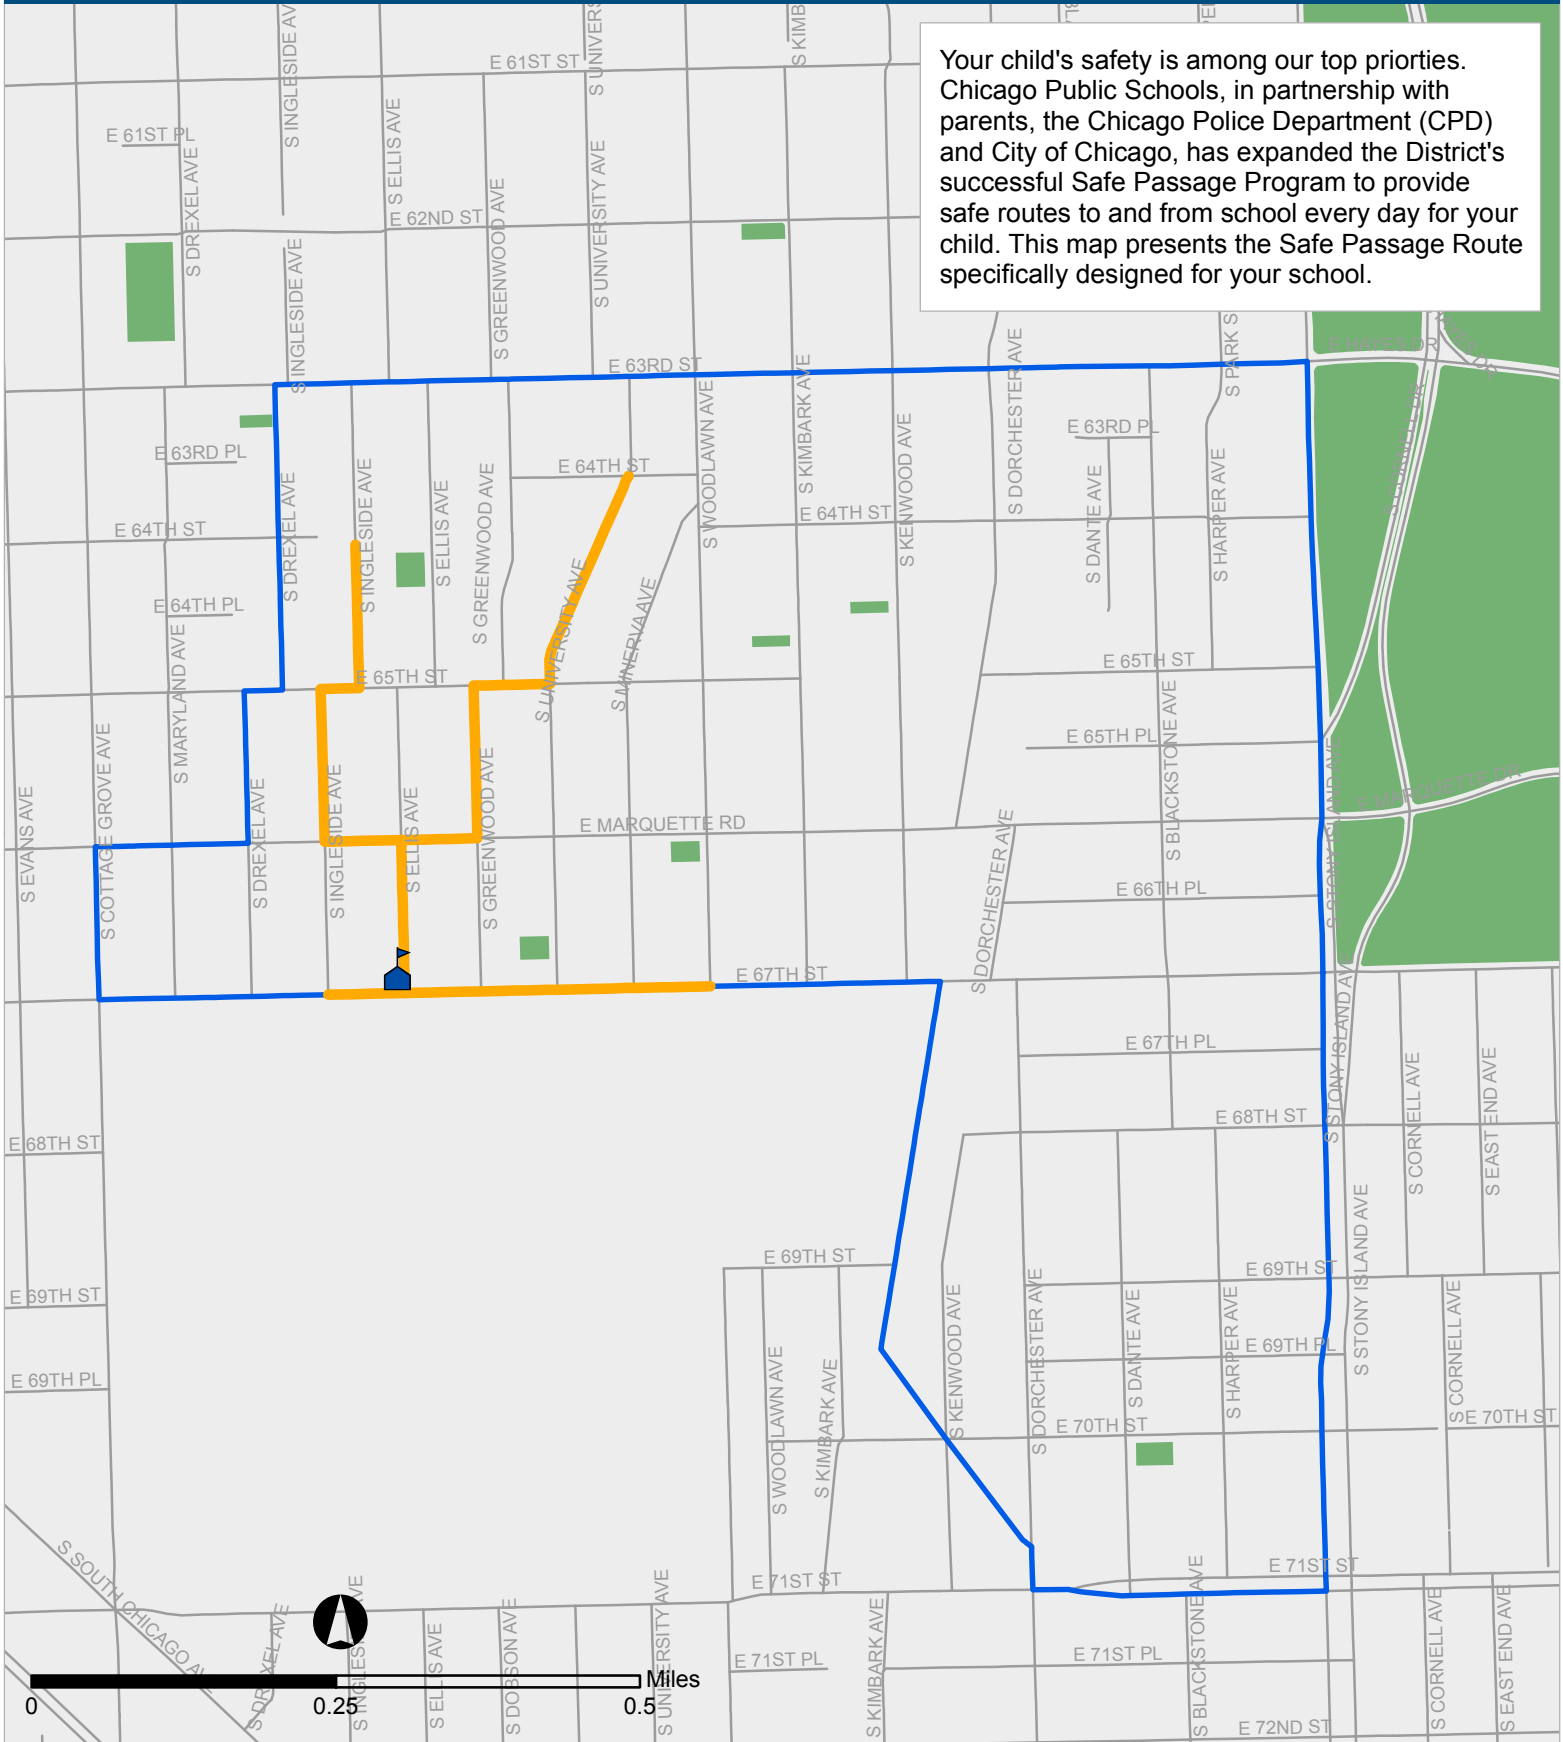

SAFE PASSAGE ROUTES: WADSWORTH

Your child's safety is among our top priorities. Chicago Public Schools, in partnership with parents, the Chicago Police Department (CPD) and City of Chicago, has expanded the District's successful Safe Passage Program to provide safe routes to and from school every day for your child. This map presents the Safe Passage Route specifically designed for your school.

Safe Passage Route

School Location

Attendance Boundary

Park