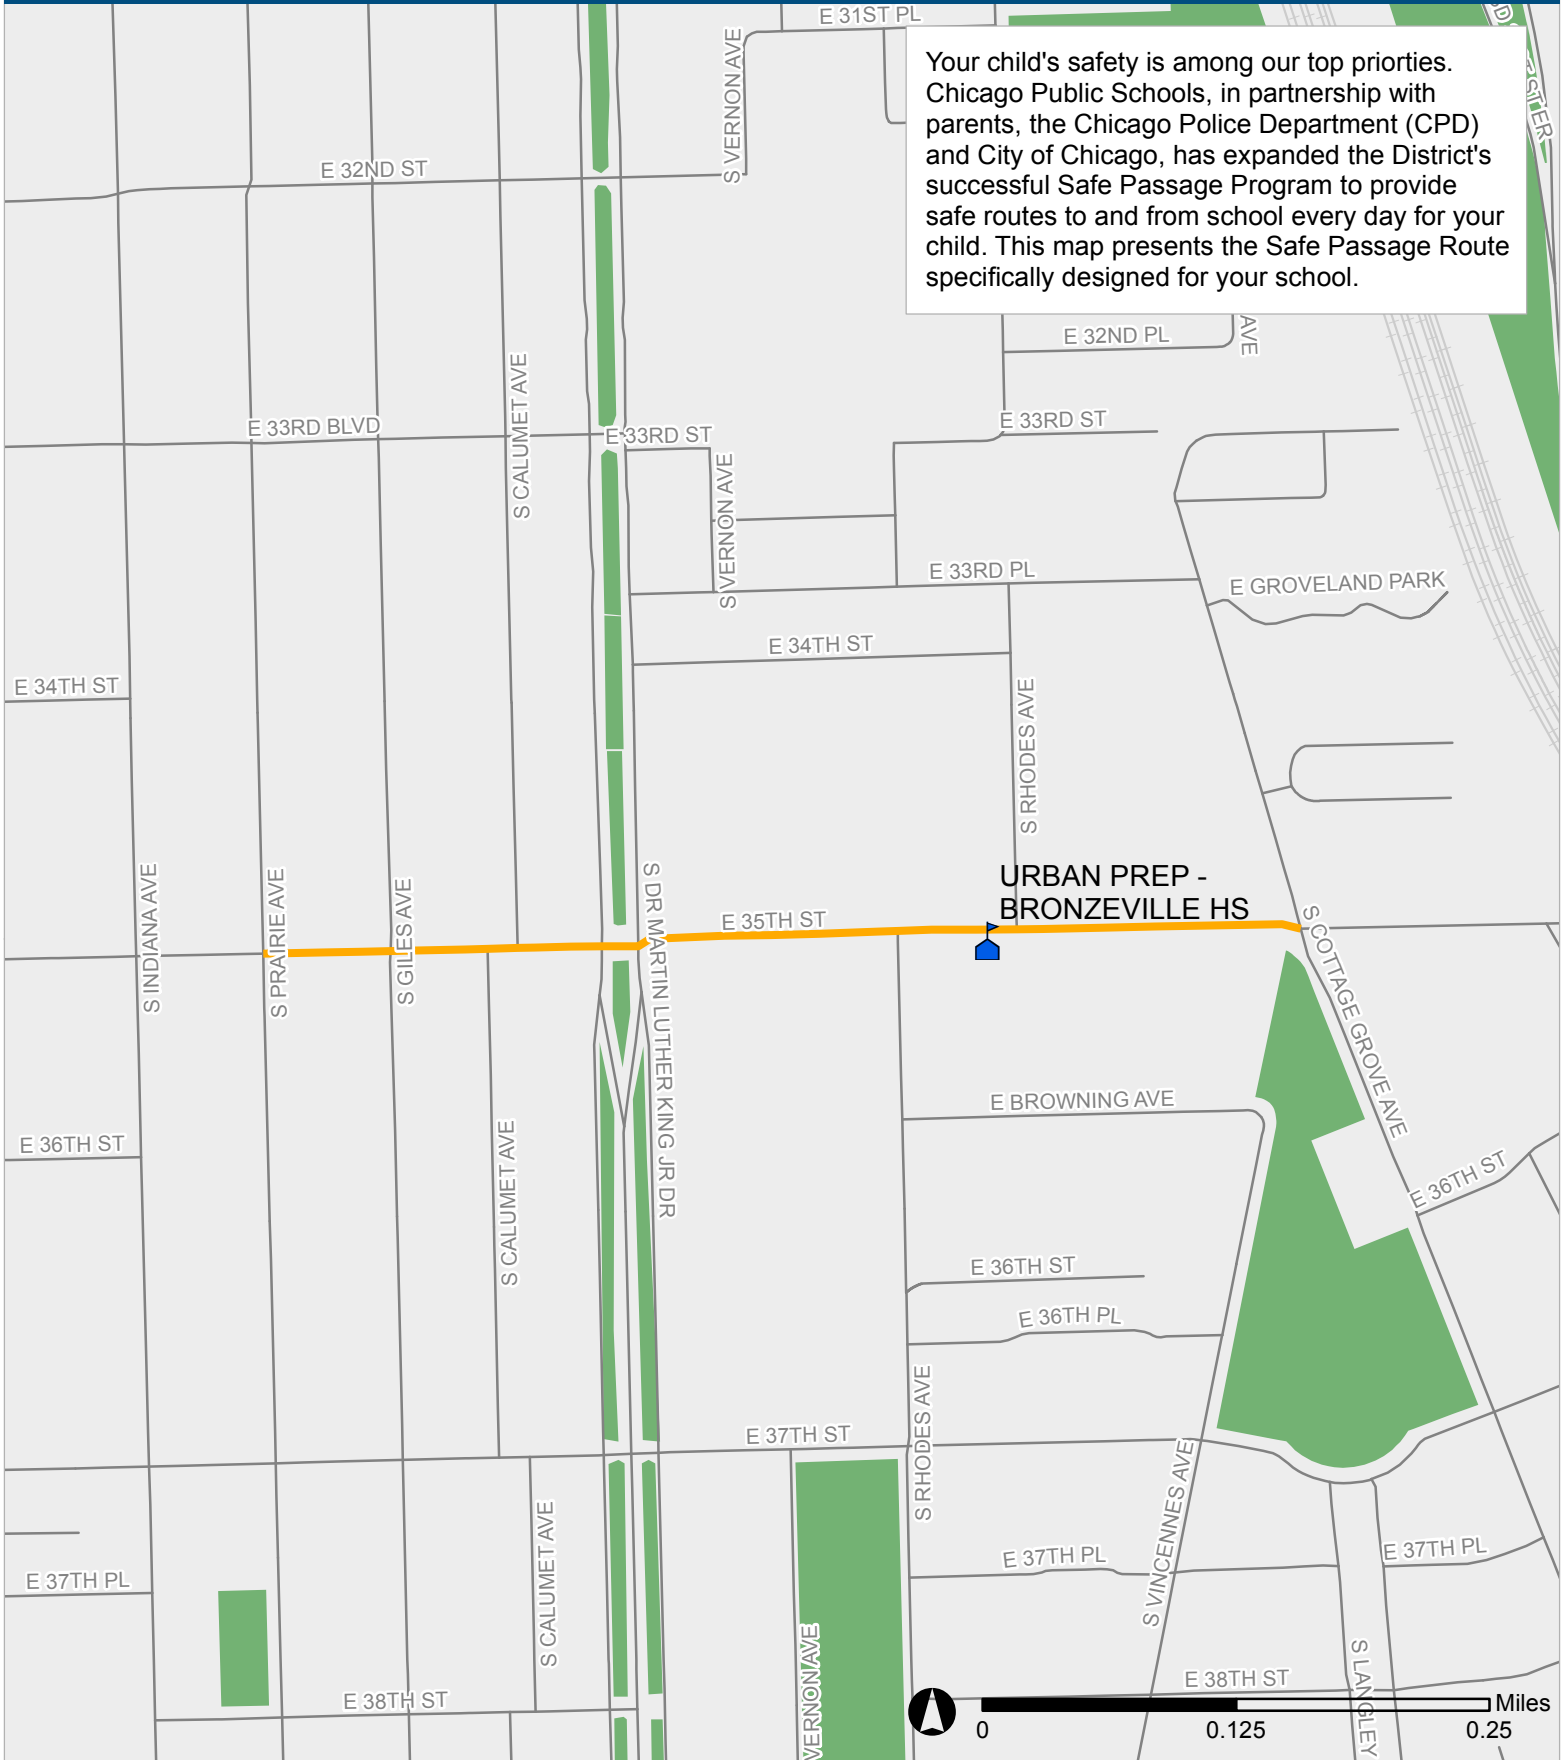

SAFE PASSAGE ROUTE: URBAN PREP - BRONZEVILLE HS

Your child's safety is among our top priorities. Chicago Public Schools, in partnership with parents, the Chicago Police Department (CPD) and City of Chicago, has expanded the District's successful Safe Passage Program to provide safe routes to and from school every day for your child. This map presents the Safe Passage Route specifically designed for your school.

 Safe Passage Route
 School Location

 Attendance Boundary
 Park