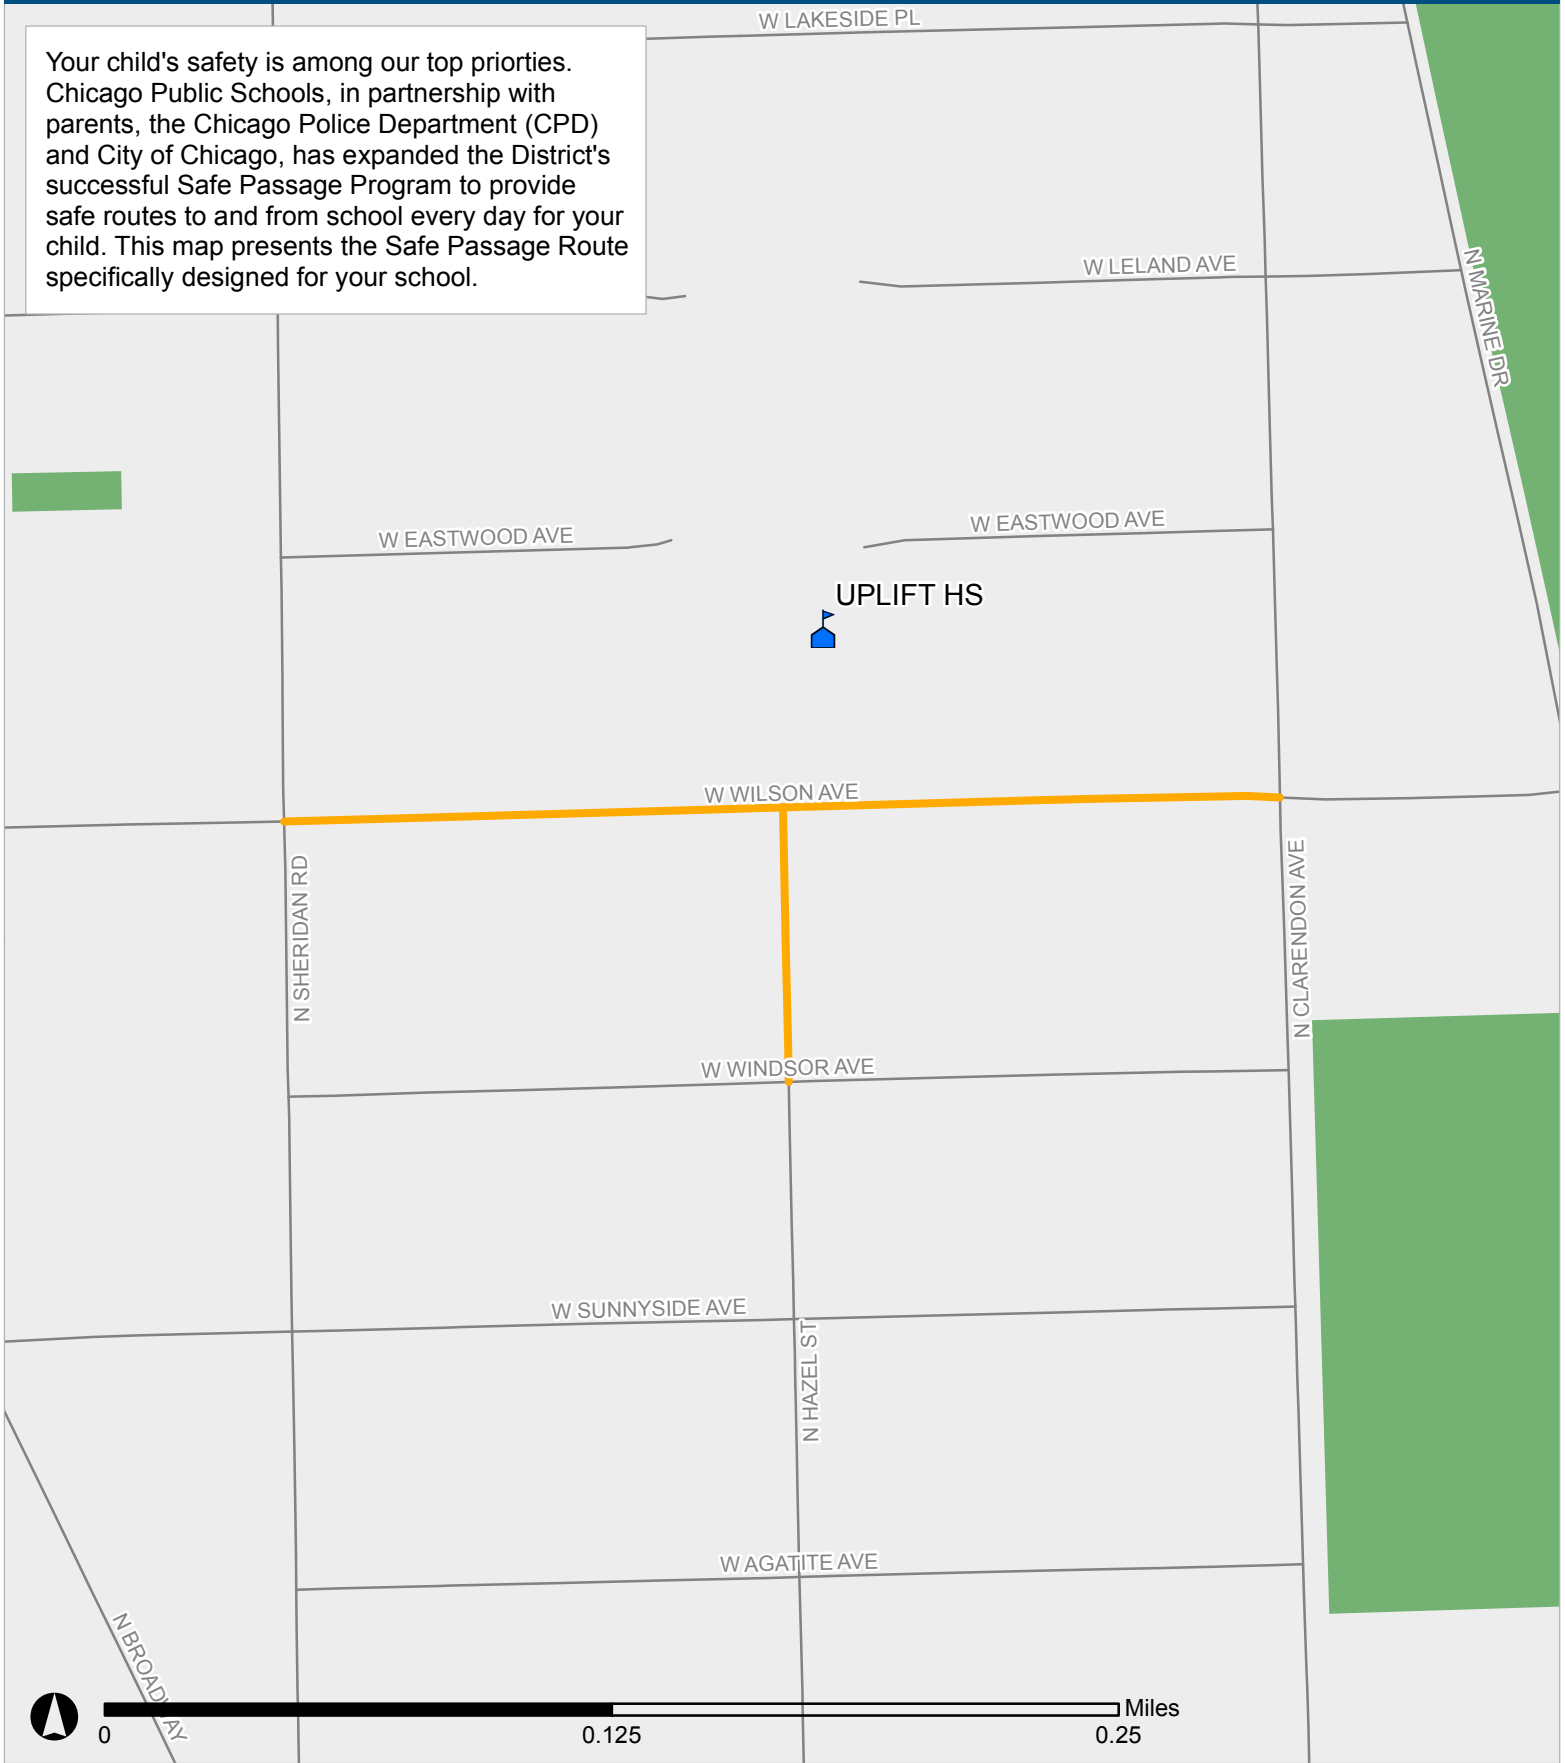

# SAFE PASSAGE ROUTE: UPLIFT HS

Your child's safety is among our top priorities. Chicago Public Schools, in partnership with parents, the Chicago Police Department (CPD) and City of Chicago, has expanded the District's successful Safe Passage Program to provide safe routes to and from school every day for your child. This map presents the Safe Passage Route specifically designed for your school.

 Safe Passage Route  
 School Location

 Attendance Boundary  
 Park