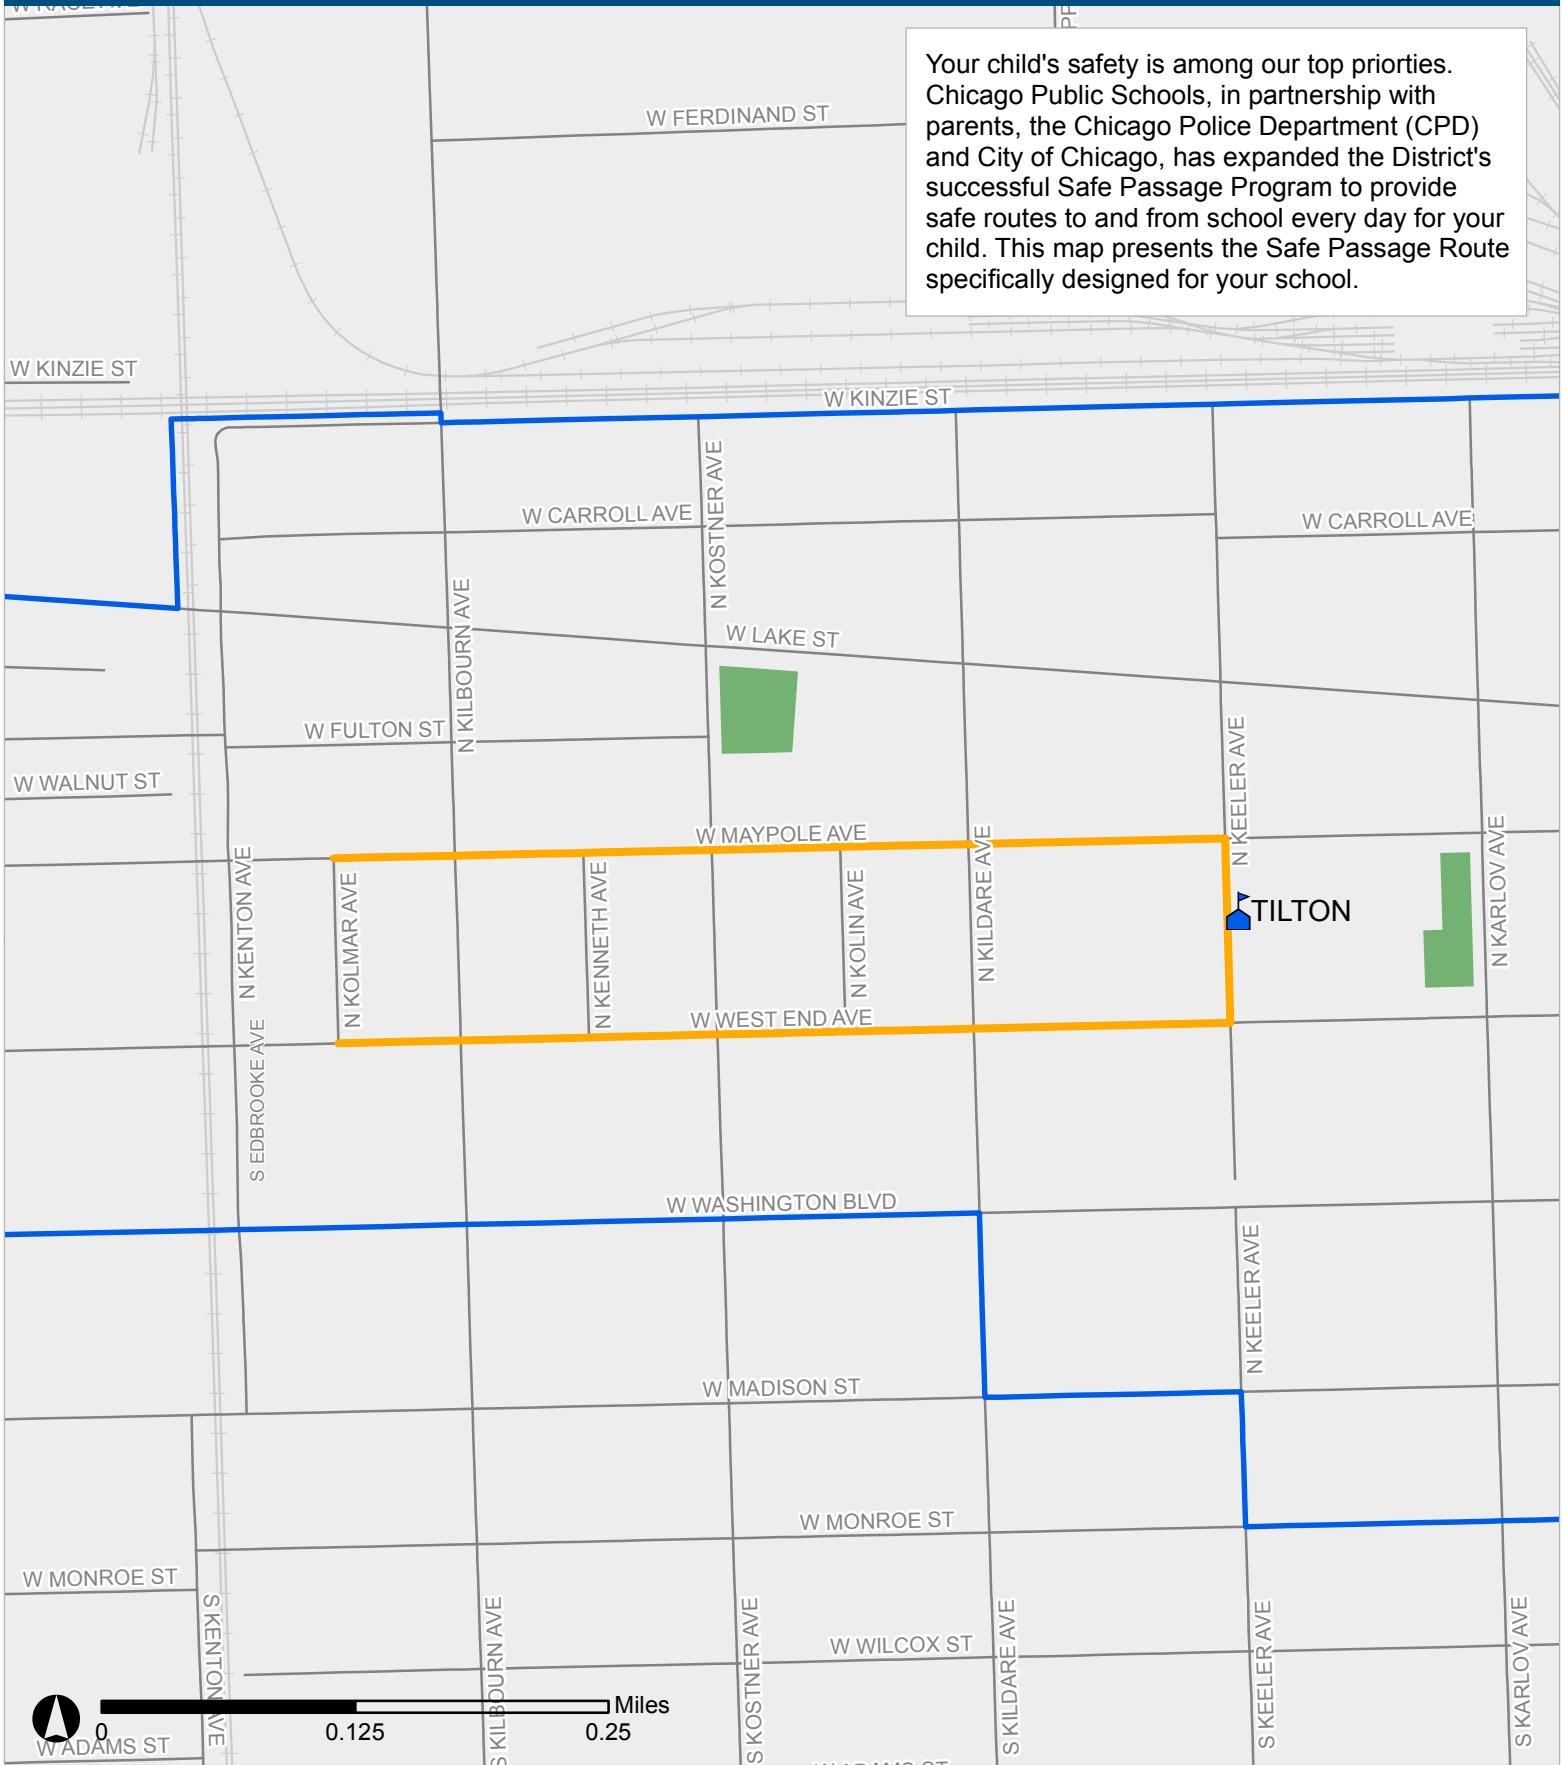

SAFE PASSAGE ROUTE: TILTON ES

Your child's safety is among our top priorities. Chicago Public Schools, in partnership with parents, the Chicago Police Department (CPD) and City of Chicago, has expanded the District's successful Safe Passage Program to provide safe routes to and from school every day for your child. This map presents the Safe Passage Route specifically designed for your school.

 Safe Passage Route
 School Location

 Attendance Boundary
 Park

Updated 8 Aug 2015