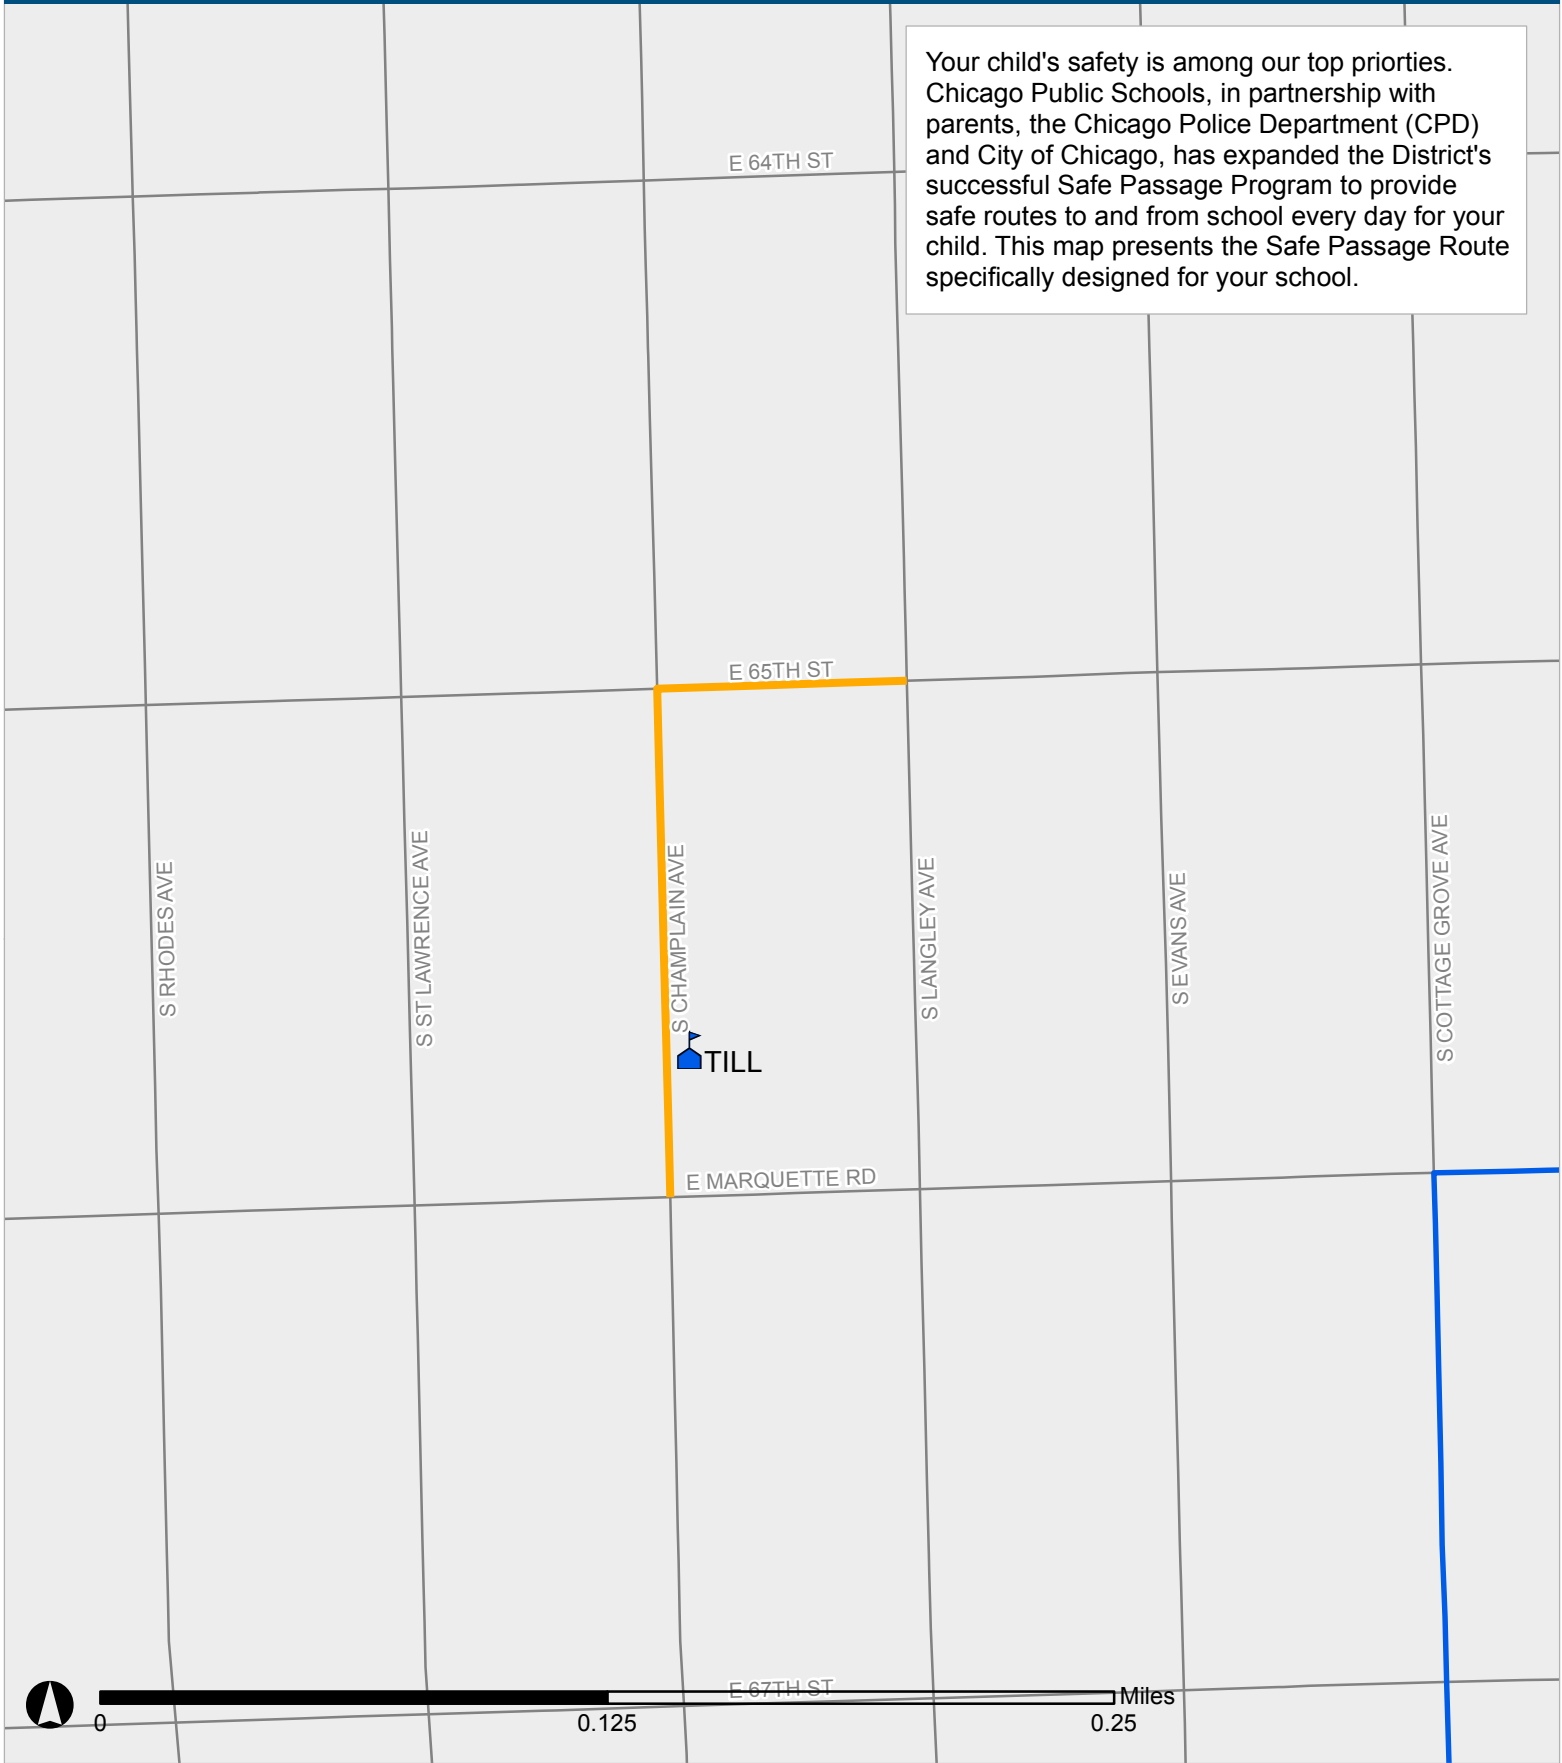

# SAFE PASSAGE ROUTE: TILL ES

Your child's safety is among our top priorities. Chicago Public Schools, in partnership with parents, the Chicago Police Department (CPD) and City of Chicago, has expanded the District's successful Safe Passage Program to provide safe routes to and from school every day for your child. This map presents the Safe Passage Route specifically designed for your school.

 Safe Passage Route  
 School Location

 Attendance Boundary  
 Park