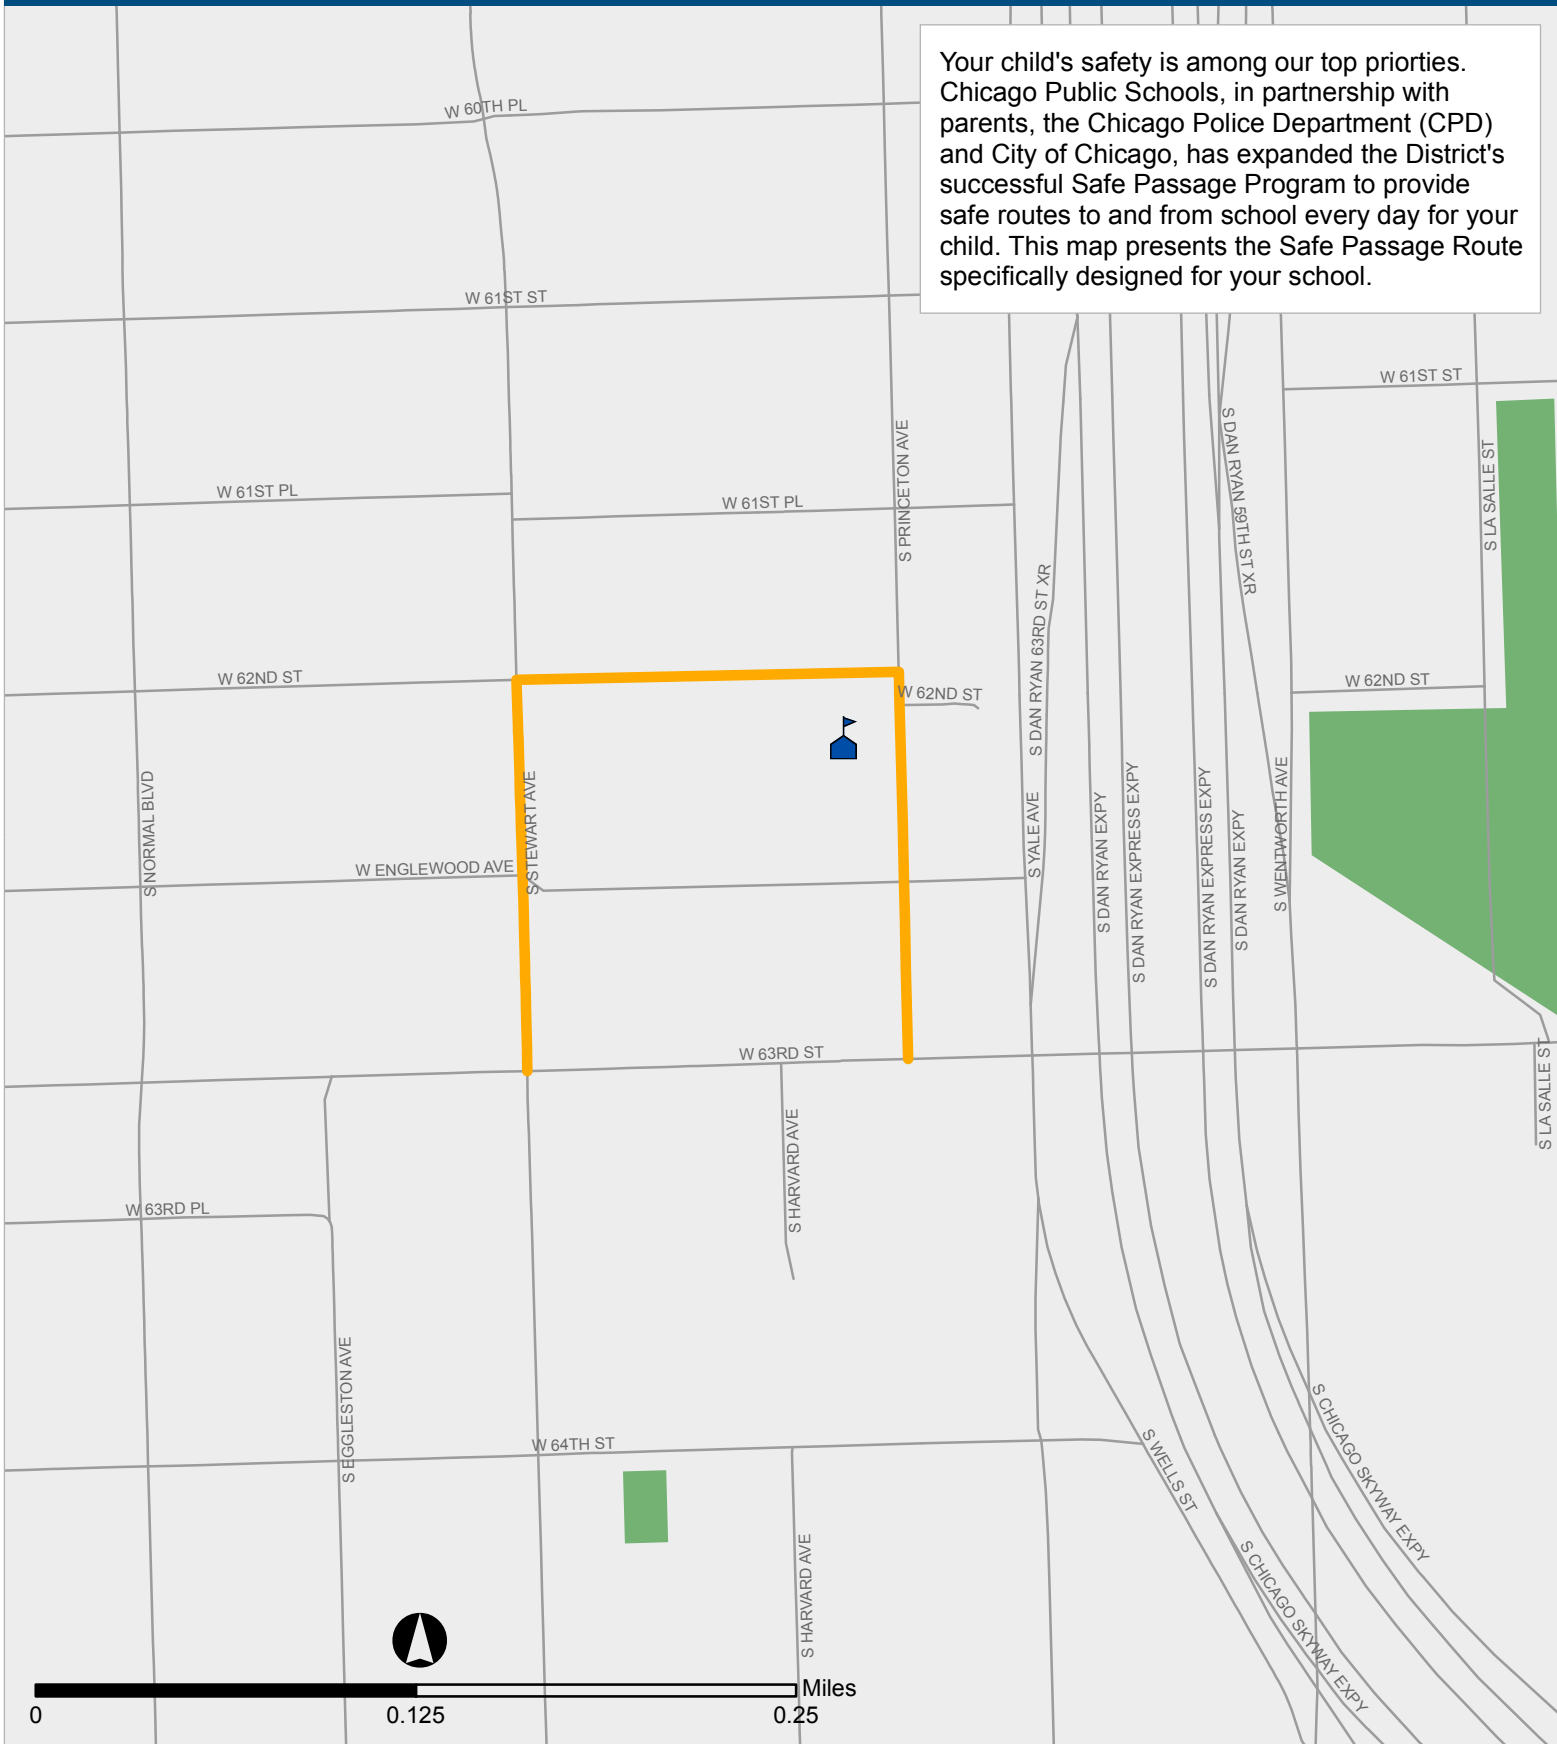

SAFE PASSAGE ROUTES: TEAM HS

Your child's safety is among our top priorities. Chicago Public Schools, in partnership with parents, the Chicago Police Department (CPD) and City of Chicago, has expanded the District's successful Safe Passage Program to provide safe routes to and from school every day for your child. This map presents the Safe Passage Route specifically designed for your school.

 Safe Passage Route

 Park

 School Location