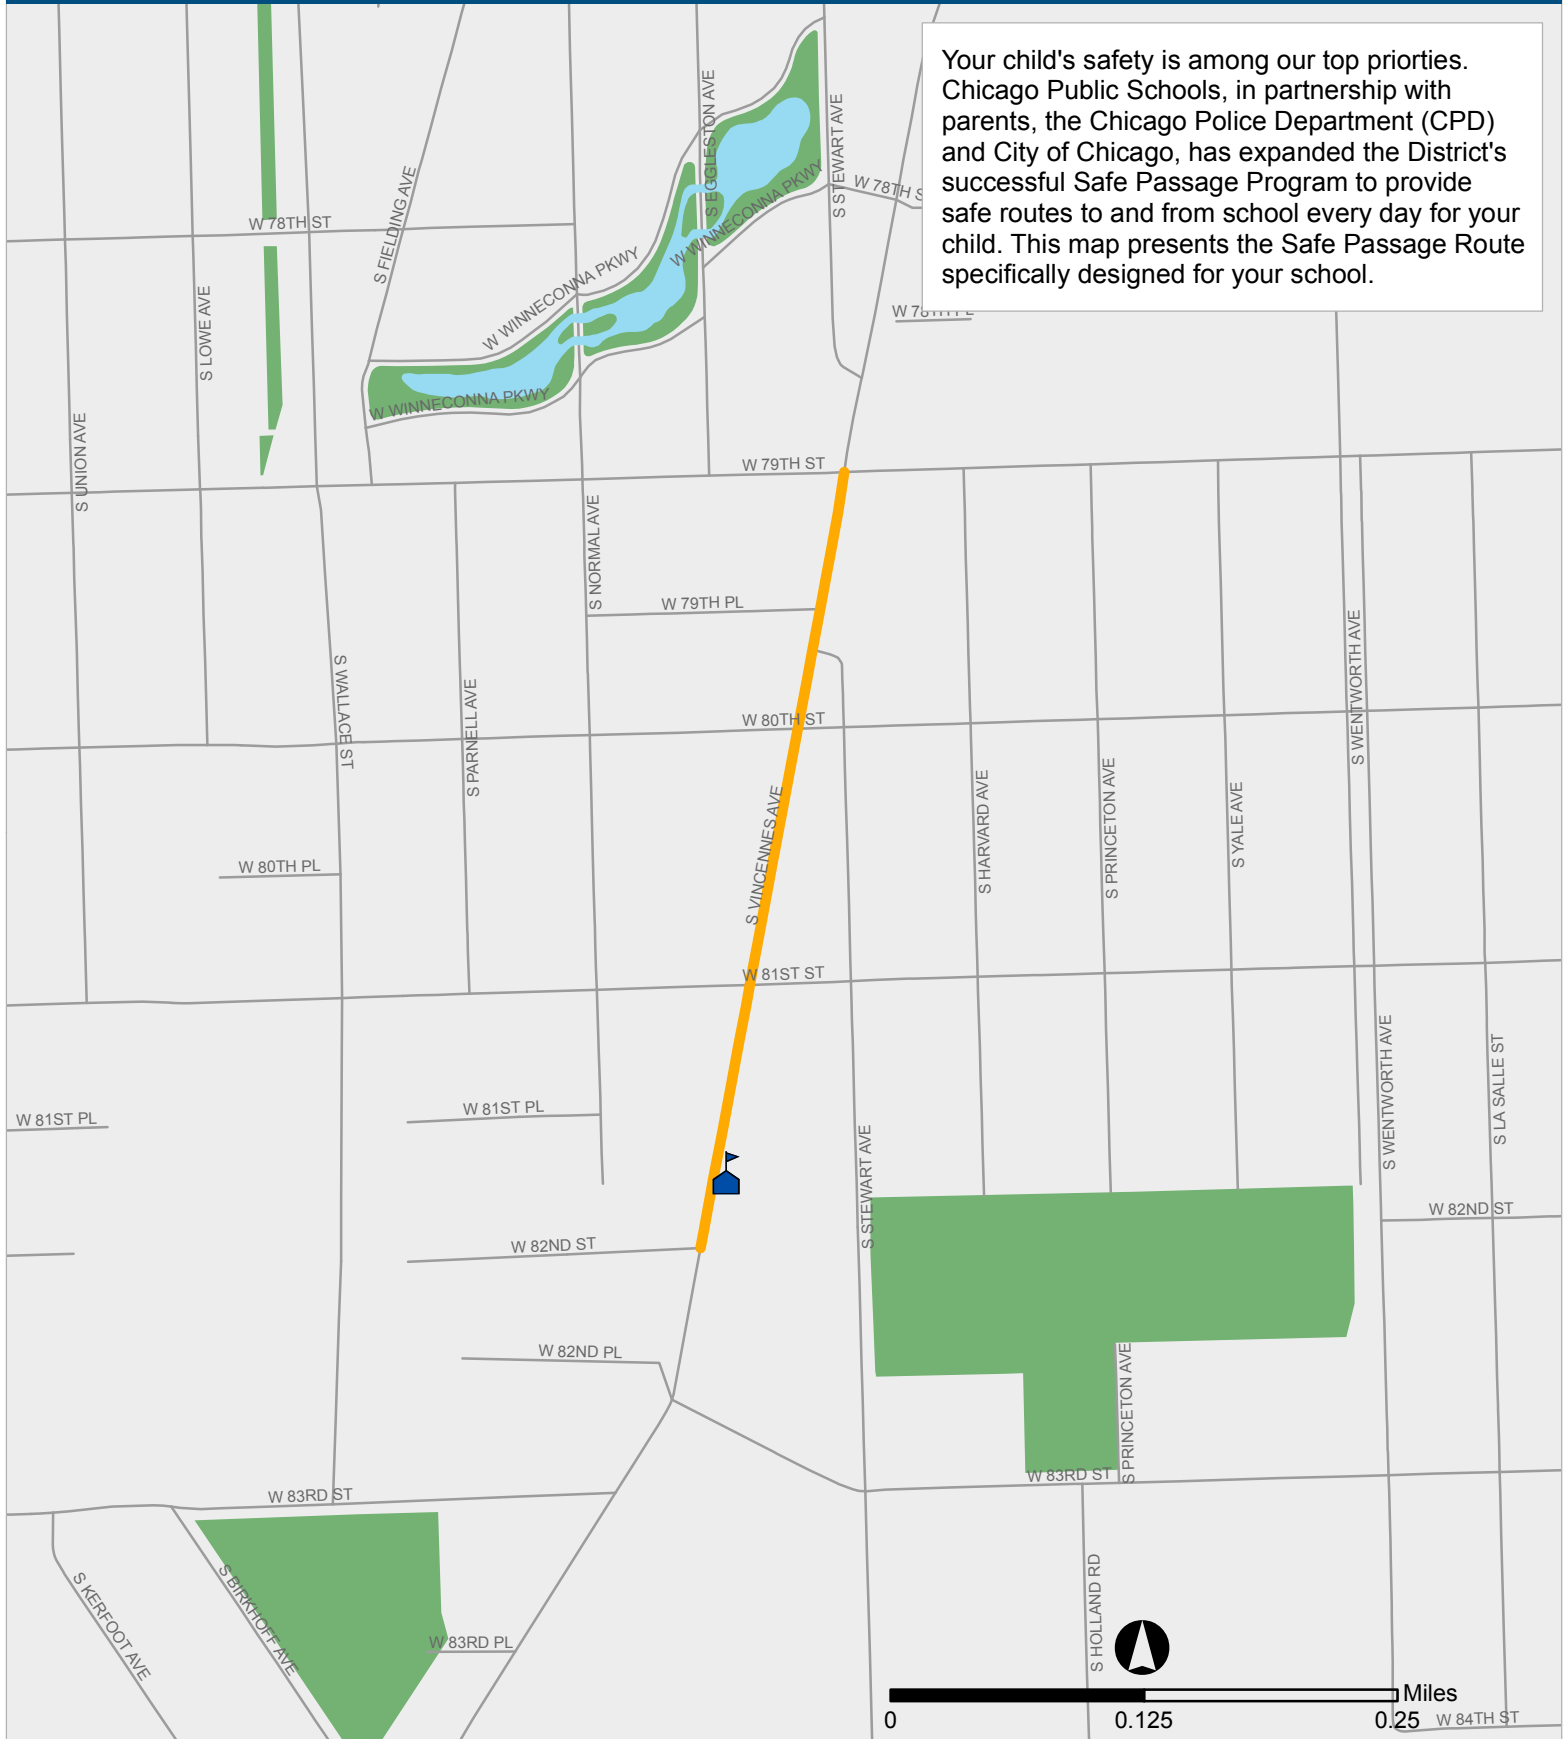

SAFE PASSAGE ROUTES: SIMEON HS

Your child's safety is among our top priorities. Chicago Public Schools, in partnership with parents, the Chicago Police Department (CPD) and City of Chicago, has expanded the District's successful Safe Passage Program to provide safe routes to and from school every day for your child. This map presents the Safe Passage Route specifically designed for your school.

— Safe Passage Route

🏠 School Location

🌳 Park