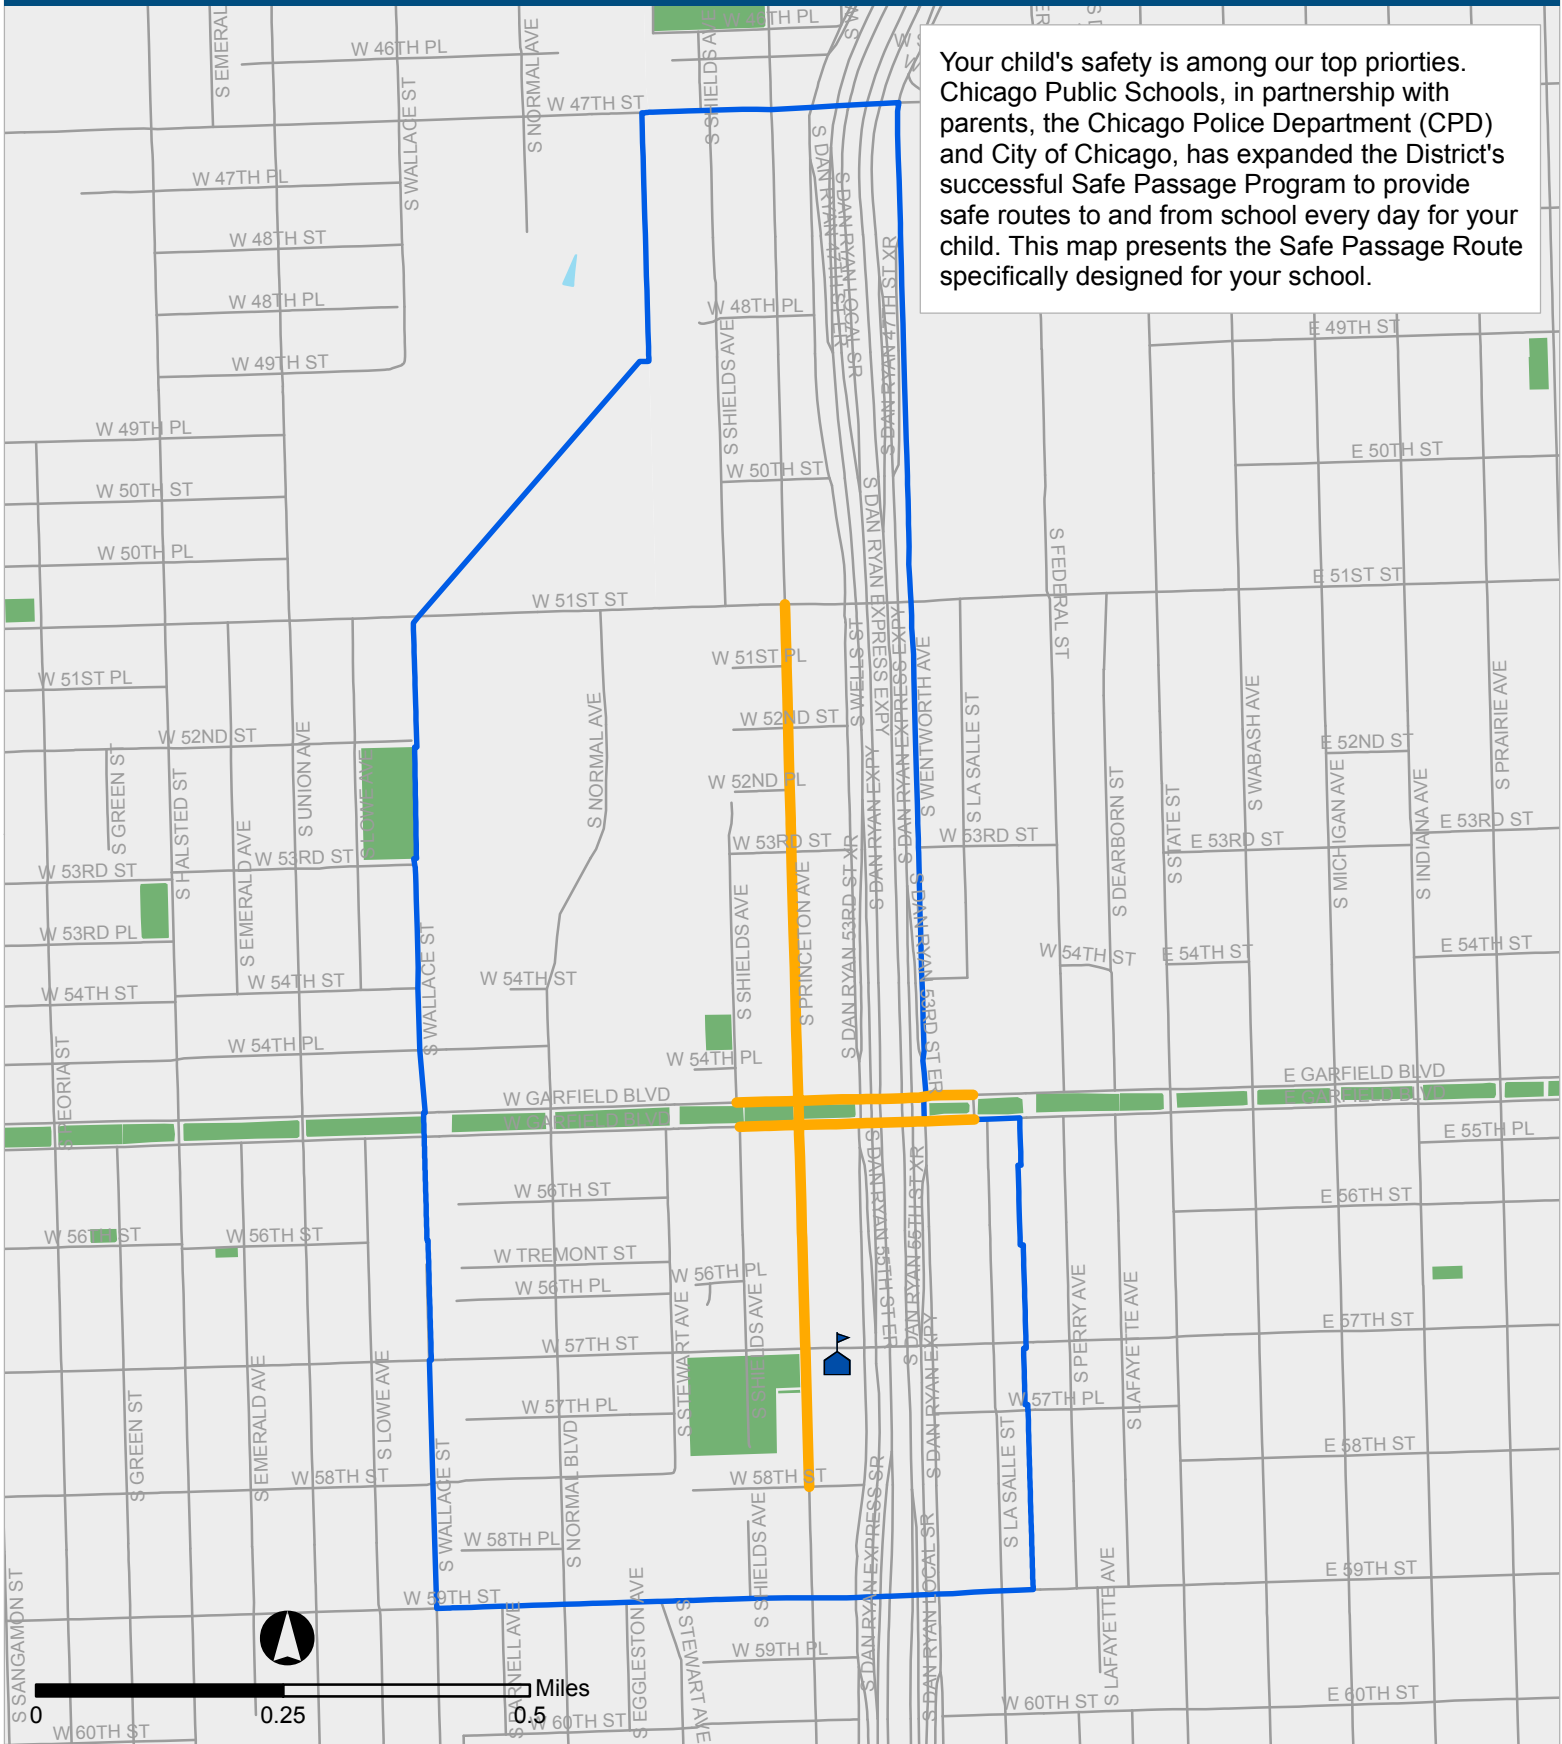

SAFE PASSAGE ROUTES: SHERWOOD

Your child's safety is among our top priorities. Chicago Public Schools, in partnership with parents, the Chicago Police Department (CPD) and City of Chicago, has expanded the District's successful Safe Passage Program to provide safe routes to and from school every day for your child. This map presents the Safe Passage Route specifically designed for your school.

— Safe Passage Route

🚩 School Location

▭ Attendance Boundary

■ Park