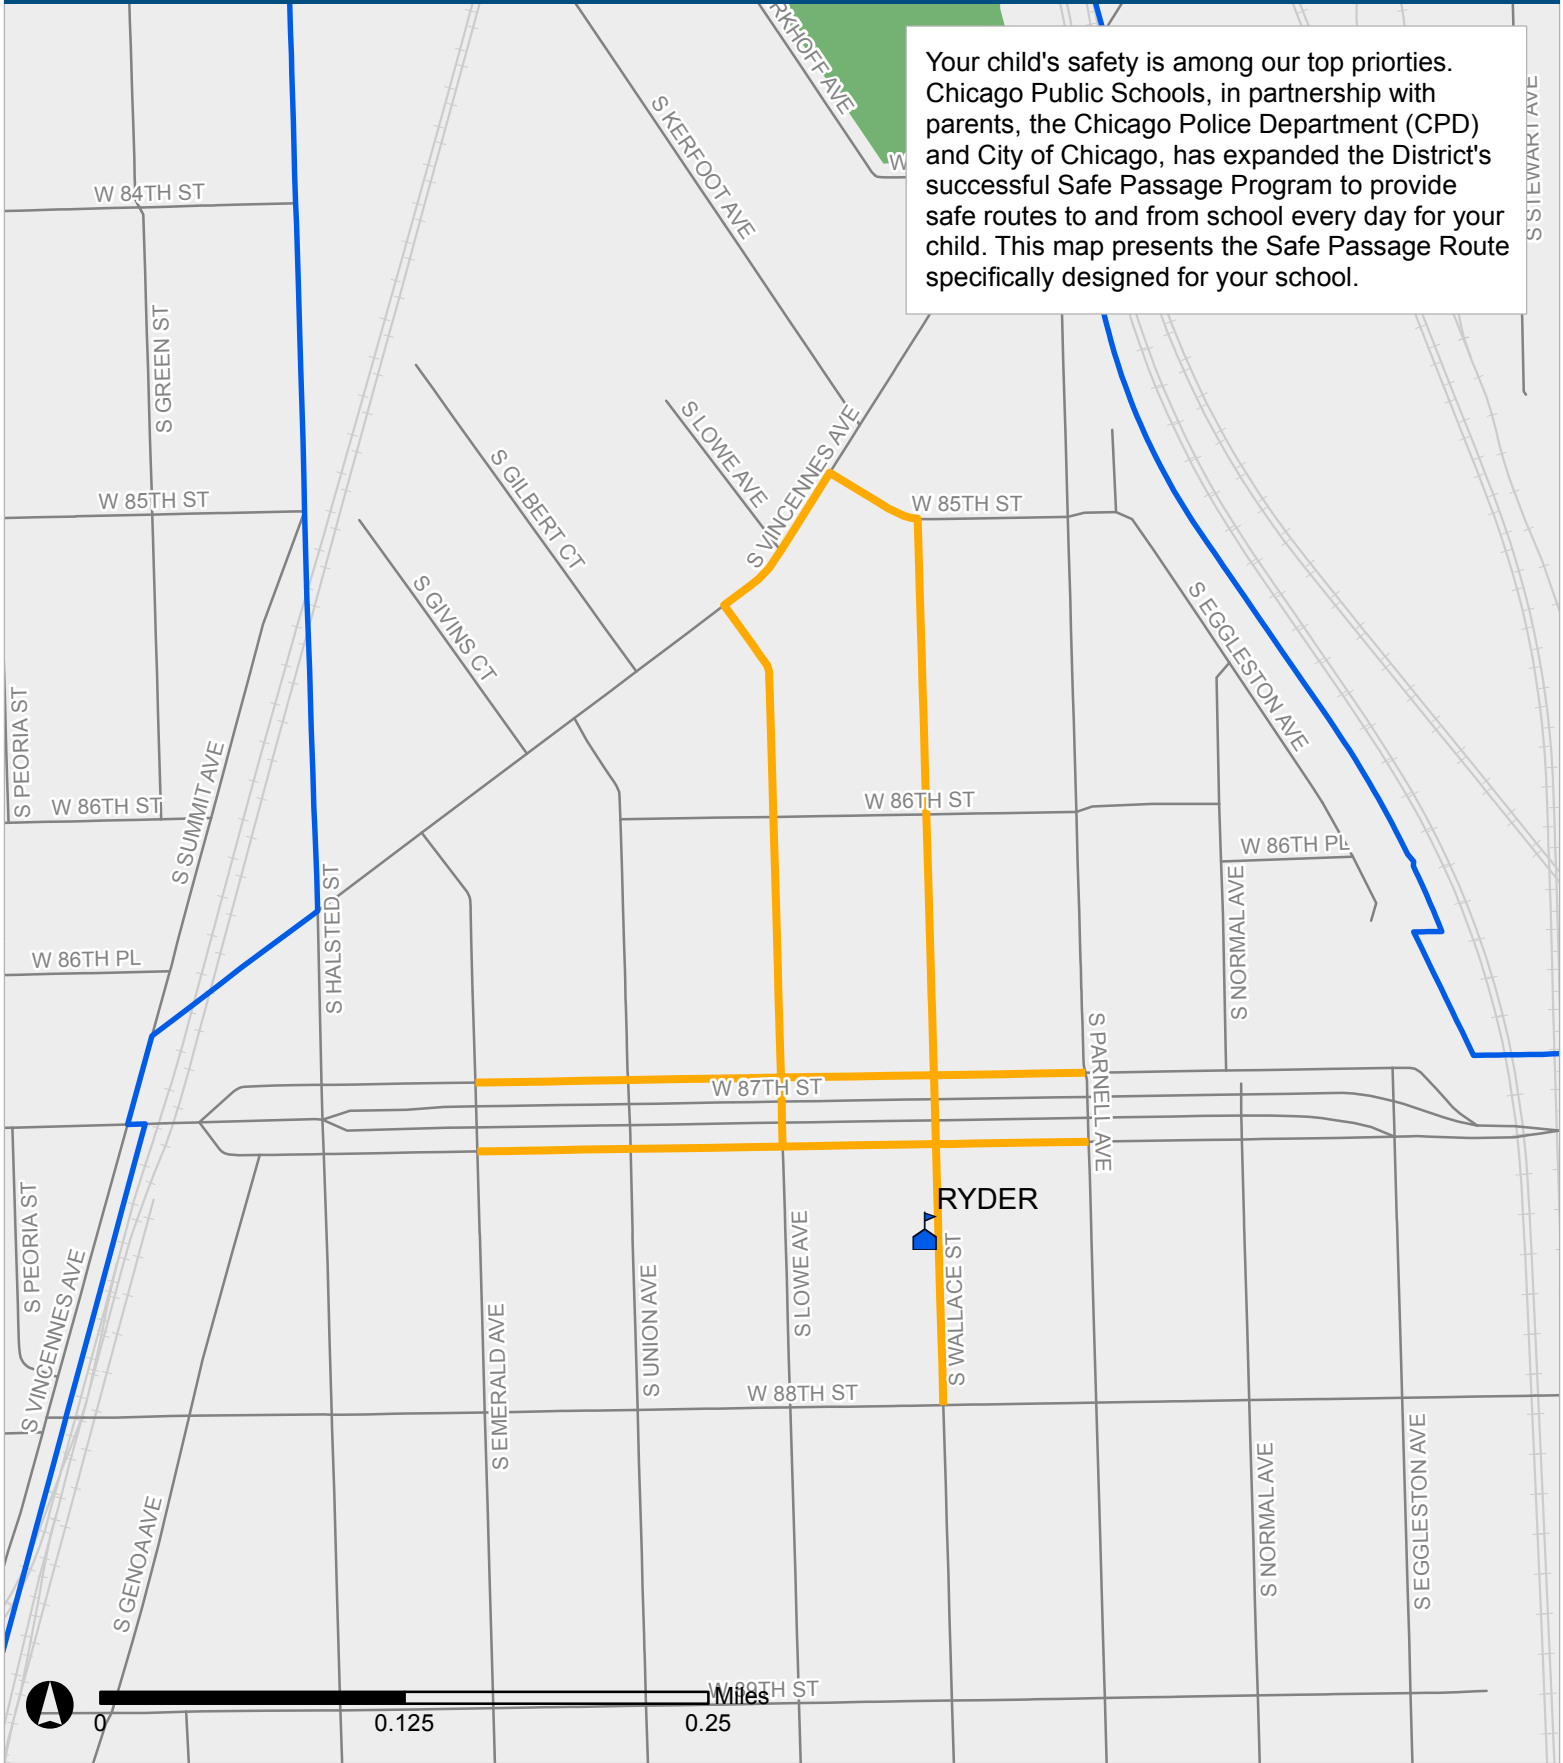

SAFE PASSAGE ROUTE: RYDER ES

Your child's safety is among our top priorities. Chicago Public Schools, in partnership with parents, the Chicago Police Department (CPD) and City of Chicago, has expanded the District's successful Safe Passage Program to provide safe routes to and from school every day for your child. This map presents the Safe Passage Route specifically designed for your school.

— Safe Passage Route

School Location

Attendance Boundary

Park