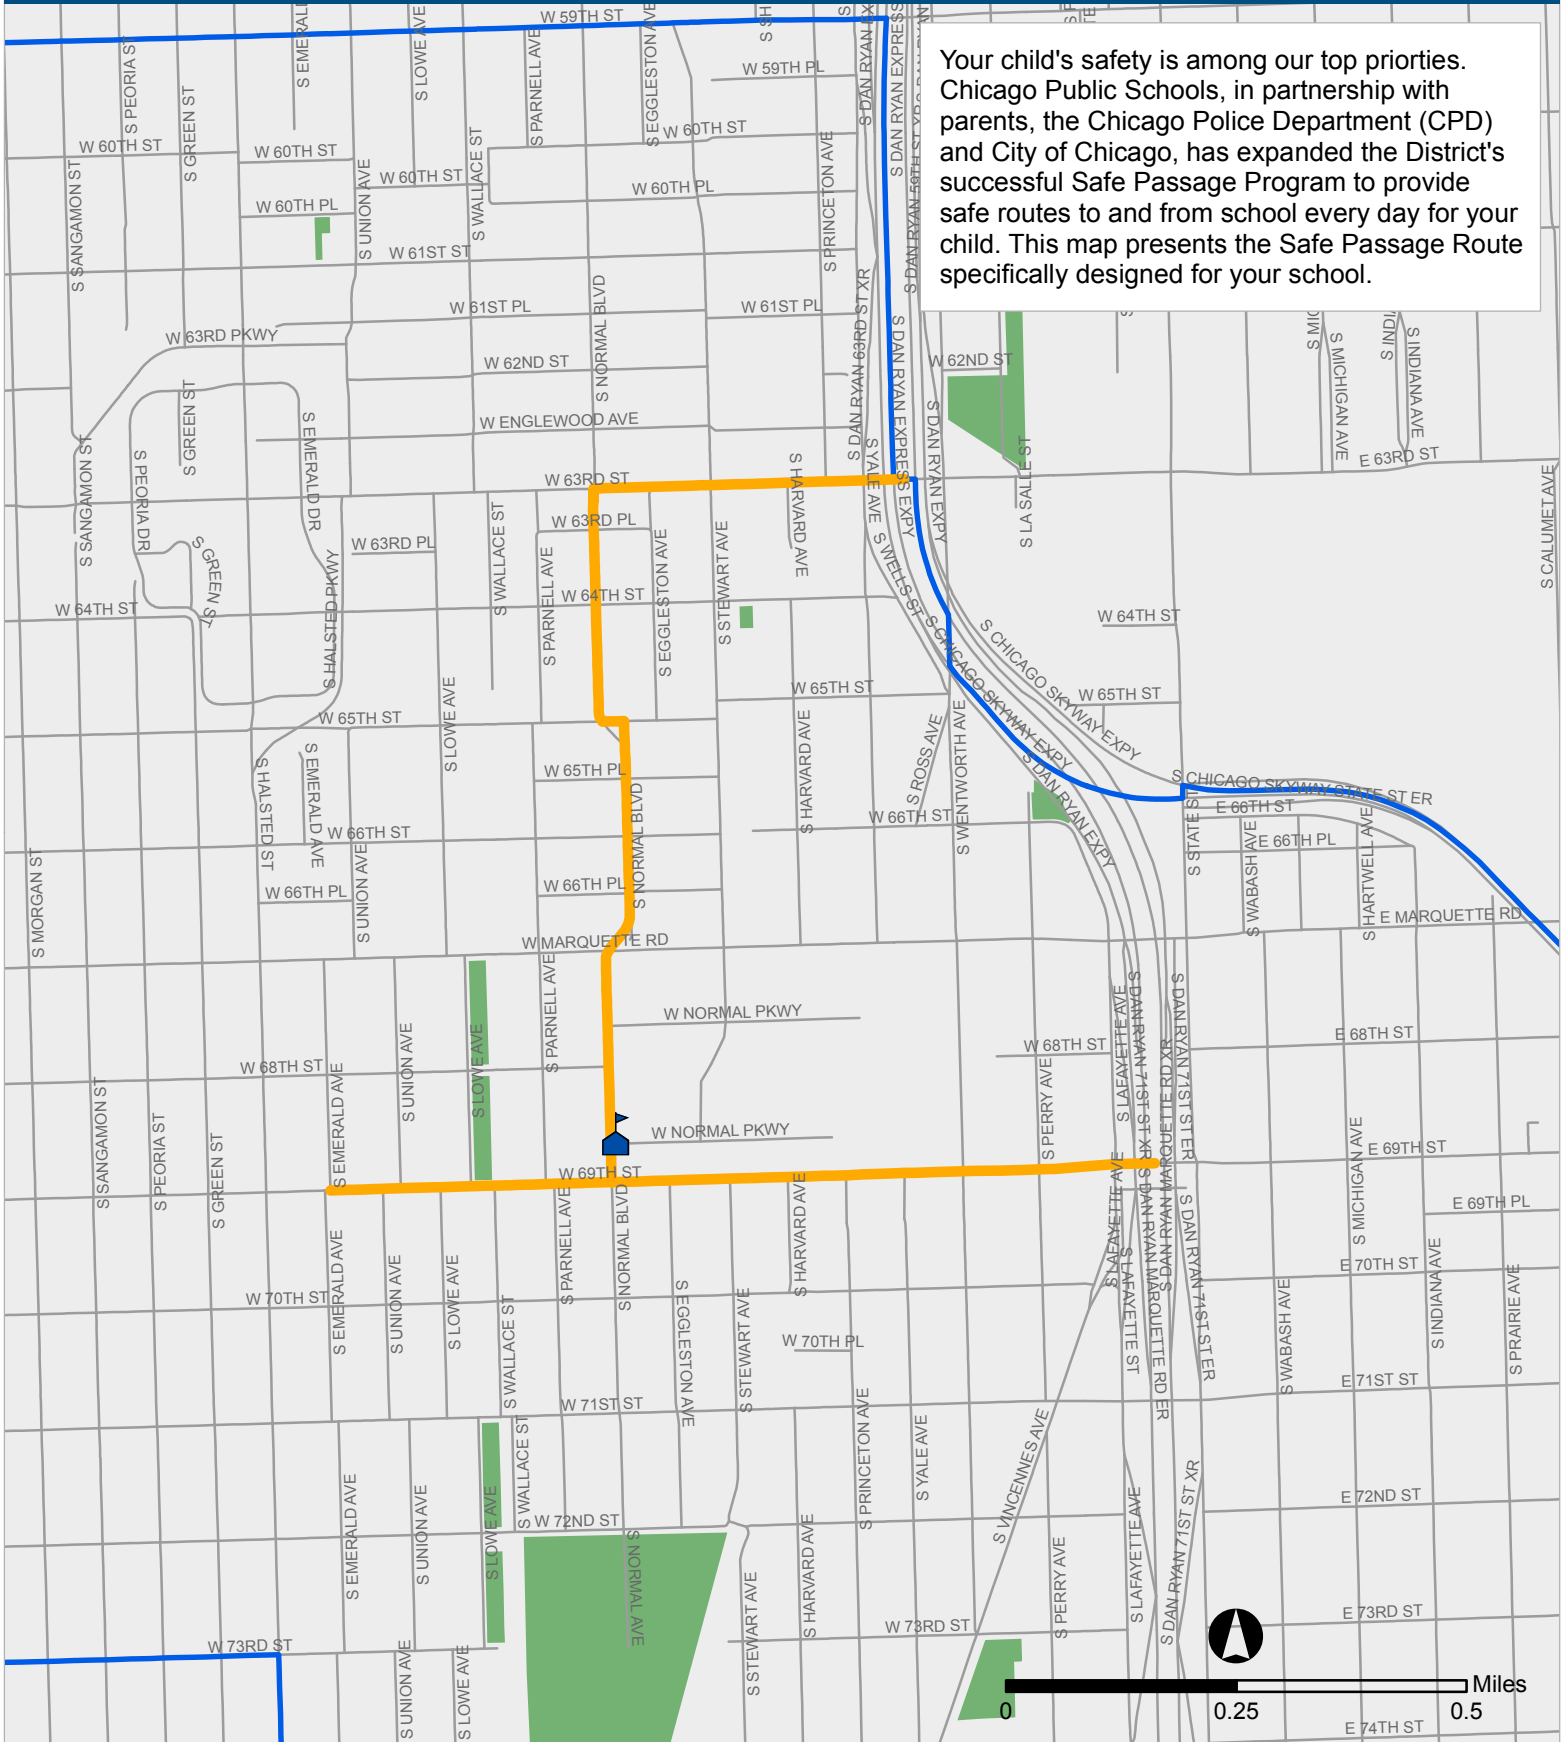

SAFE PASSAGE ROUTES: ROBESON HS

Your child's safety is among our top priorities. Chicago Public Schools, in partnership with parents, the Chicago Police Department (CPD) and City of Chicago, has expanded the District's successful Safe Passage Program to provide safe routes to and from school every day for your child. This map presents the Safe Passage Route specifically designed for your school.

 Safe Passage Route

 School Location

 Attendance Boundary

 Park