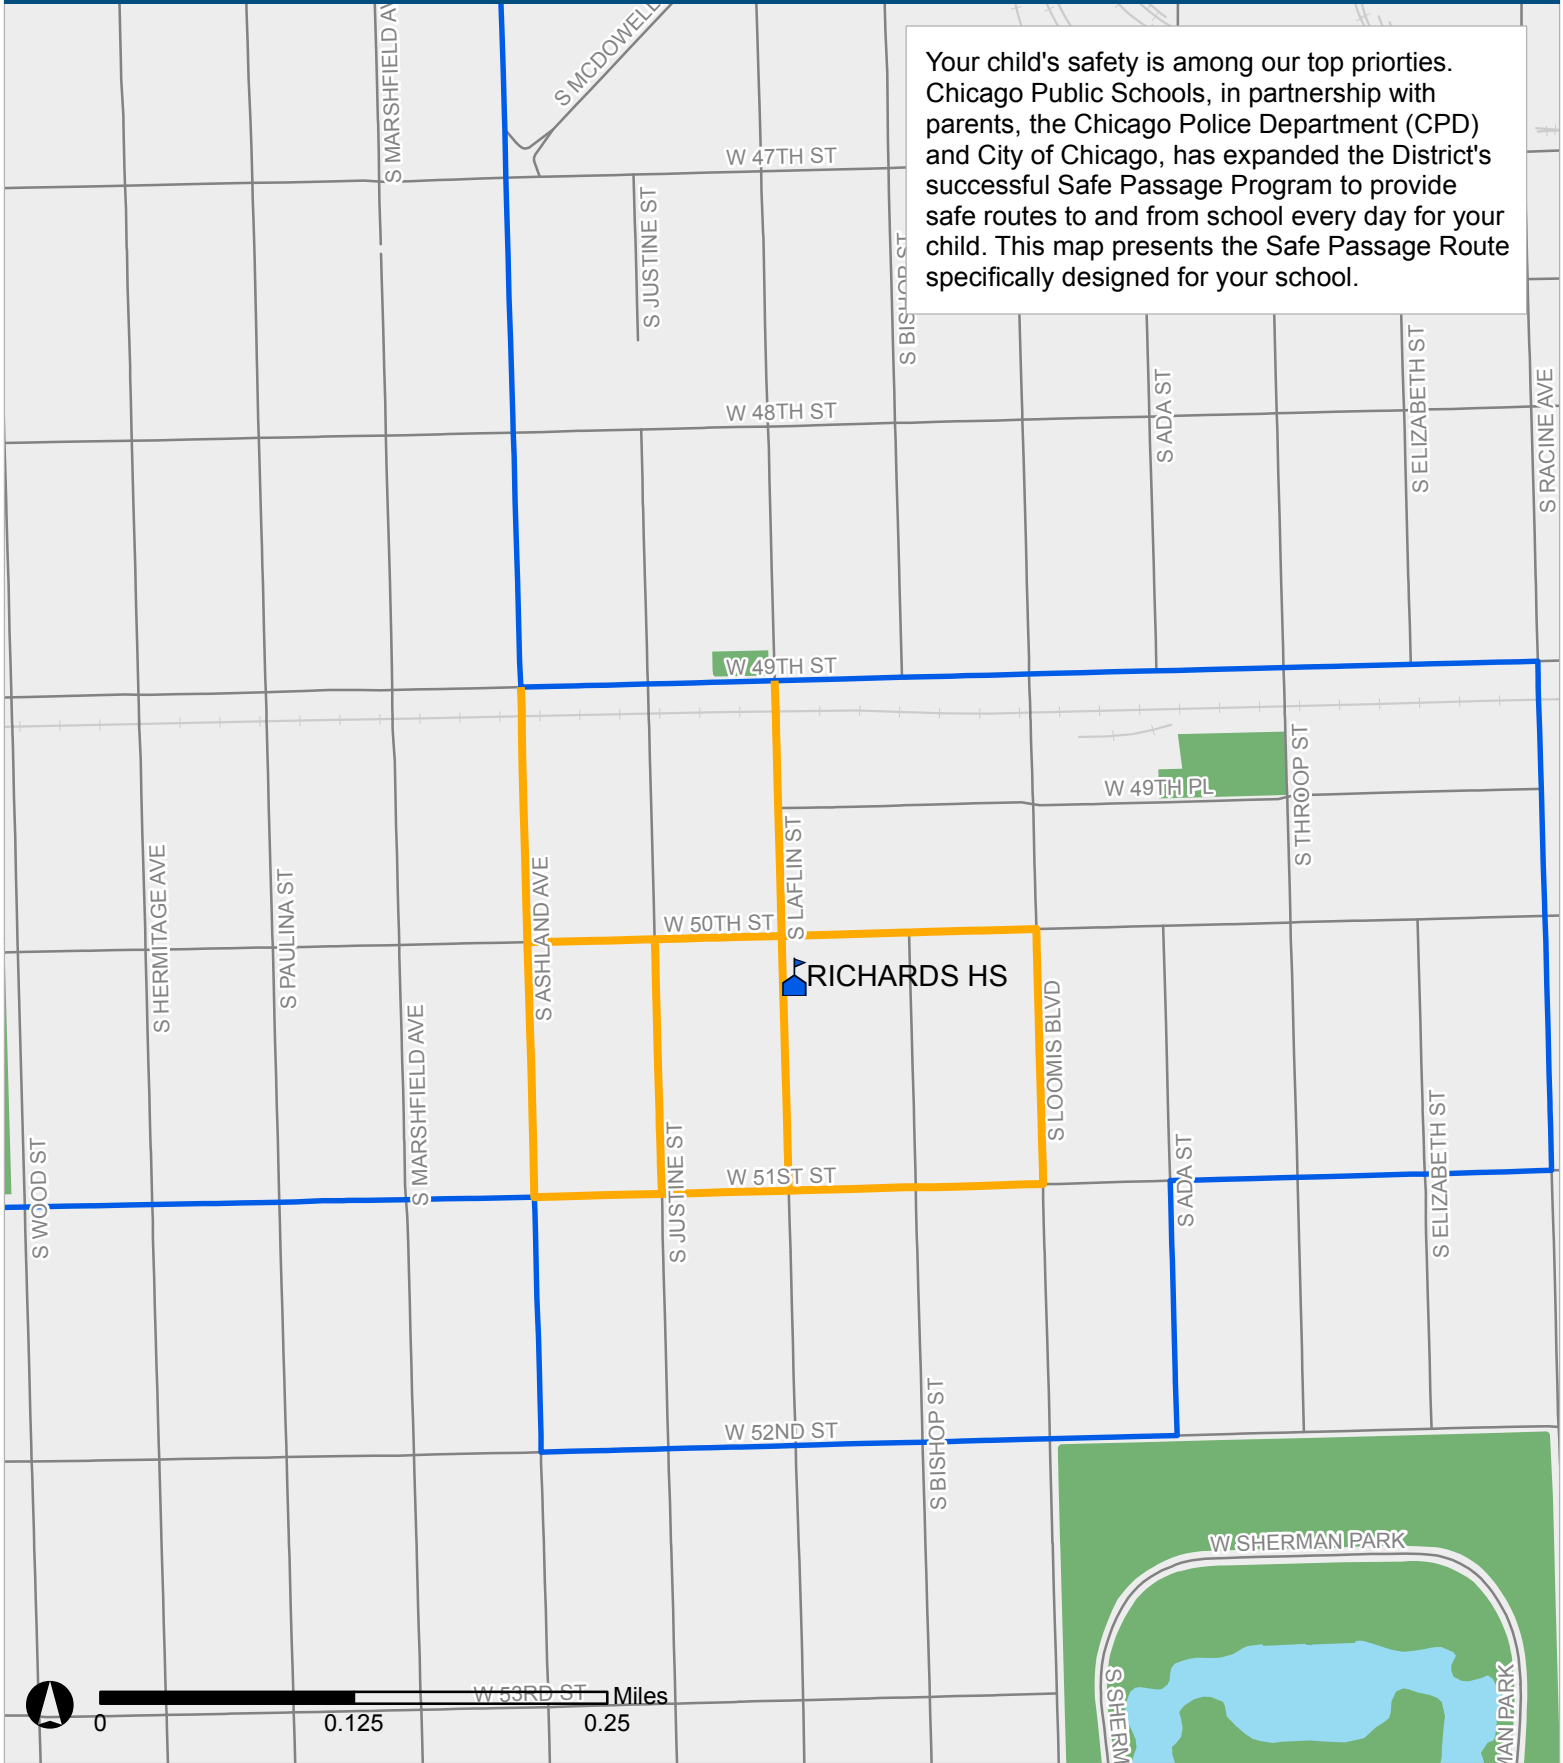

SAFE PASSAGE ROUTE: RICHARDS HS

Your child's safety is among our top priorities. Chicago Public Schools, in partnership with parents, the Chicago Police Department (CPD) and City of Chicago, has expanded the District's successful Safe Passage Program to provide safe routes to and from school every day for your child. This map presents the Safe Passage Route specifically designed for your school.

-  Safe Passage Route
-  School Location

-  Attendance Boundary
-  Park