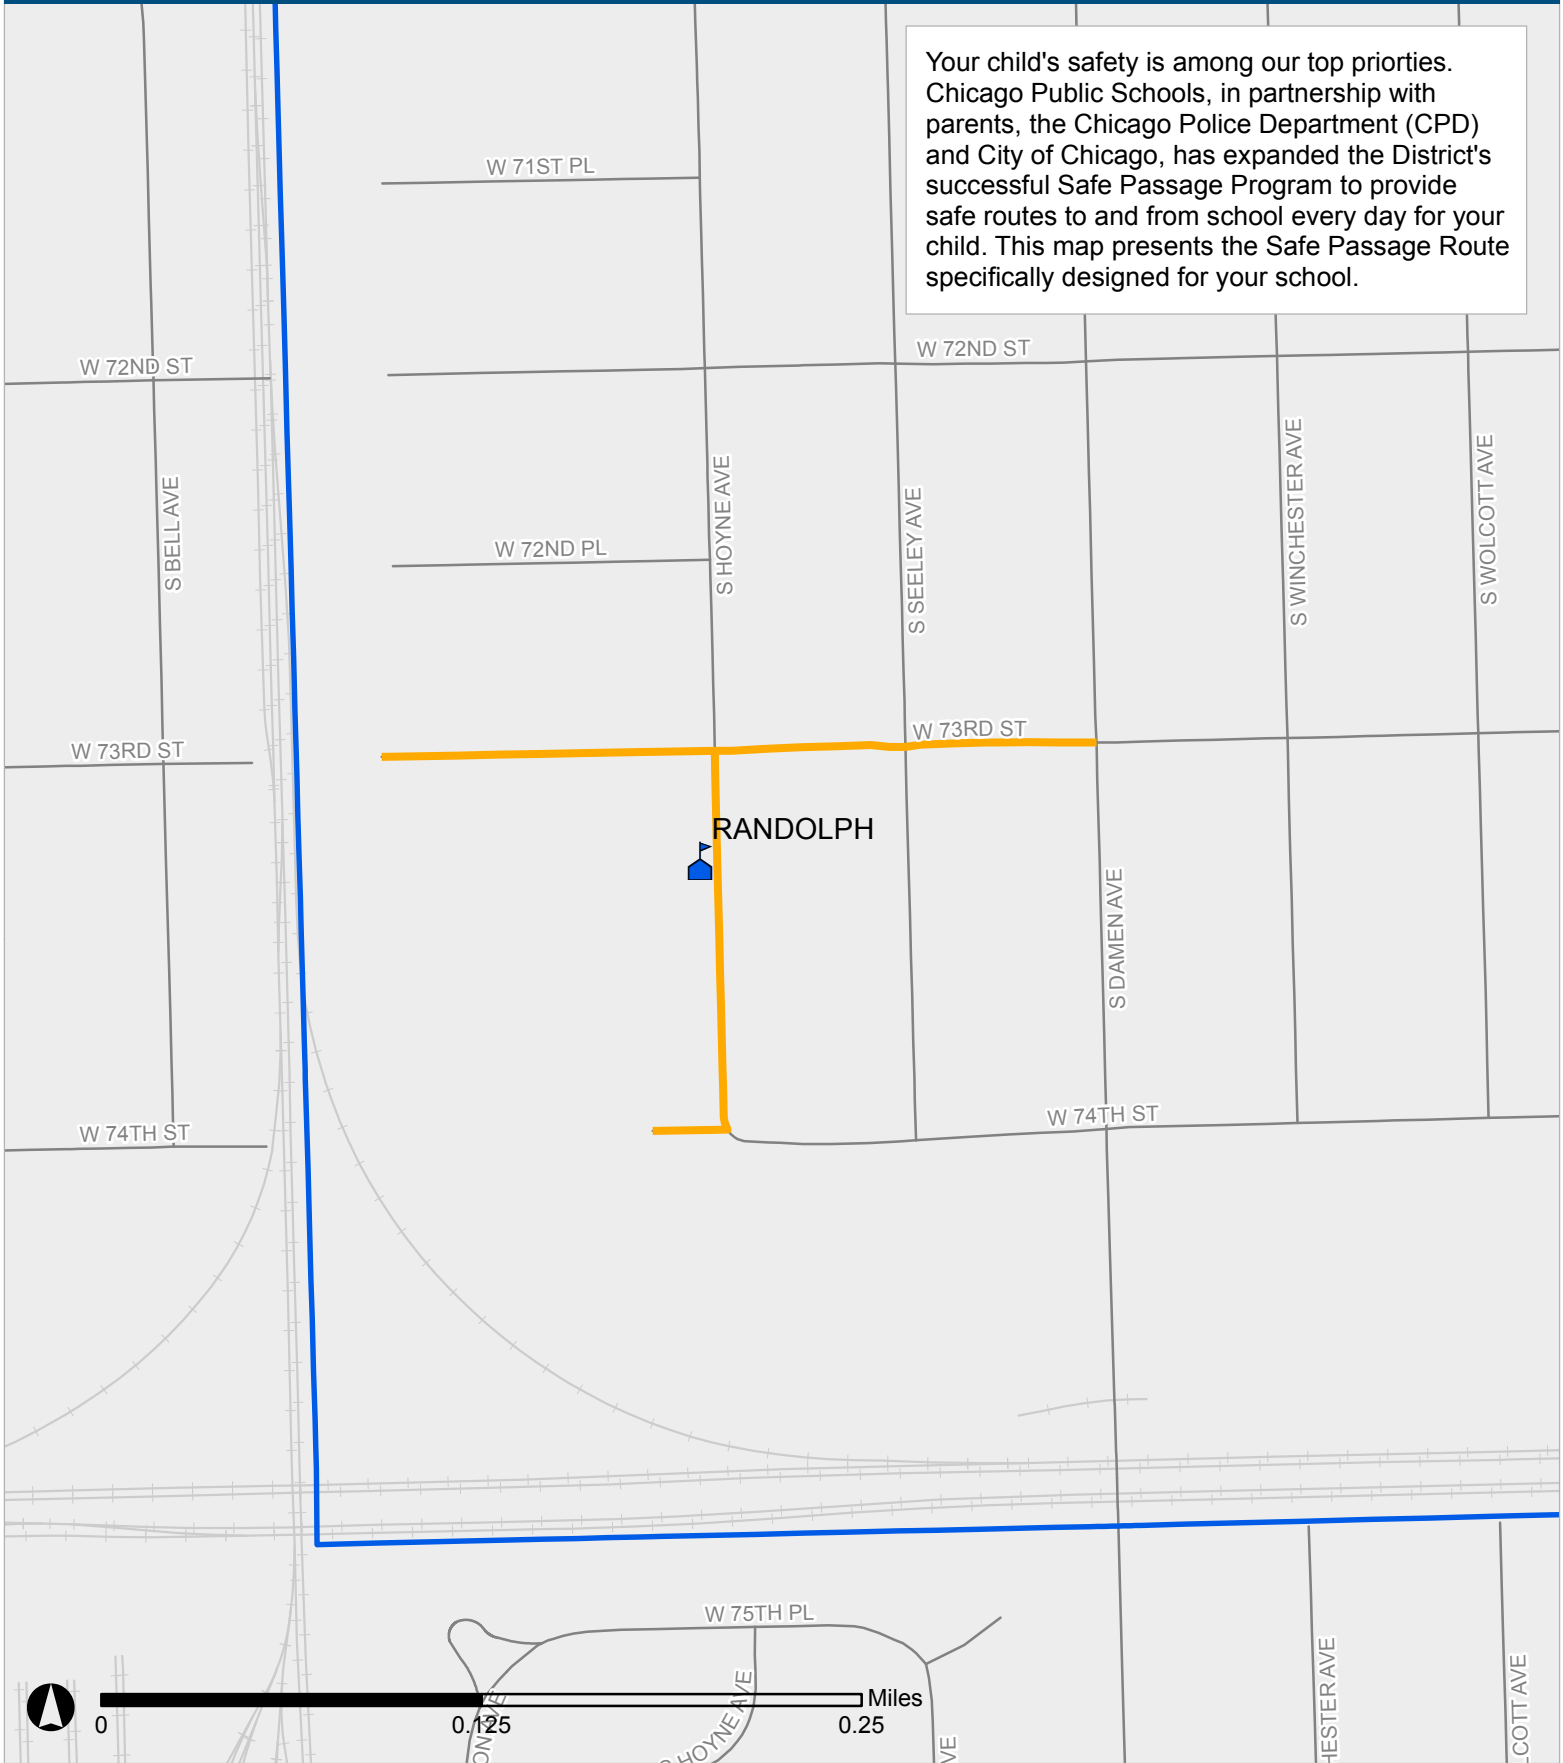

SAFE PASSAGE ROUTE: RANDOLPH ES

Your child's safety is among our top priorities. Chicago Public Schools, in partnership with parents, the Chicago Police Department (CPD) and City of Chicago, has expanded the District's successful Safe Passage Program to provide safe routes to and from school every day for your child. This map presents the Safe Passage Route specifically designed for your school.

 Safe Passage Route
 School Location

 Attendance Boundary
 Park