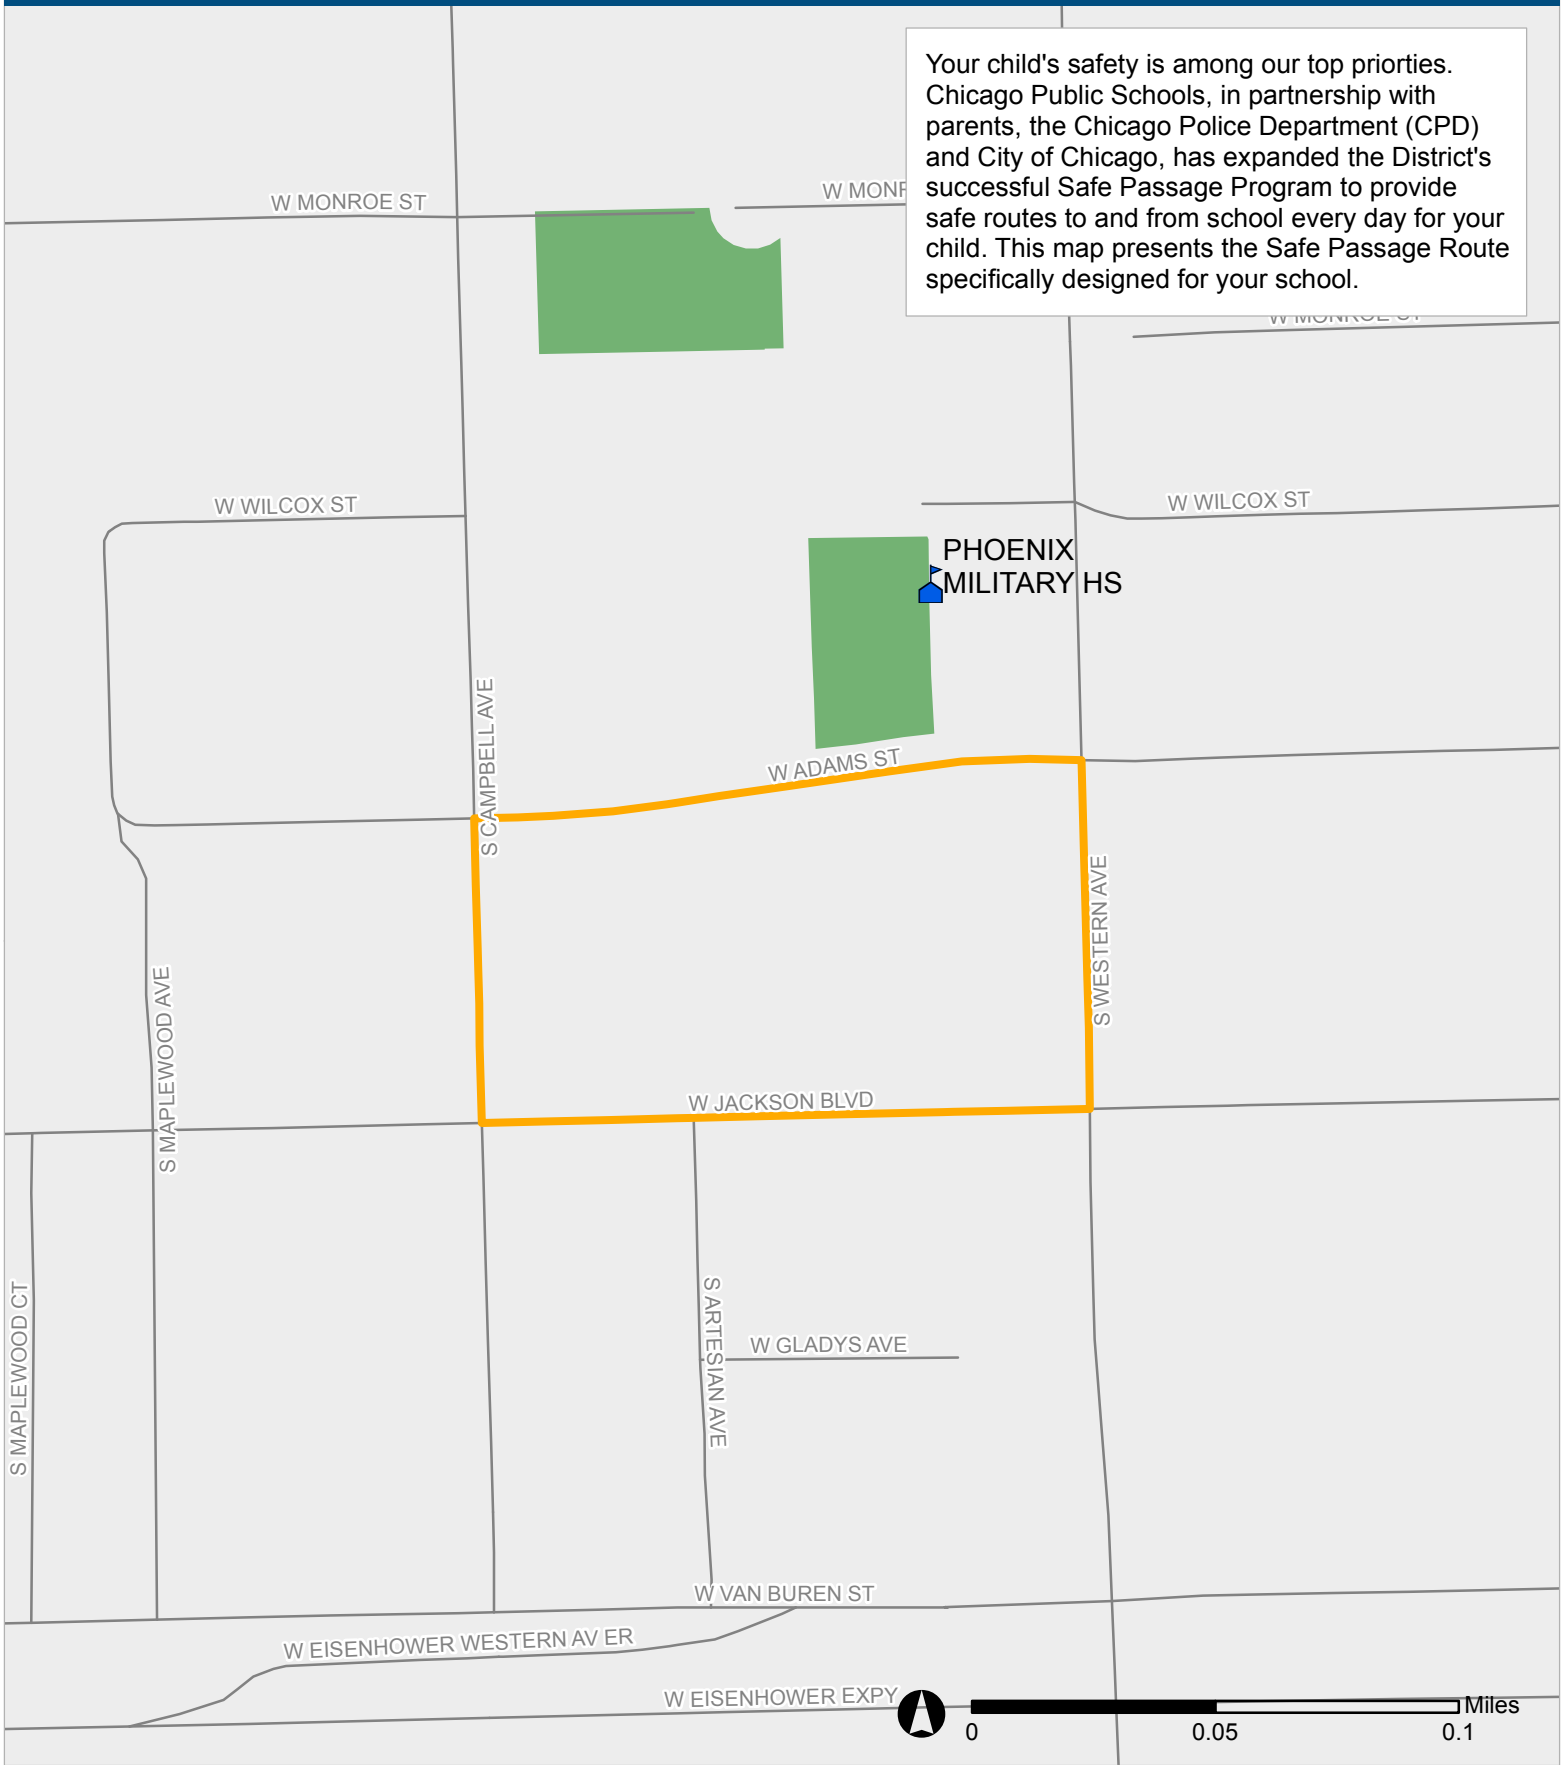

# SAFE PASSAGE ROUTE: PHOENIX MILITARY HS

Your child's safety is among our top priorities. Chicago Public Schools, in partnership with parents, the Chicago Police Department (CPD) and City of Chicago, has expanded the District's successful Safe Passage Program to provide safe routes to and from school every day for your child. This map presents the Safe Passage Route specifically designed for your school.

 Safe Passage Route  
 School Location

 Attendance Boundary  
 Park