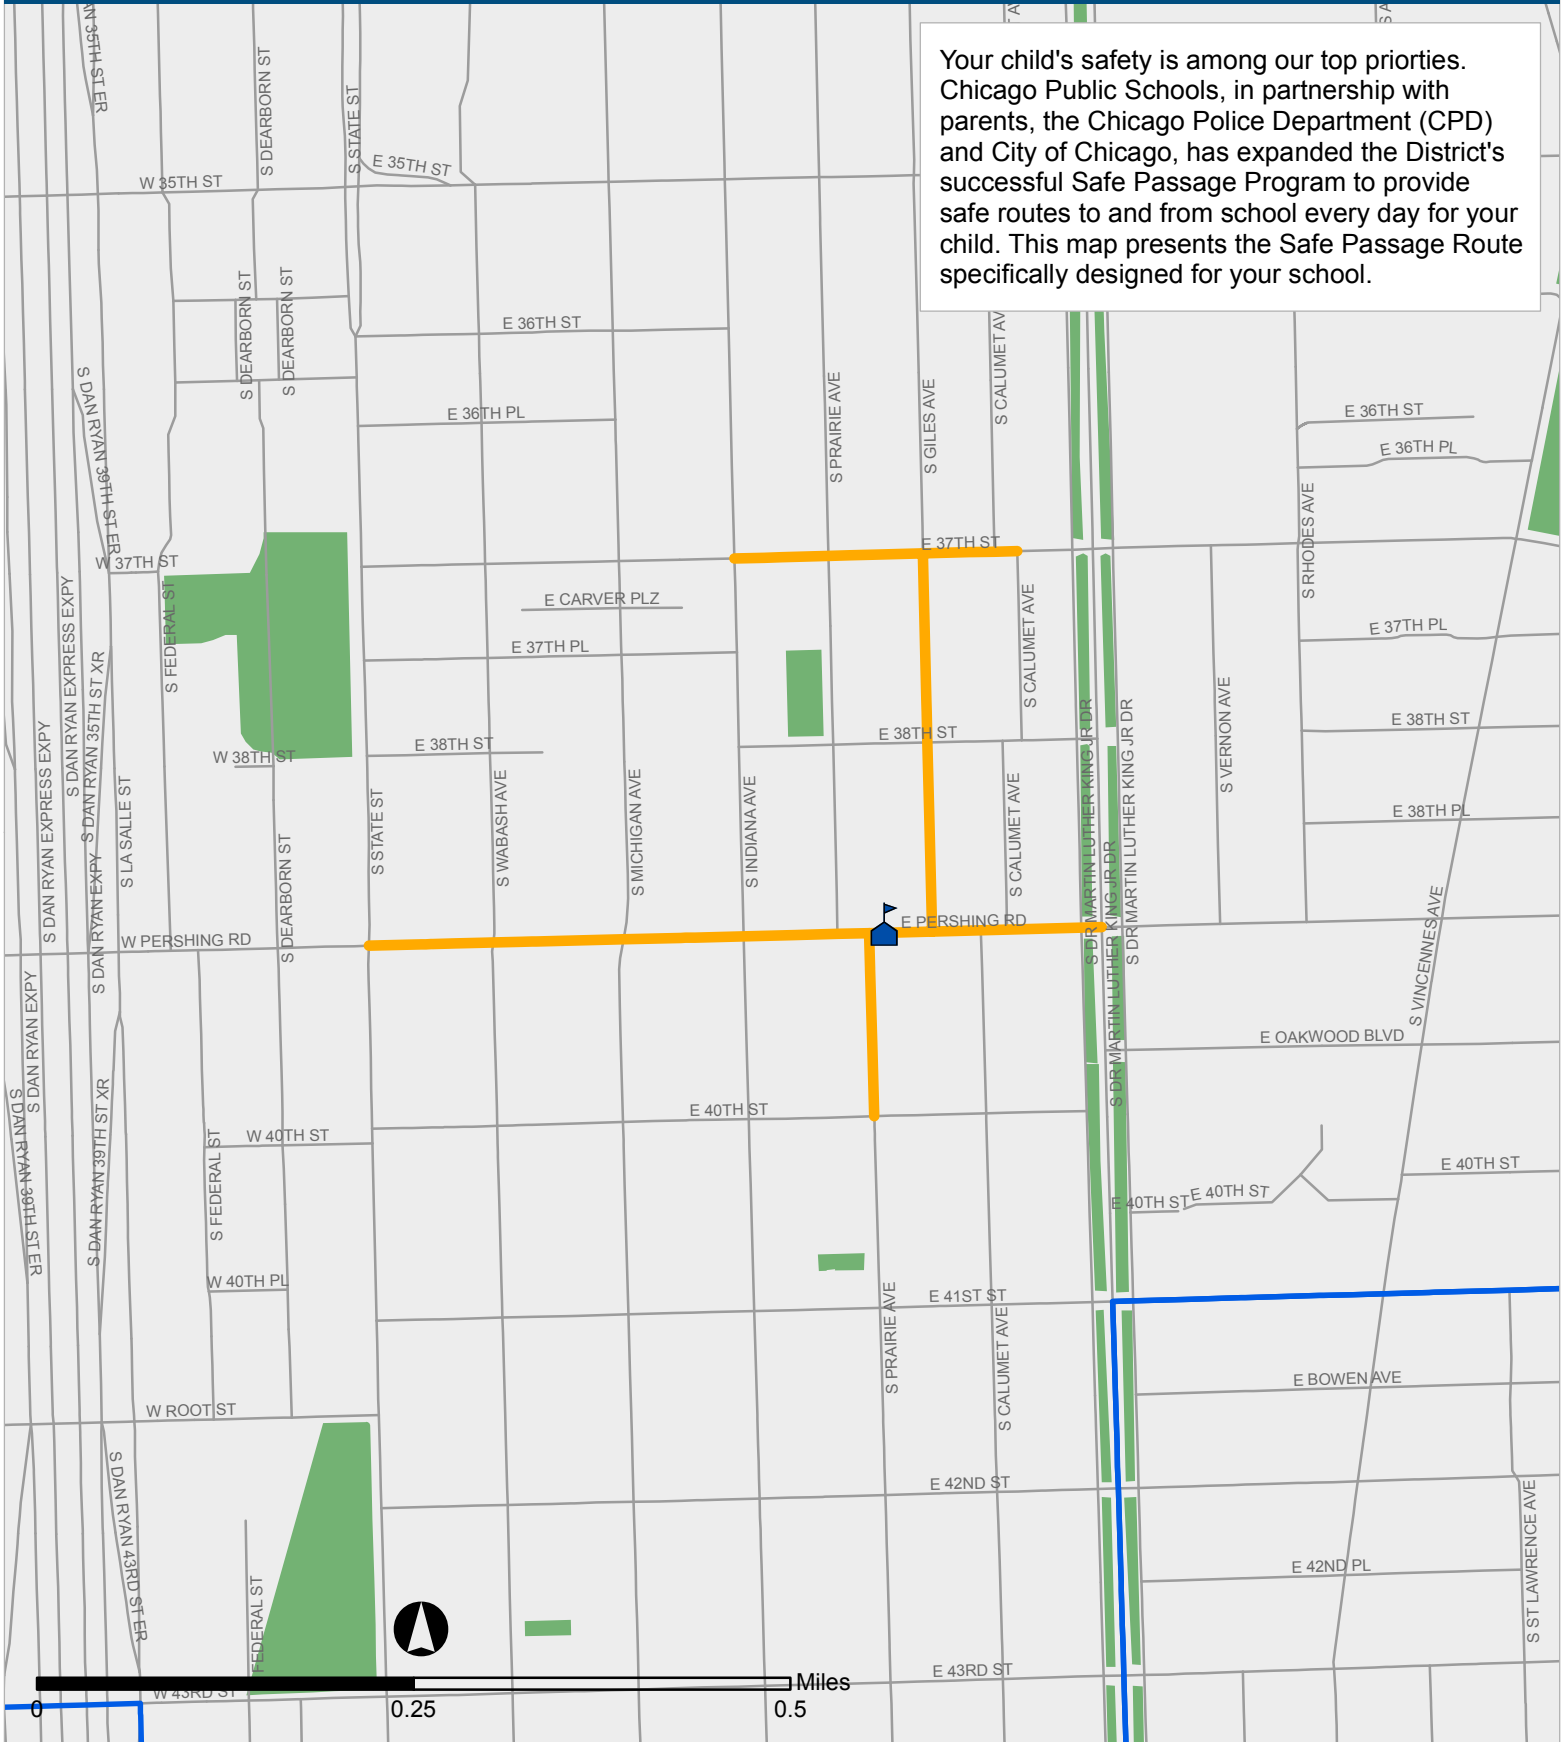

# SAFE PASSAGE ROUTES: PHILLIPS HS

Your child's safety is among our top priorities. Chicago Public Schools, in partnership with parents, the Chicago Police Department (CPD) and City of Chicago, has expanded the District's successful Safe Passage Program to provide safe routes to and from school every day for your child. This map presents the Safe Passage Route specifically designed for your school.

-  Safe Passage Route
-  School Location

-  Attendance Boundary
-  Park