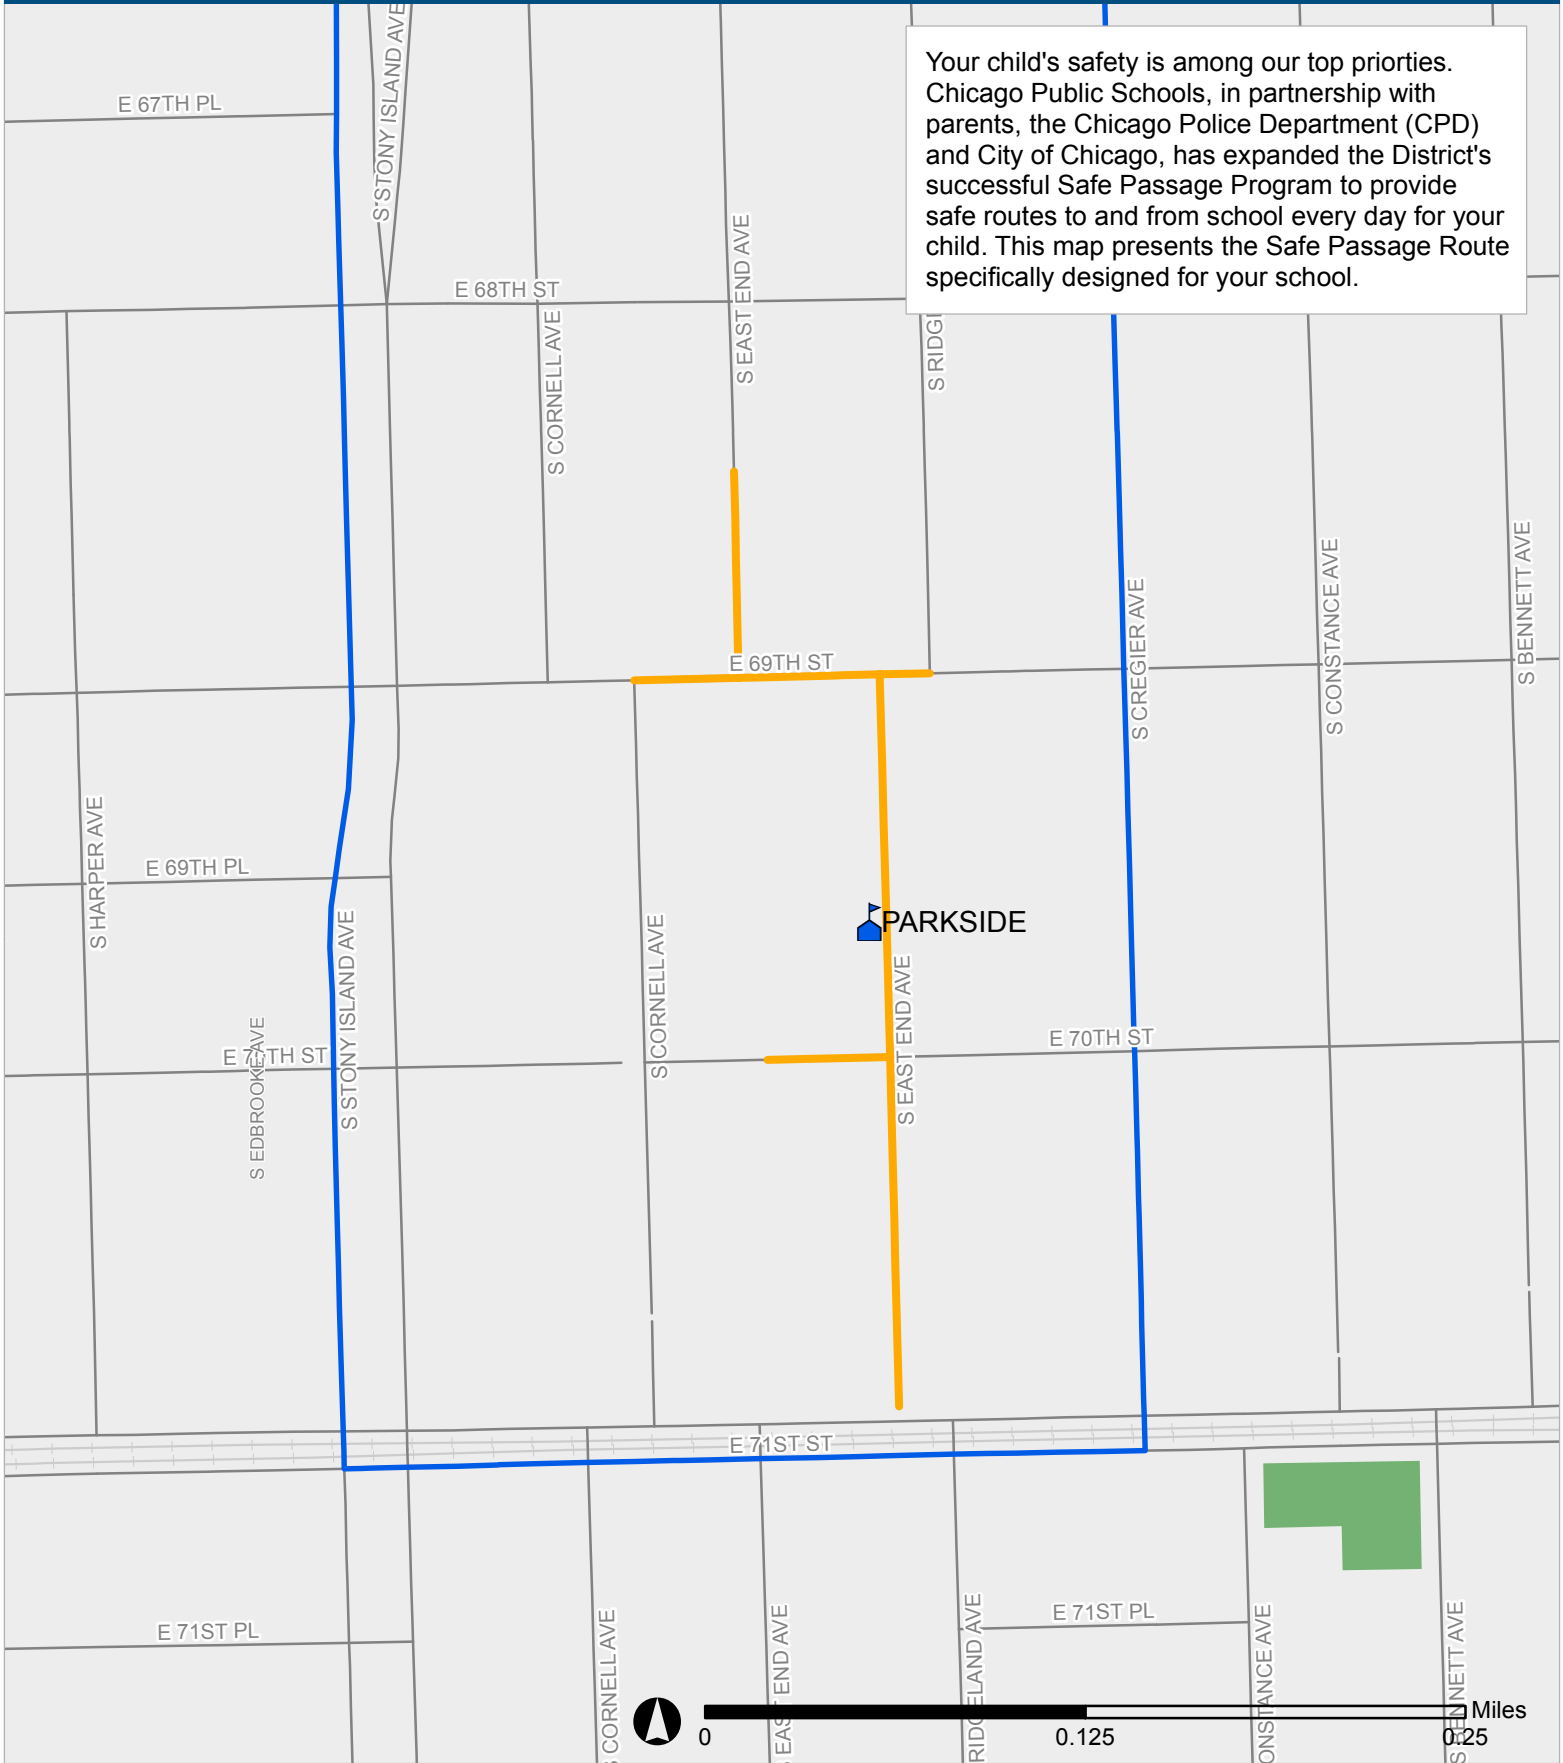

SAFE PASSAGE ROUTE: PARKSIDE ES

Your child's safety is among our top priorities. Chicago Public Schools, in partnership with parents, the Chicago Police Department (CPD) and City of Chicago, has expanded the District's successful Safe Passage Program to provide safe routes to and from school every day for your child. This map presents the Safe Passage Route specifically designed for your school.

 Safe Passage Route
 School Location

 Attendance Boundary
 Park

Updated 8 Aug 2015