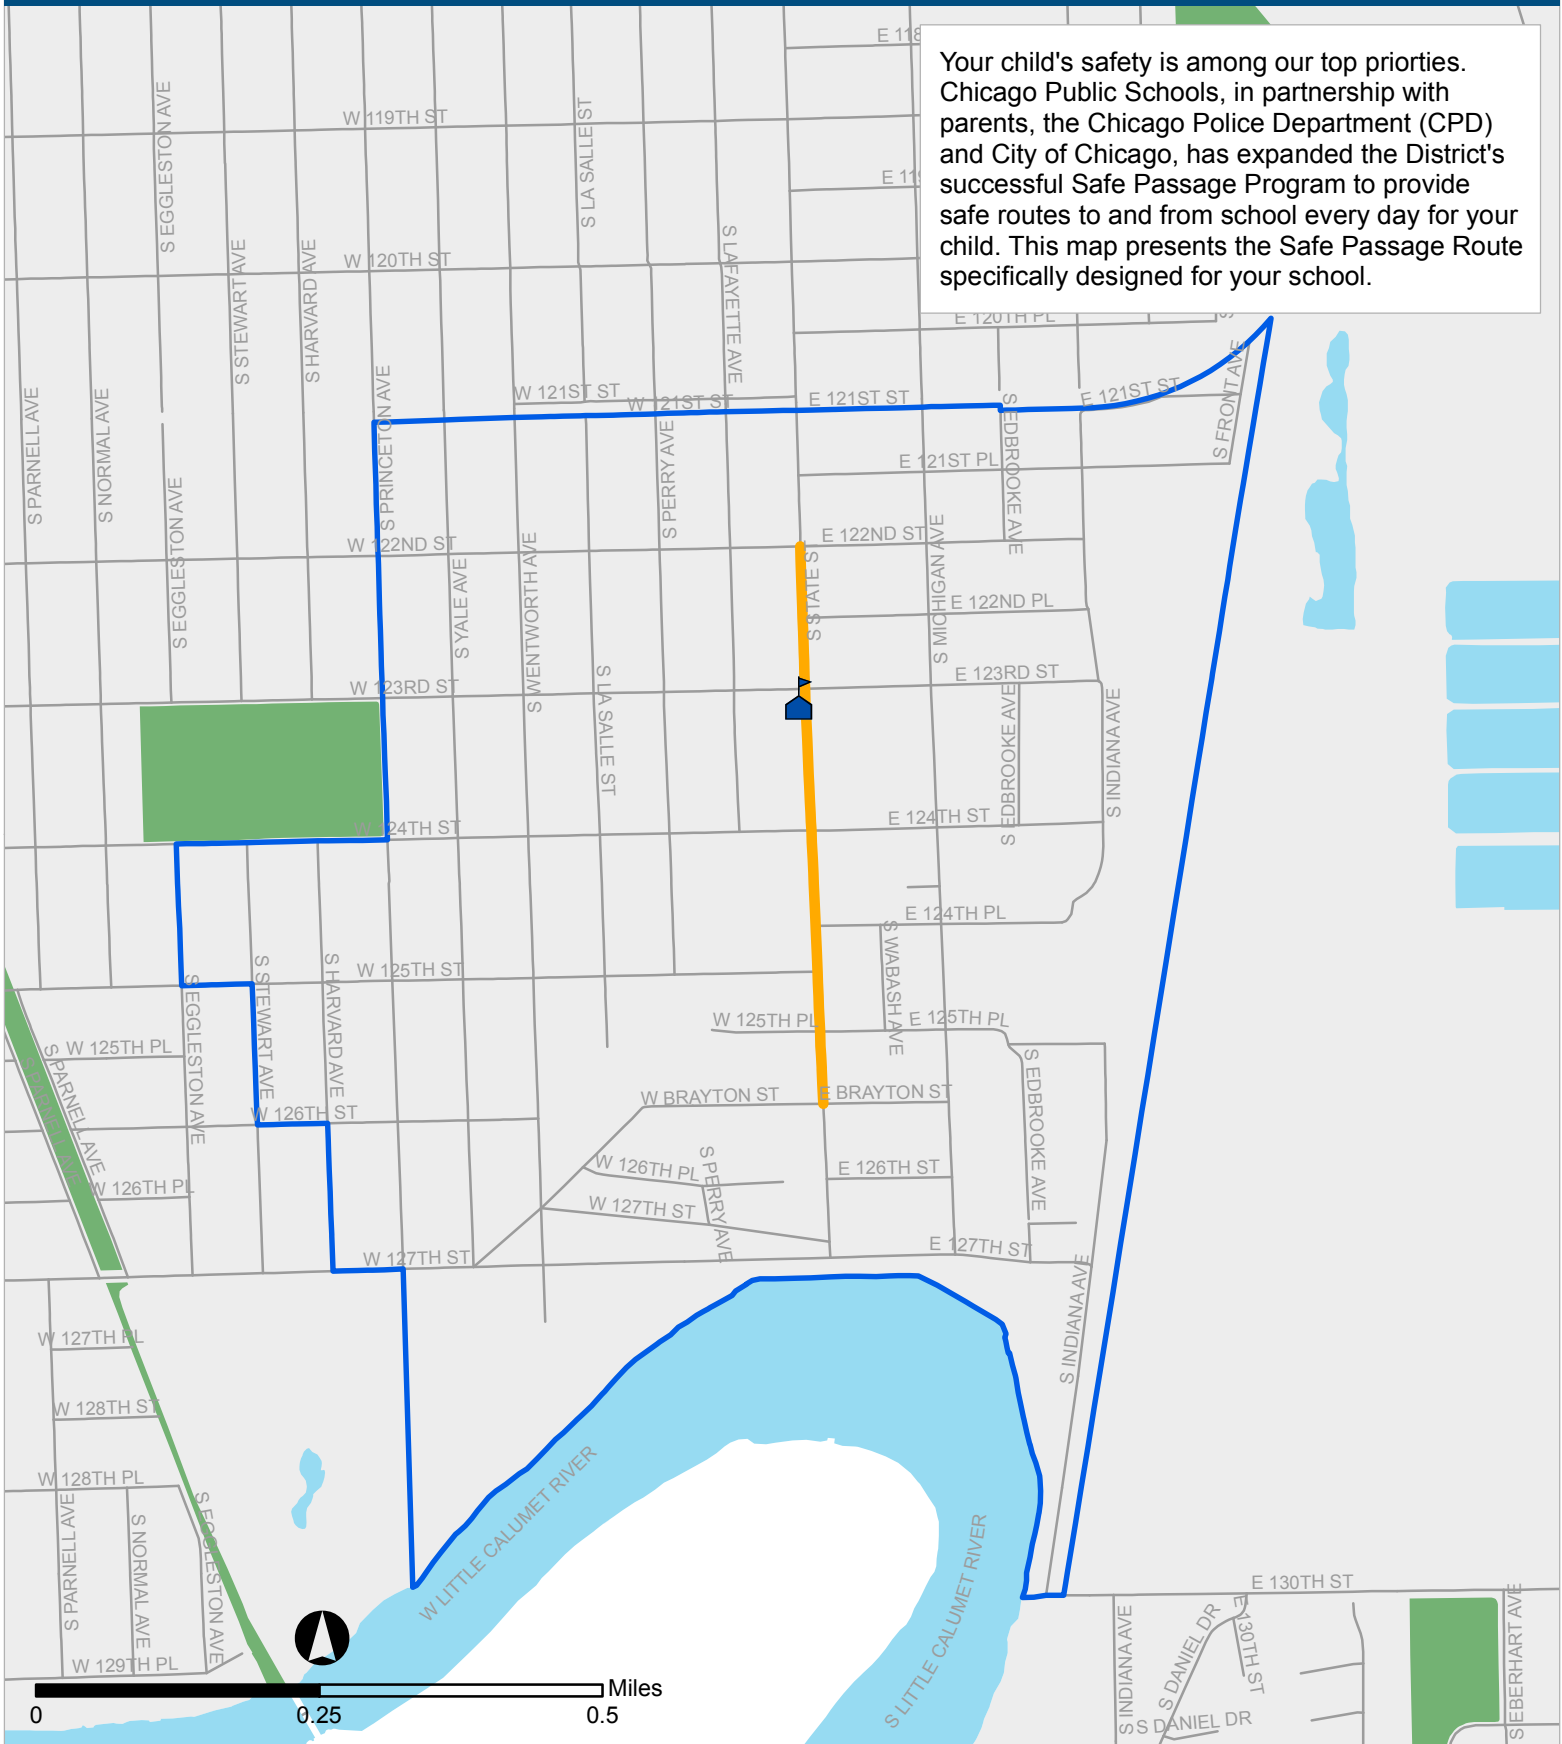

SAFE PASSAGE ROUTES: OWENS (F/K/A GOMPERS)

Your child's safety is among our top priorities. Chicago Public Schools, in partnership with parents, the Chicago Police Department (CPD) and City of Chicago, has expanded the District's successful Safe Passage Program to provide safe routes to and from school every day for your child. This map presents the Safe Passage Route specifically designed for your school.

-  Safe Passage Route
-  School Location

-  Attendance Boundary
-  Park