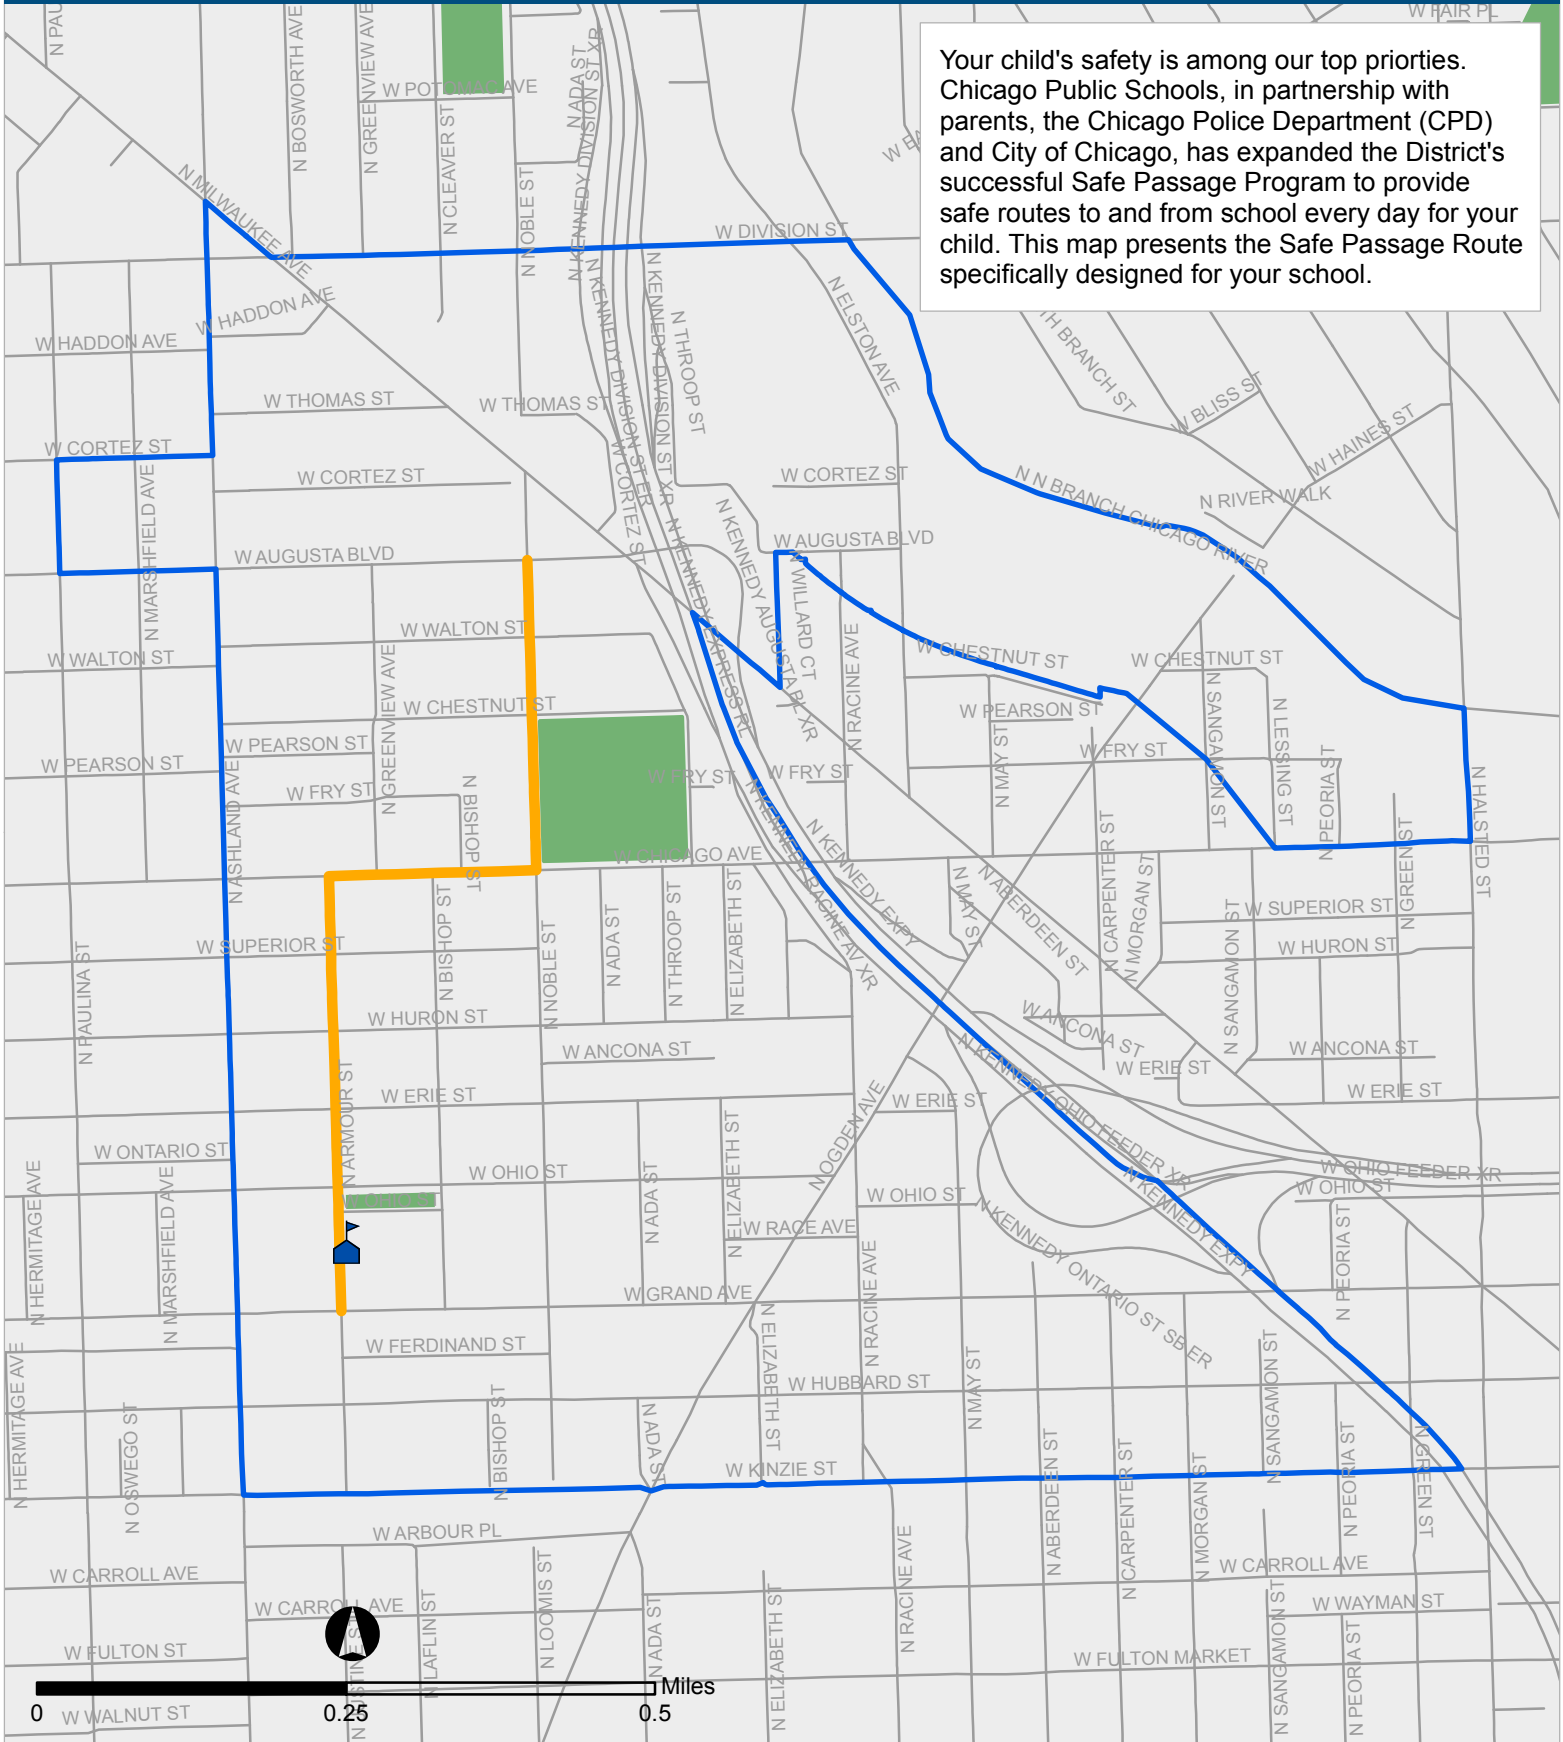

# SAFE PASSAGE ROUTES: OTIS

Your child's safety is among our top priorities. Chicago Public Schools, in partnership with parents, the Chicago Police Department (CPD) and City of Chicago, has expanded the District's successful Safe Passage Program to provide safe routes to and from school every day for your child. This map presents the Safe Passage Route specifically designed for your school.

— Safe Passage Route

🏠 School Location

▭ Attendance Boundary

■ Park