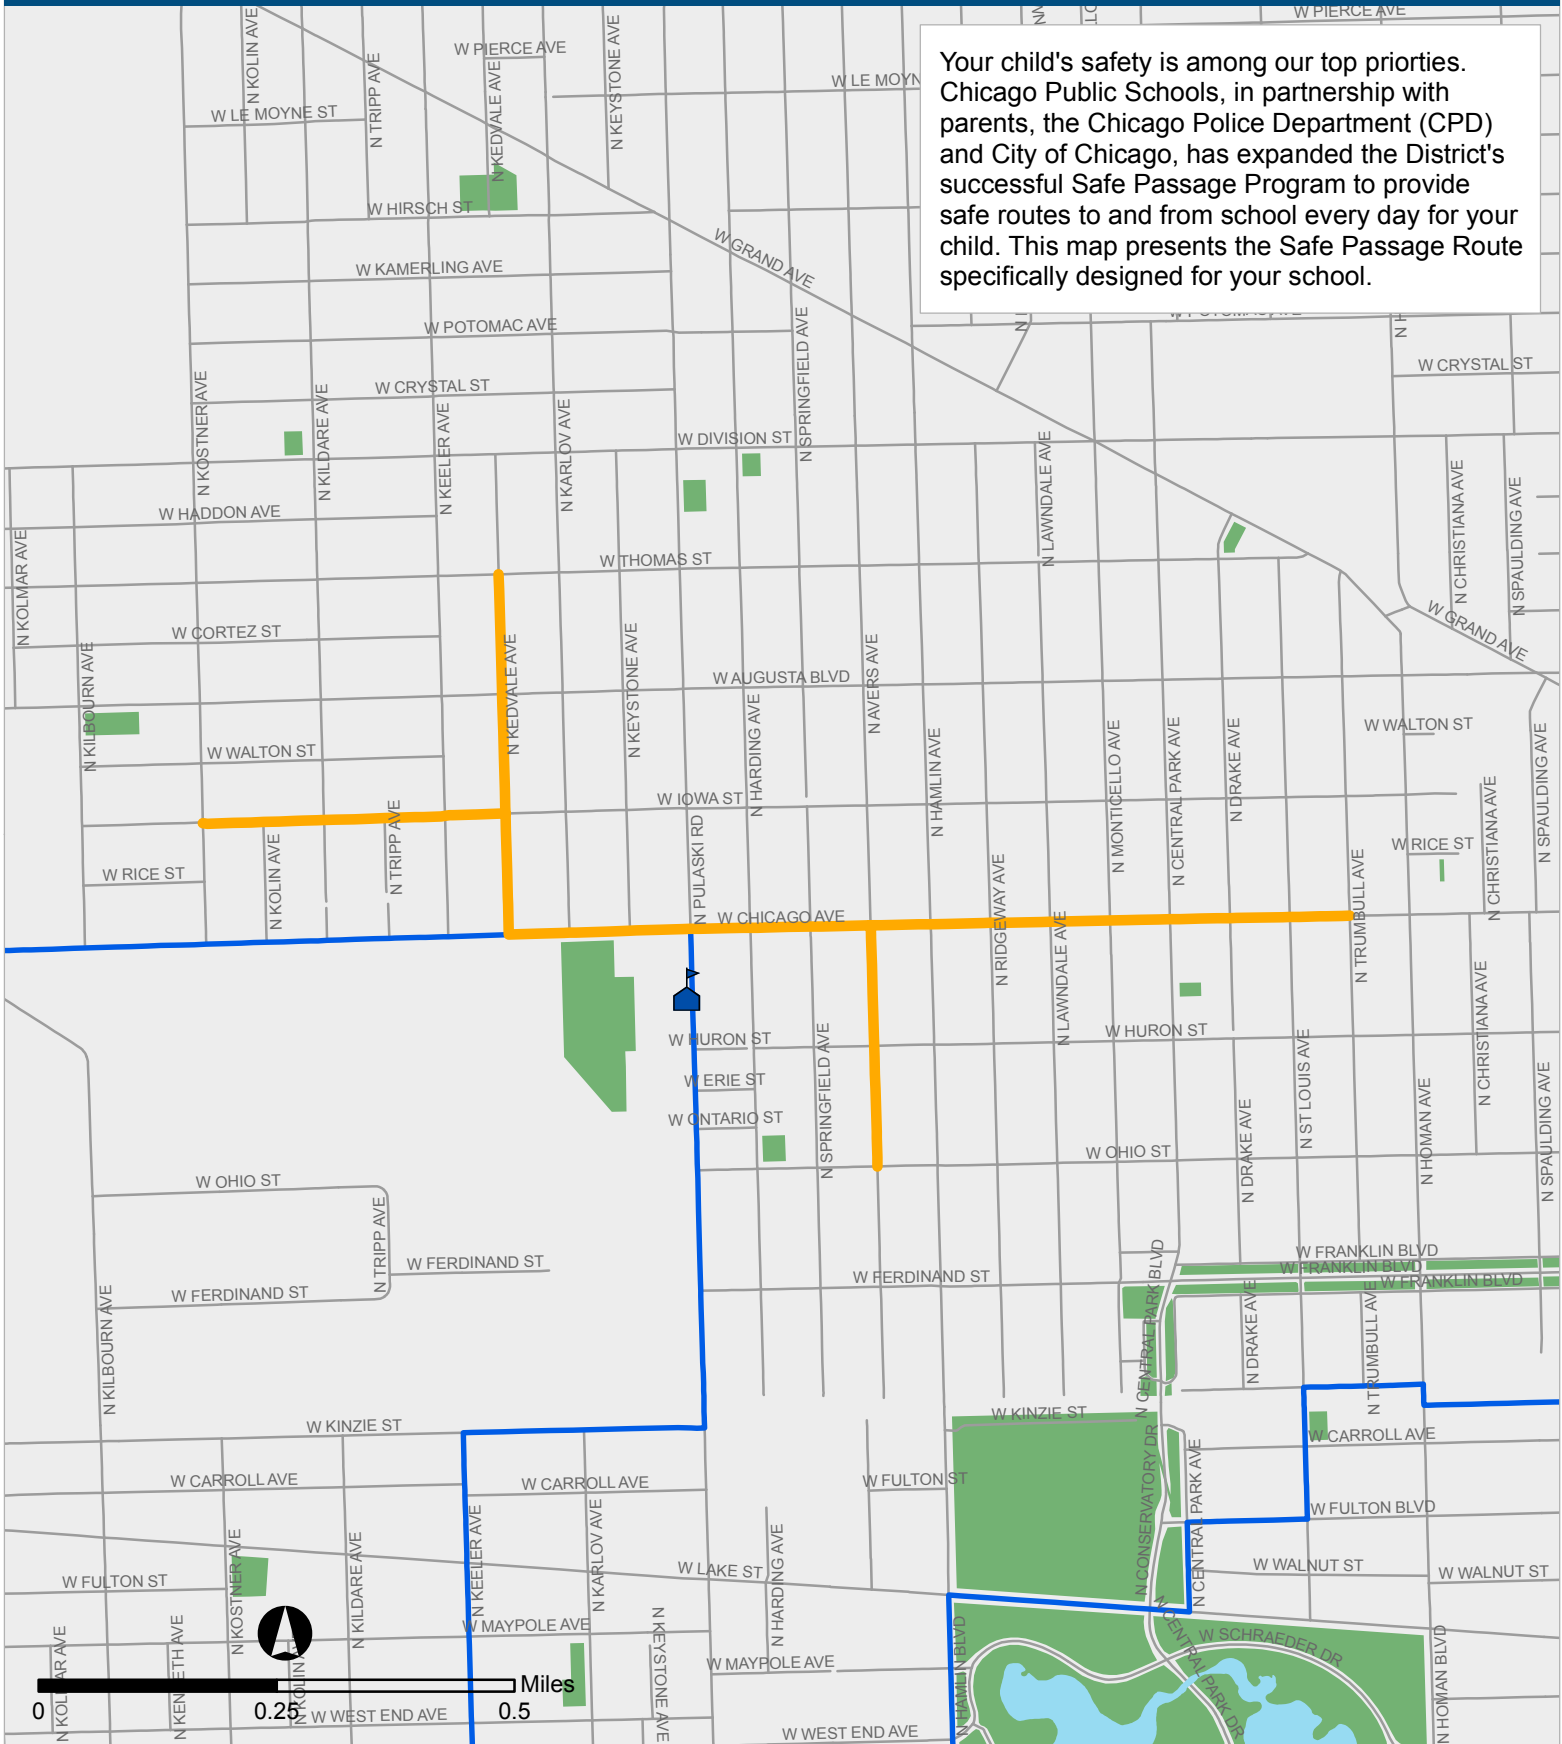

SAFE PASSAGE ROUTES: ORR HS

Your child's safety is among our top priorities. Chicago Public Schools, in partnership with parents, the Chicago Police Department (CPD) and City of Chicago, has expanded the District's successful Safe Passage Program to provide safe routes to and from school every day for your child. This map presents the Safe Passage Route specifically designed for your school.

 Safe Passage Route
 School Location

 Attendance Boundary
 Park