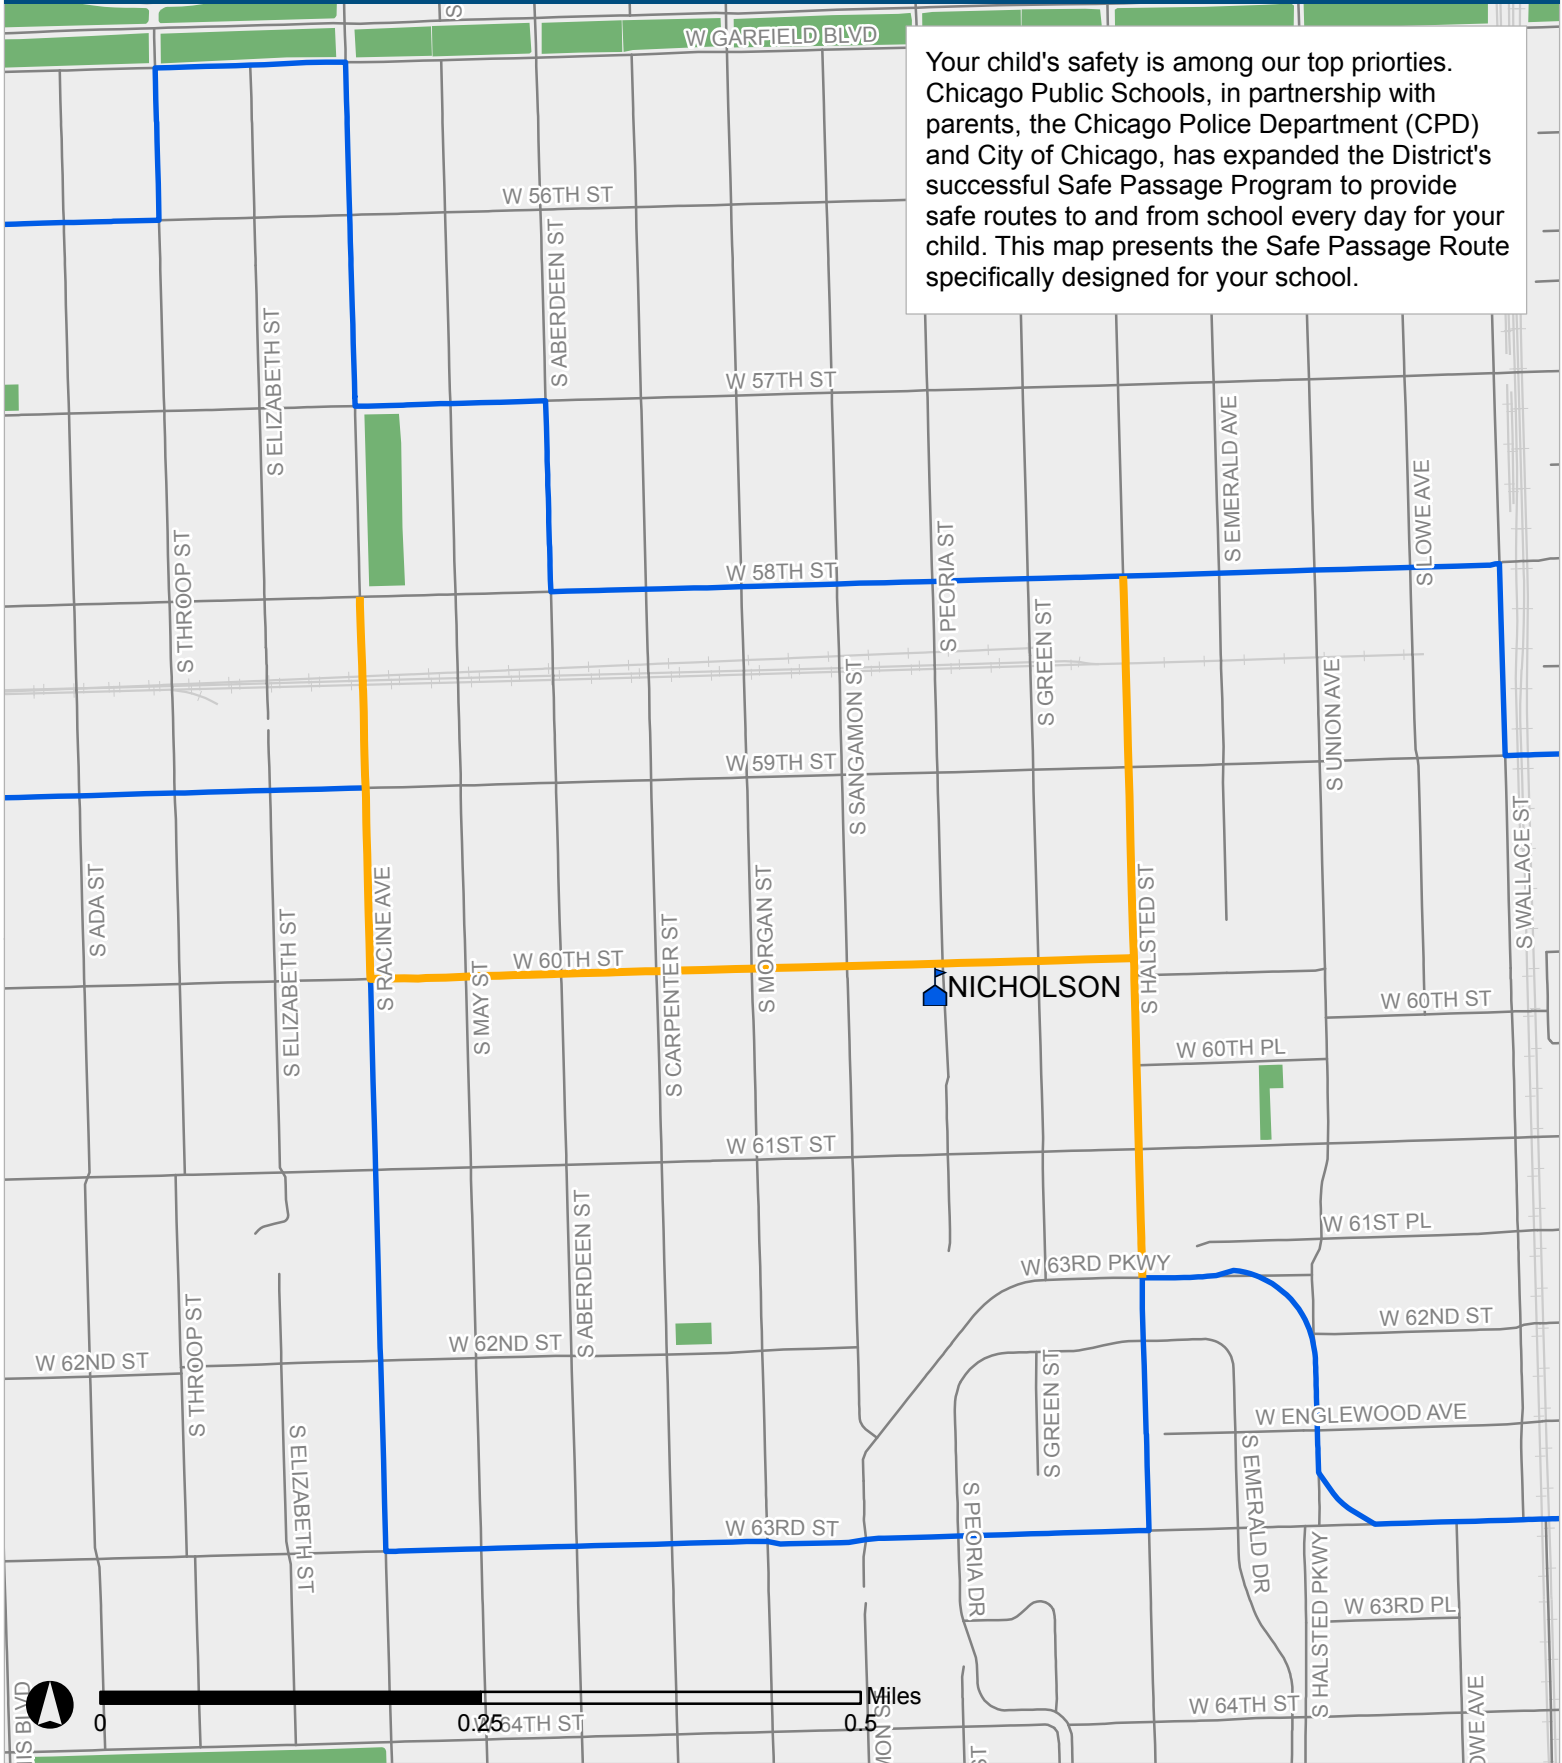

# SAFE PASSAGE ROUTE: NICHOLSON TECH ACADEMY

Your child's safety is among our top priorities. Chicago Public Schools, in partnership with parents, the Chicago Police Department (CPD) and City of Chicago, has expanded the District's successful Safe Passage Program to provide safe routes to and from school every day for your child. This map presents the Safe Passage Route specifically designed for your school.

— Safe Passage Route  
 🏠 School Location

▭ Attendance Boundary  
 🟩 Park