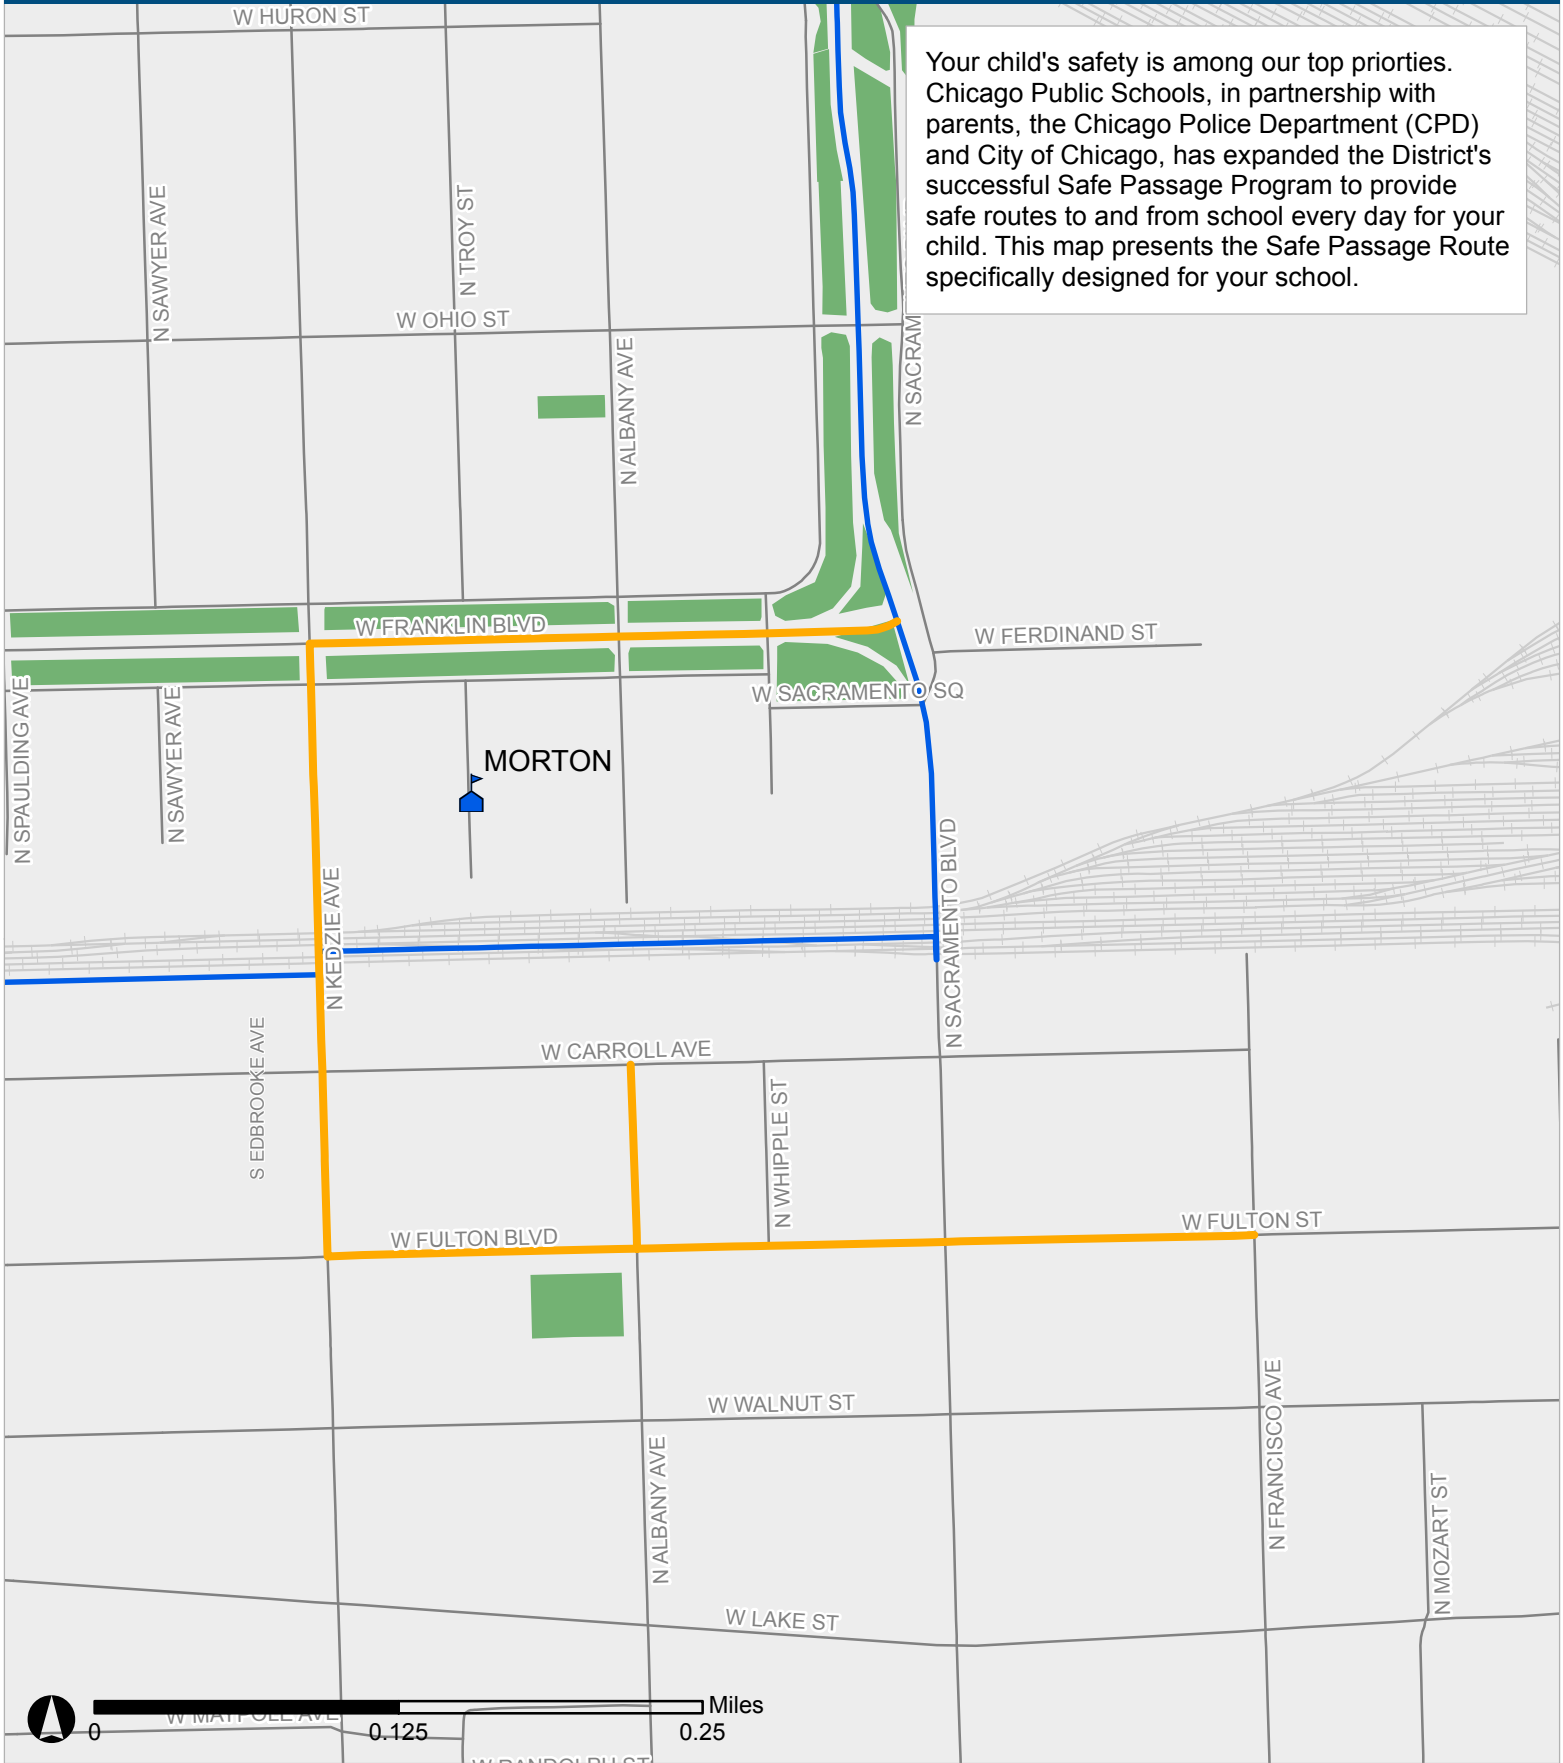

SAFE PASSAGE ROUTE: MORTON ES

Your child's safety is among our top priorities. Chicago Public Schools, in partnership with parents, the Chicago Police Department (CPD) and City of Chicago, has expanded the District's successful Safe Passage Program to provide safe routes to and from school every day for your child. This map presents the Safe Passage Route specifically designed for your school.

— Safe Passage Route
🏠 School Location

▭ Attendance Boundary
■ Park

Updated 8 Aug 2015