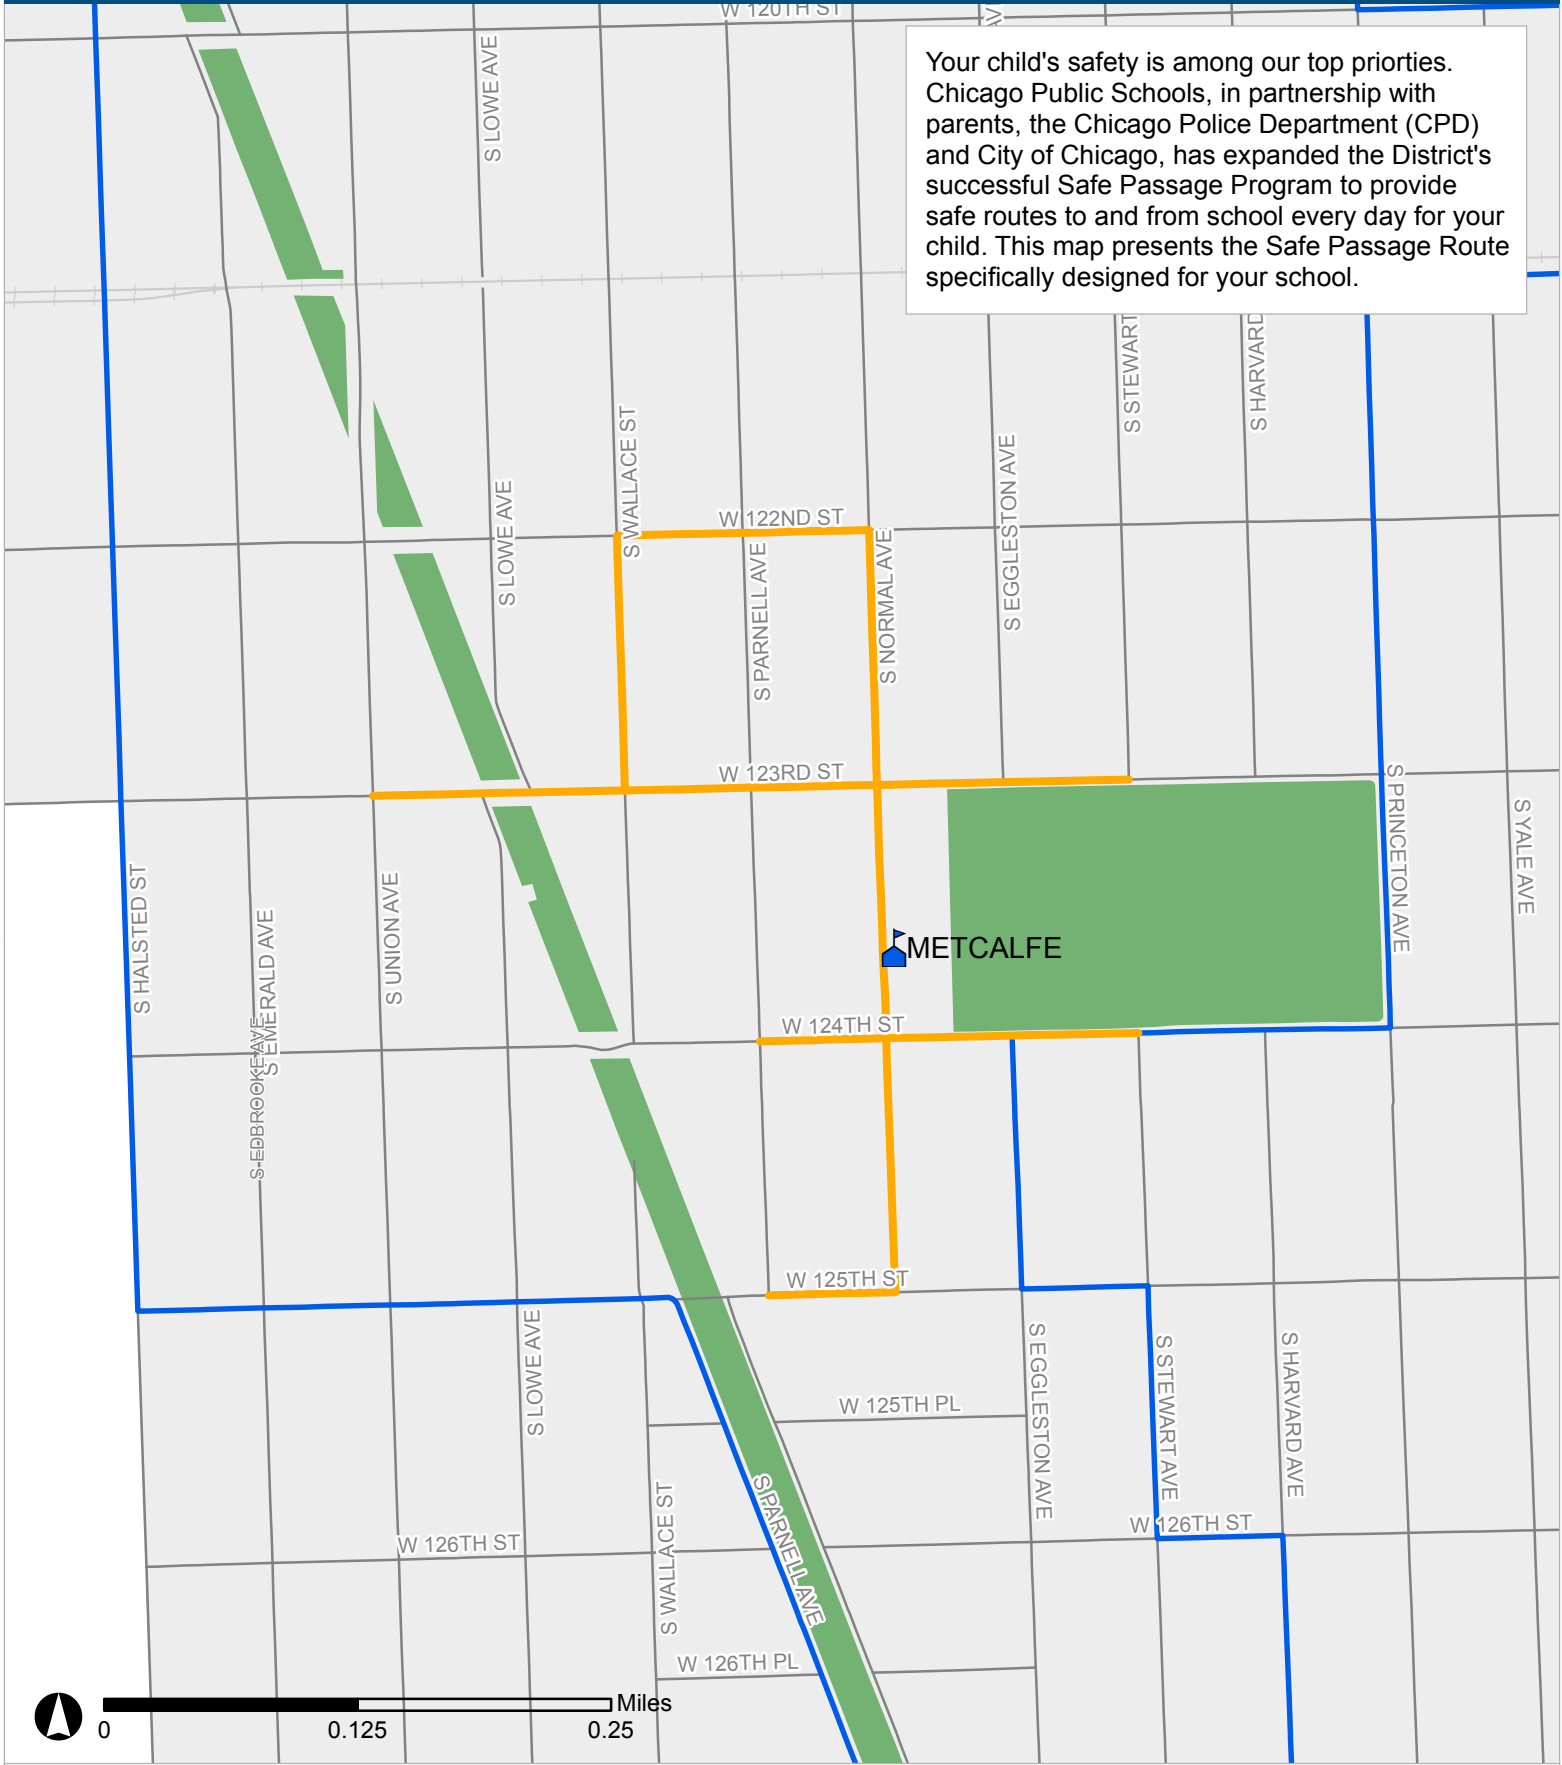

SAFE PASSAGE ROUTE: METCALFE ES

Your child's safety is among our top priorities. Chicago Public Schools, in partnership with parents, the Chicago Police Department (CPD) and City of Chicago, has expanded the District's successful Safe Passage Program to provide safe routes to and from school every day for your child. This map presents the Safe Passage Route specifically designed for your school.

 Safe Passage Route
 School Location

 Attendance Boundary
 Park

Updated 8 Aug 2015