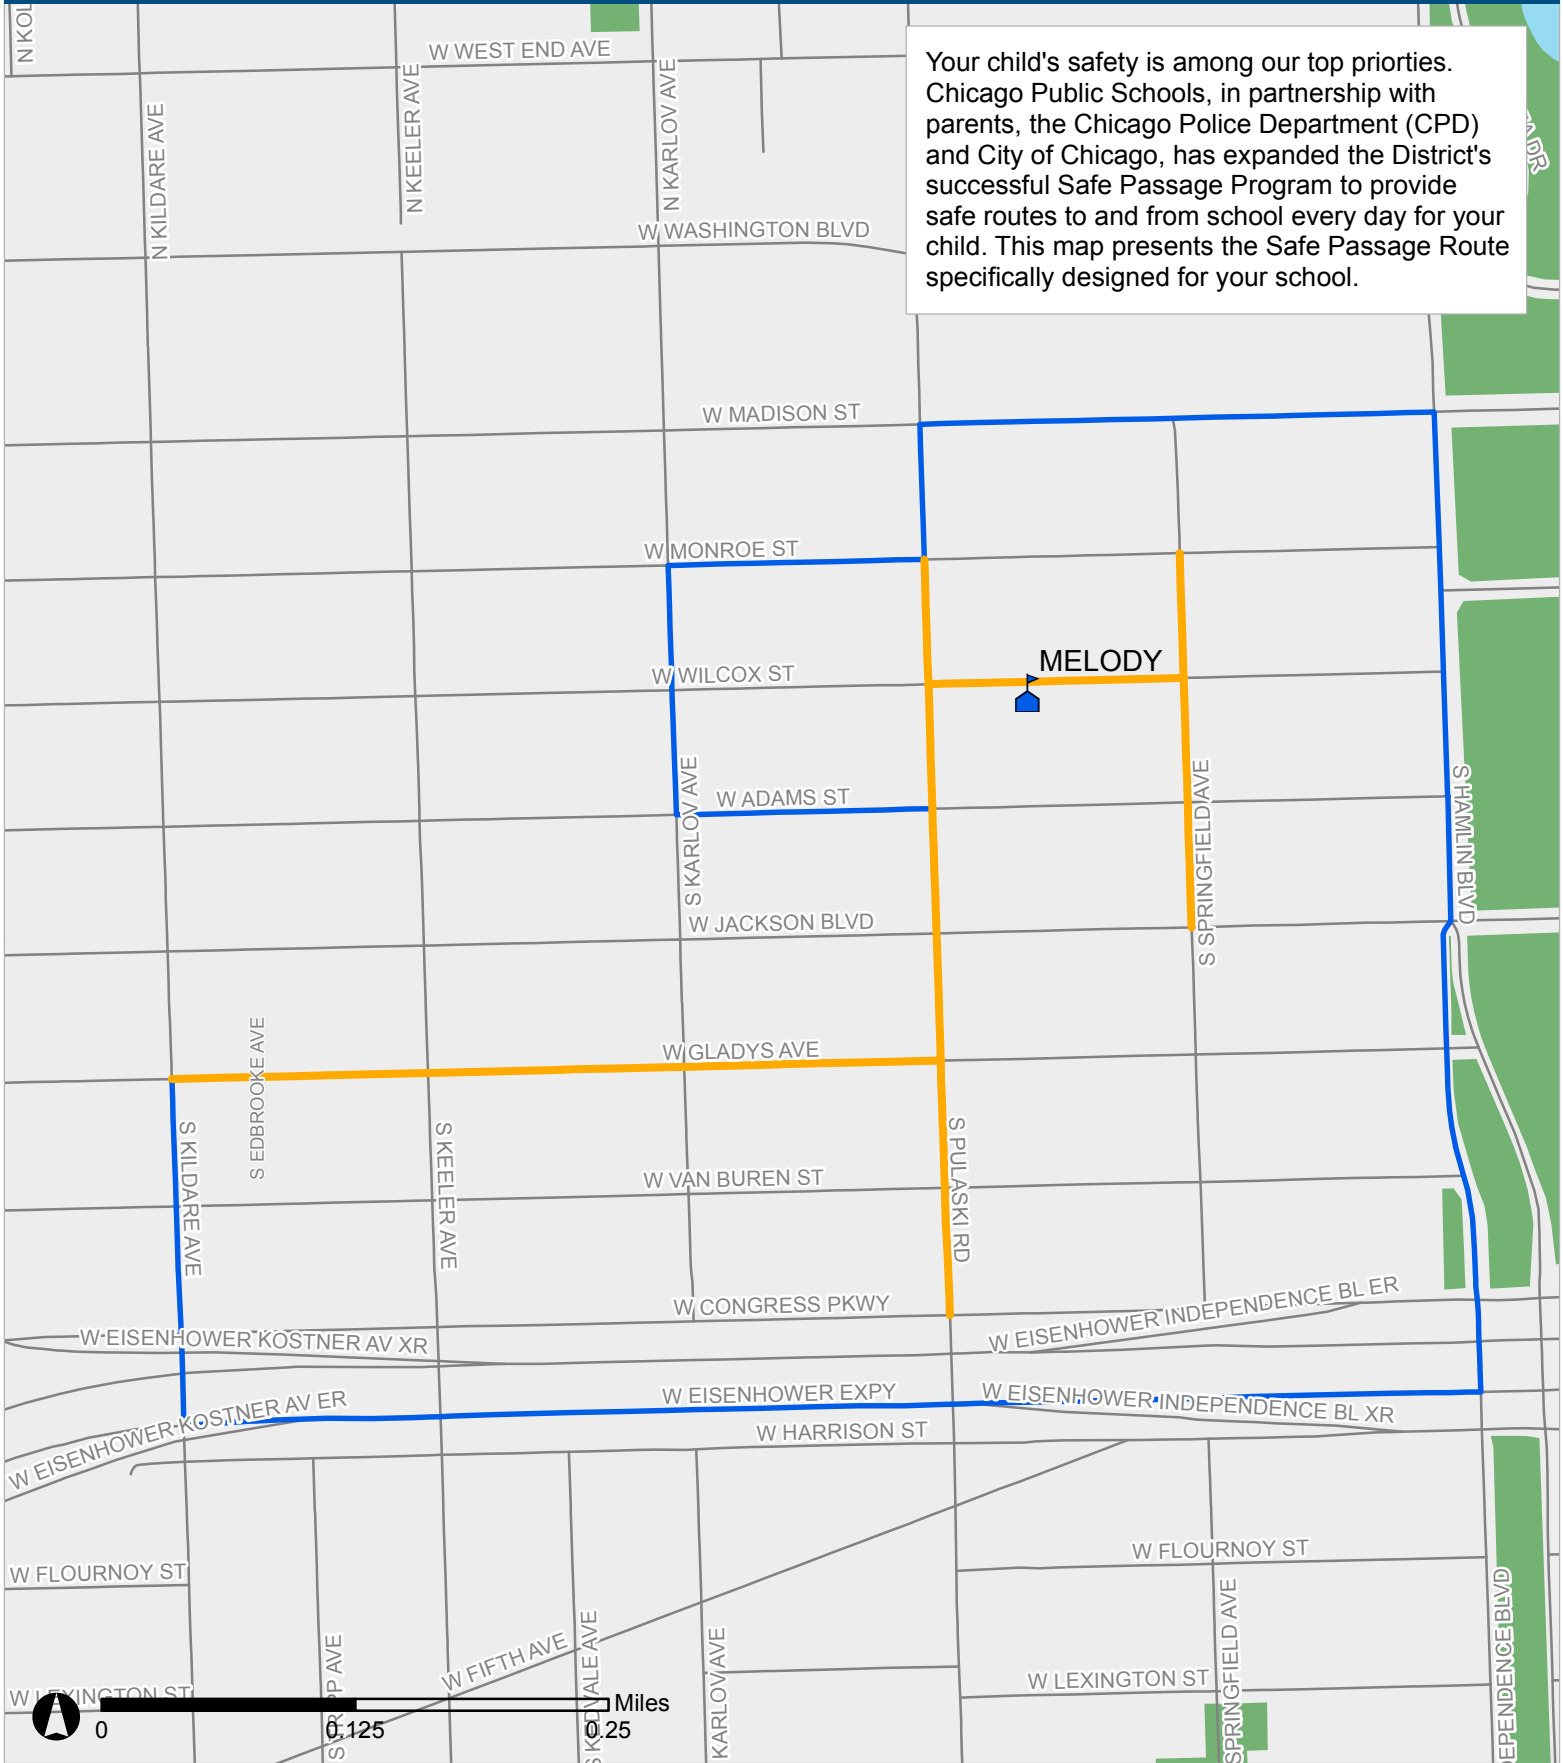

# SAFE PASSAGE ROUTE: MELODY ES

Your child's safety is among our top priorities. Chicago Public Schools, in partnership with parents, the Chicago Police Department (CPD) and City of Chicago, has expanded the District's successful Safe Passage Program to provide safe routes to and from school every day for your child. This map presents the Safe Passage Route specifically designed for your school.

— Safe Passage Route  
🏠 School Location

▭ Attendance Boundary  
■ Park

Updated 8 Aug 2015