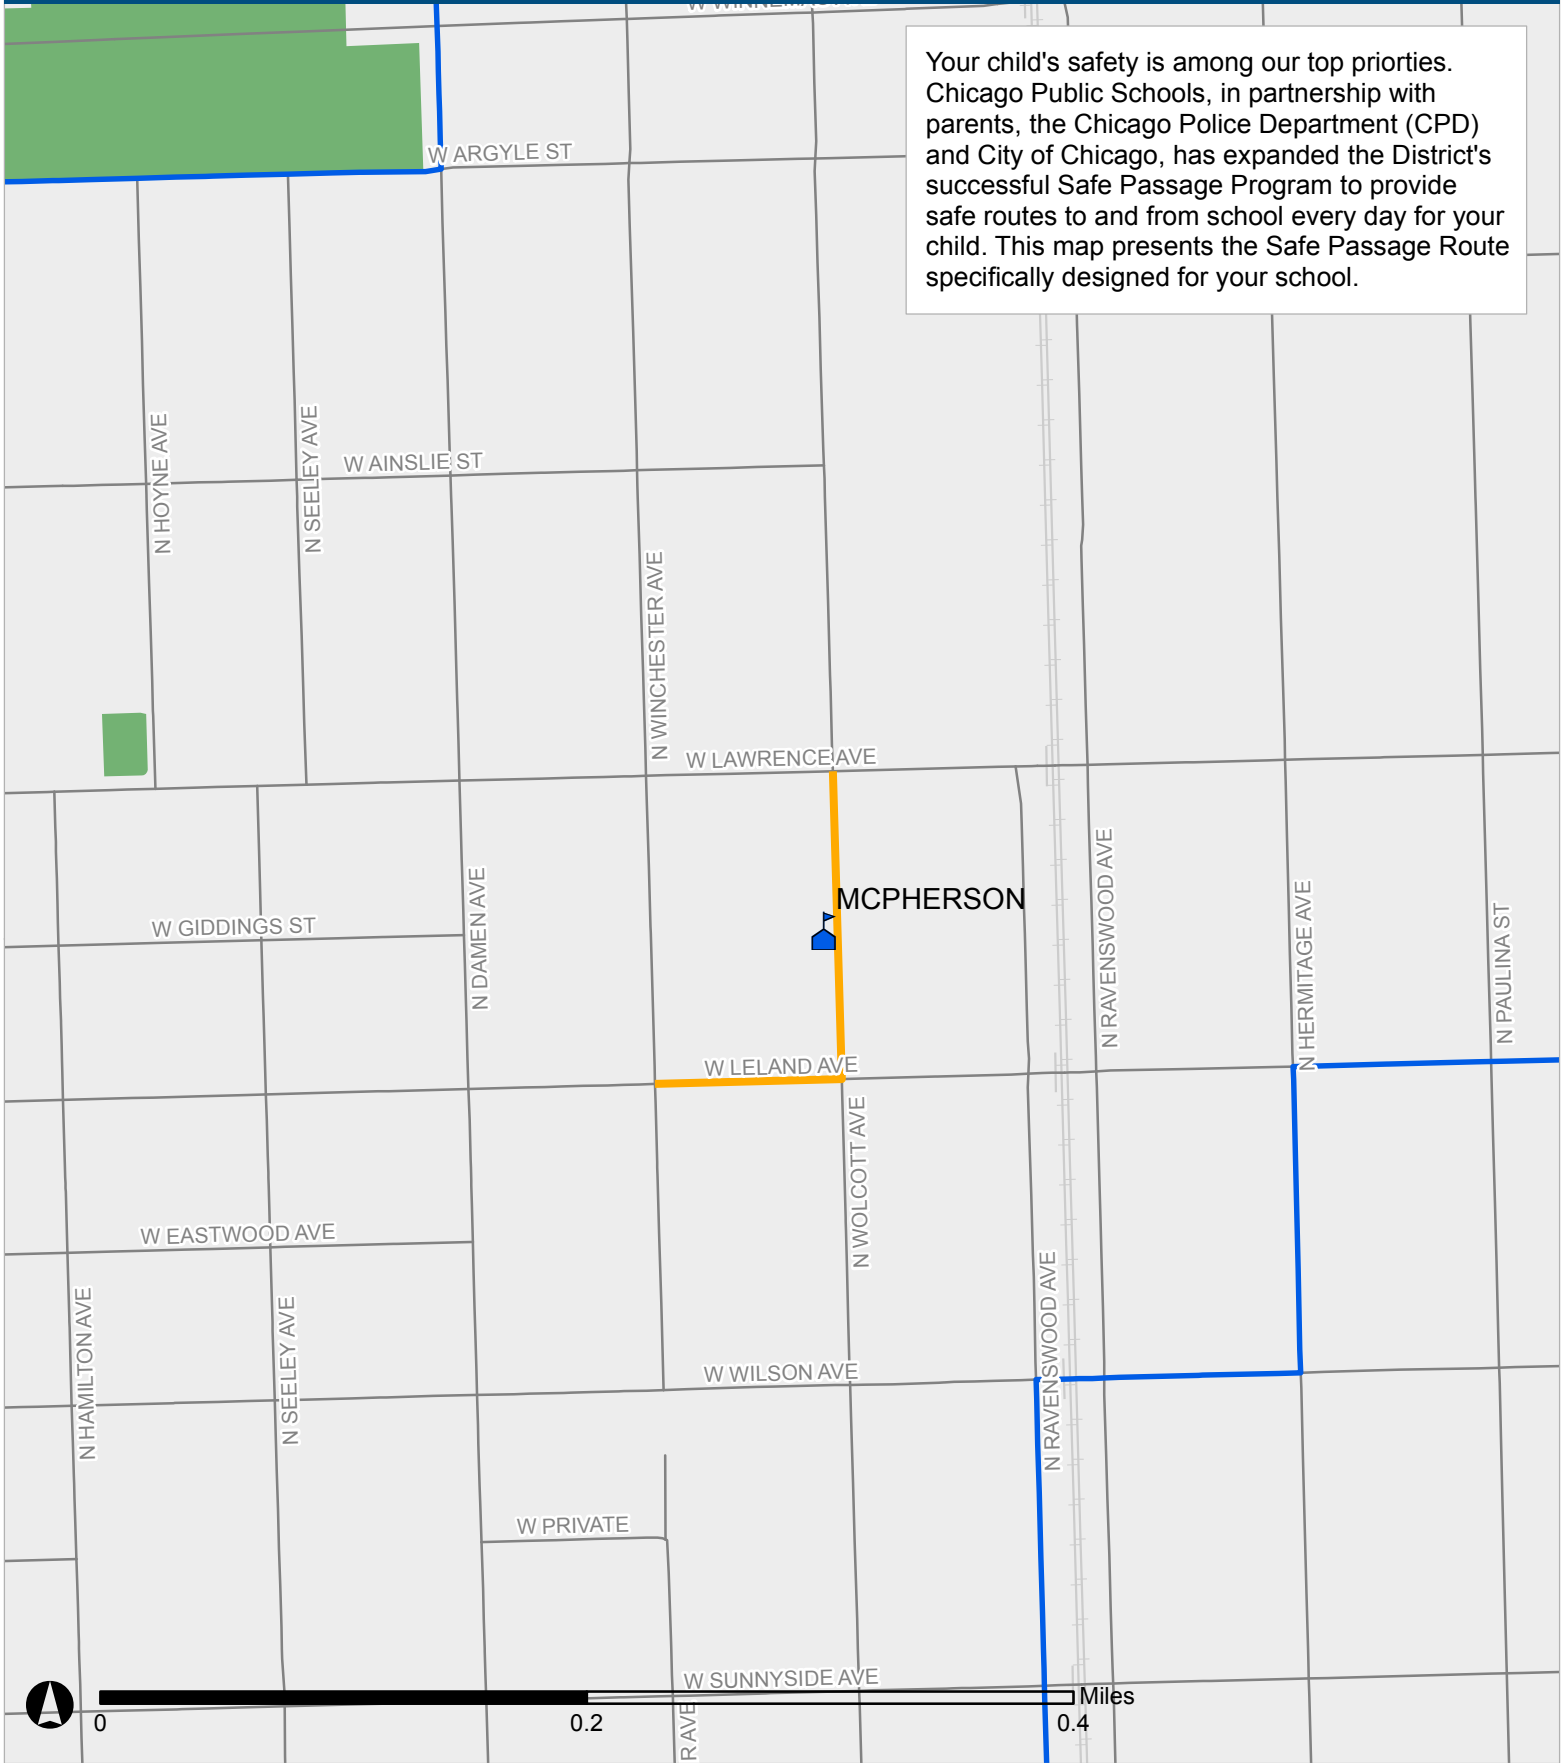

SAFE PASSAGE ROUTE: MCPHERSON ES

Your child's safety is among our top priorities. Chicago Public Schools, in partnership with parents, the Chicago Police Department (CPD) and City of Chicago, has expanded the District's successful Safe Passage Program to provide safe routes to and from school every day for your child. This map presents the Safe Passage Route specifically designed for your school.

 Safe Passage Route
 School Location

 Attendance Boundary
 Park