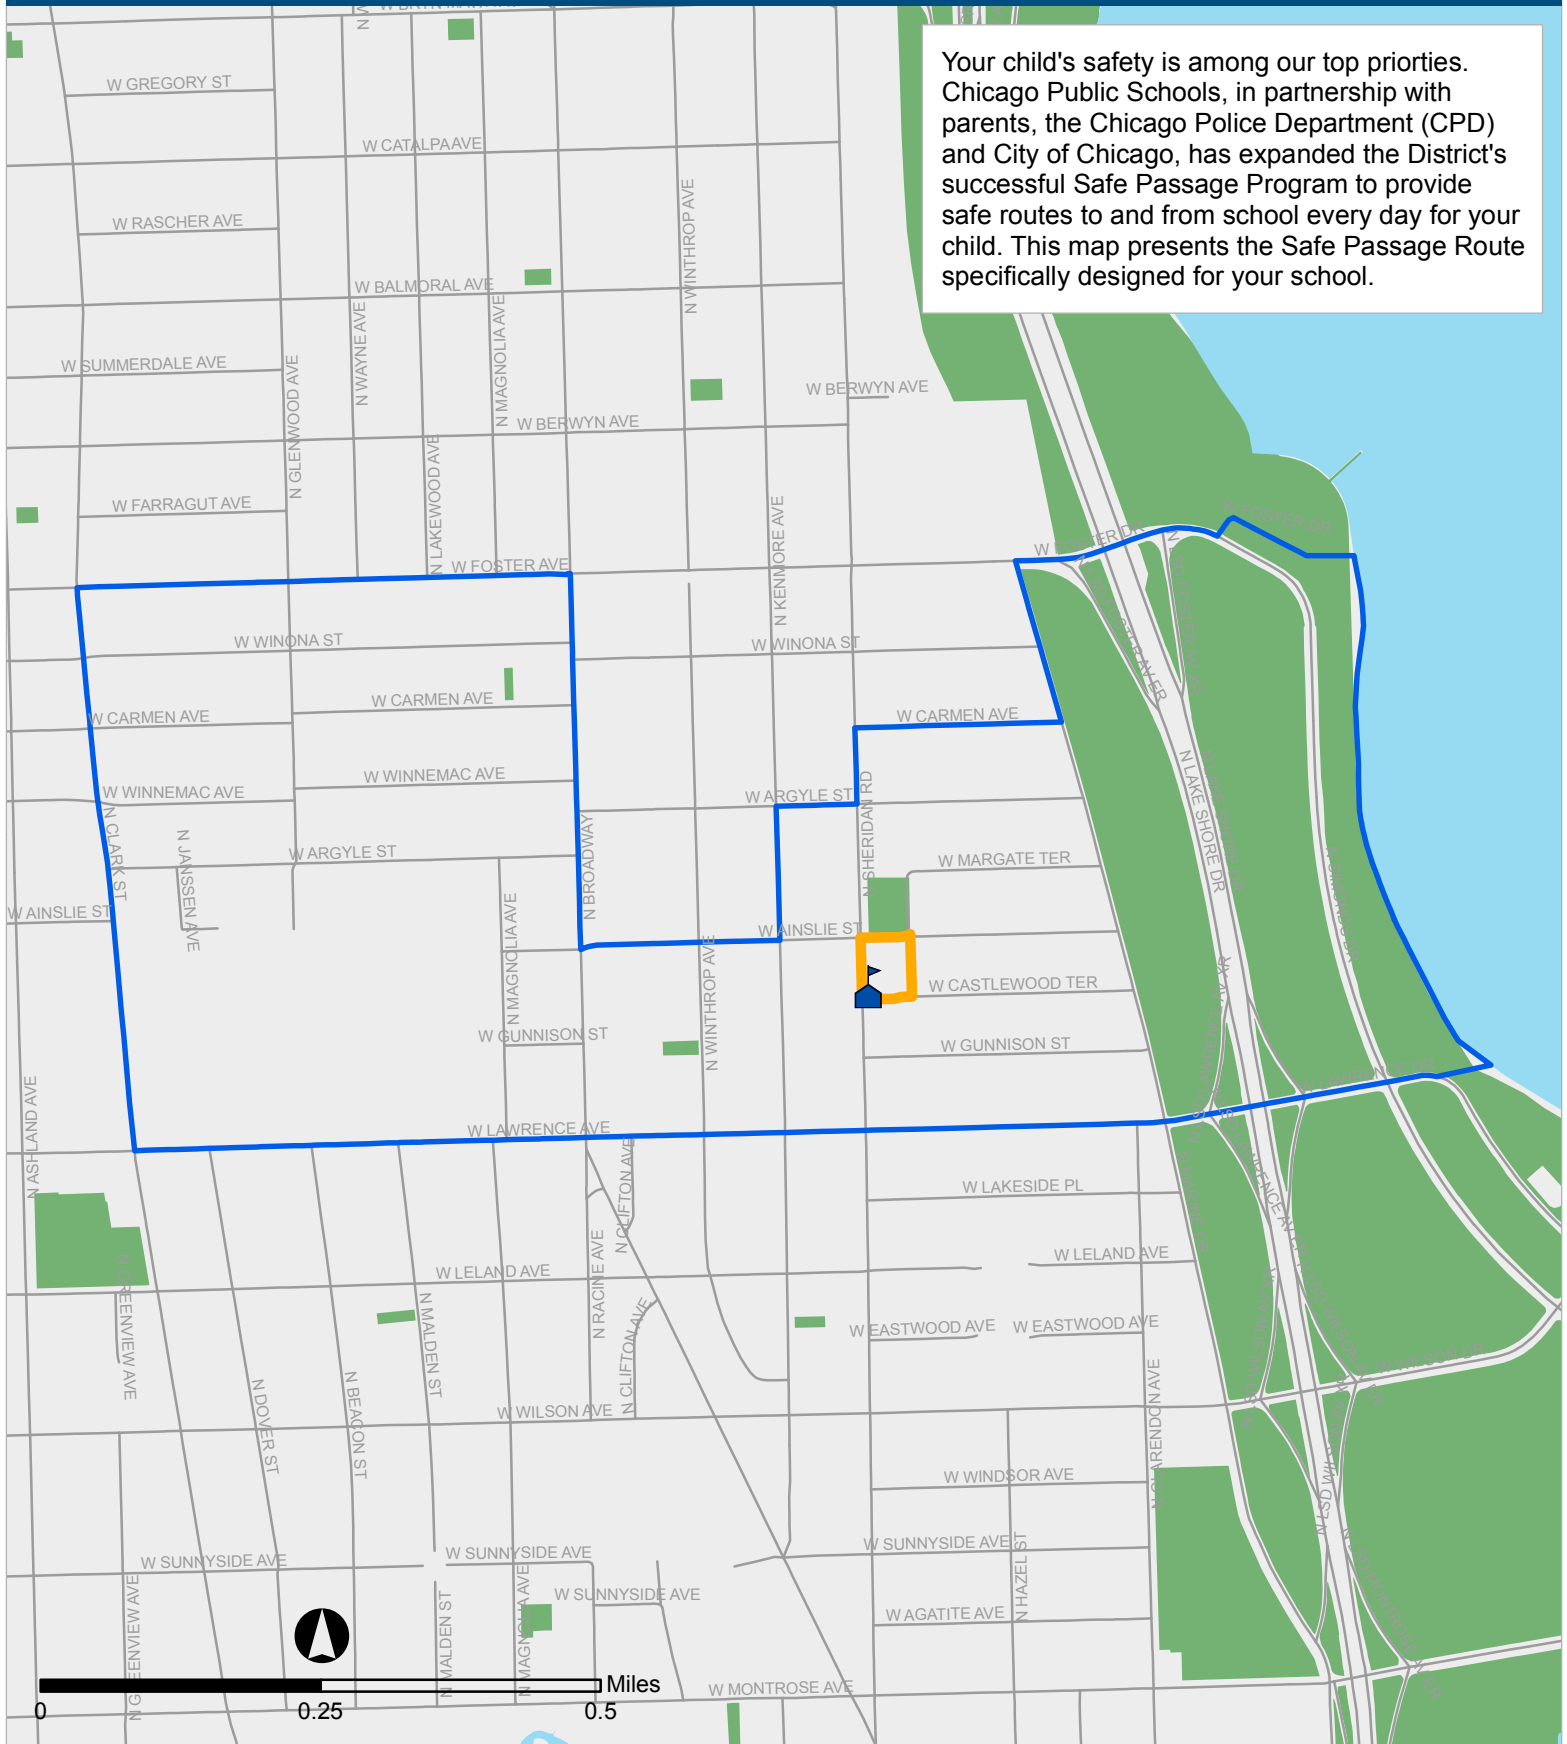

# SAFE PASSAGE ROUTES: MCCUTCHEON

Your child's safety is among our top priorities. Chicago Public Schools, in partnership with parents, the Chicago Police Department (CPD) and City of Chicago, has expanded the District's successful Safe Passage Program to provide safe routes to and from school every day for your child. This map presents the Safe Passage Route specifically designed for your school.

Safe Passage Route

School Location

Attendance Boundary

Park