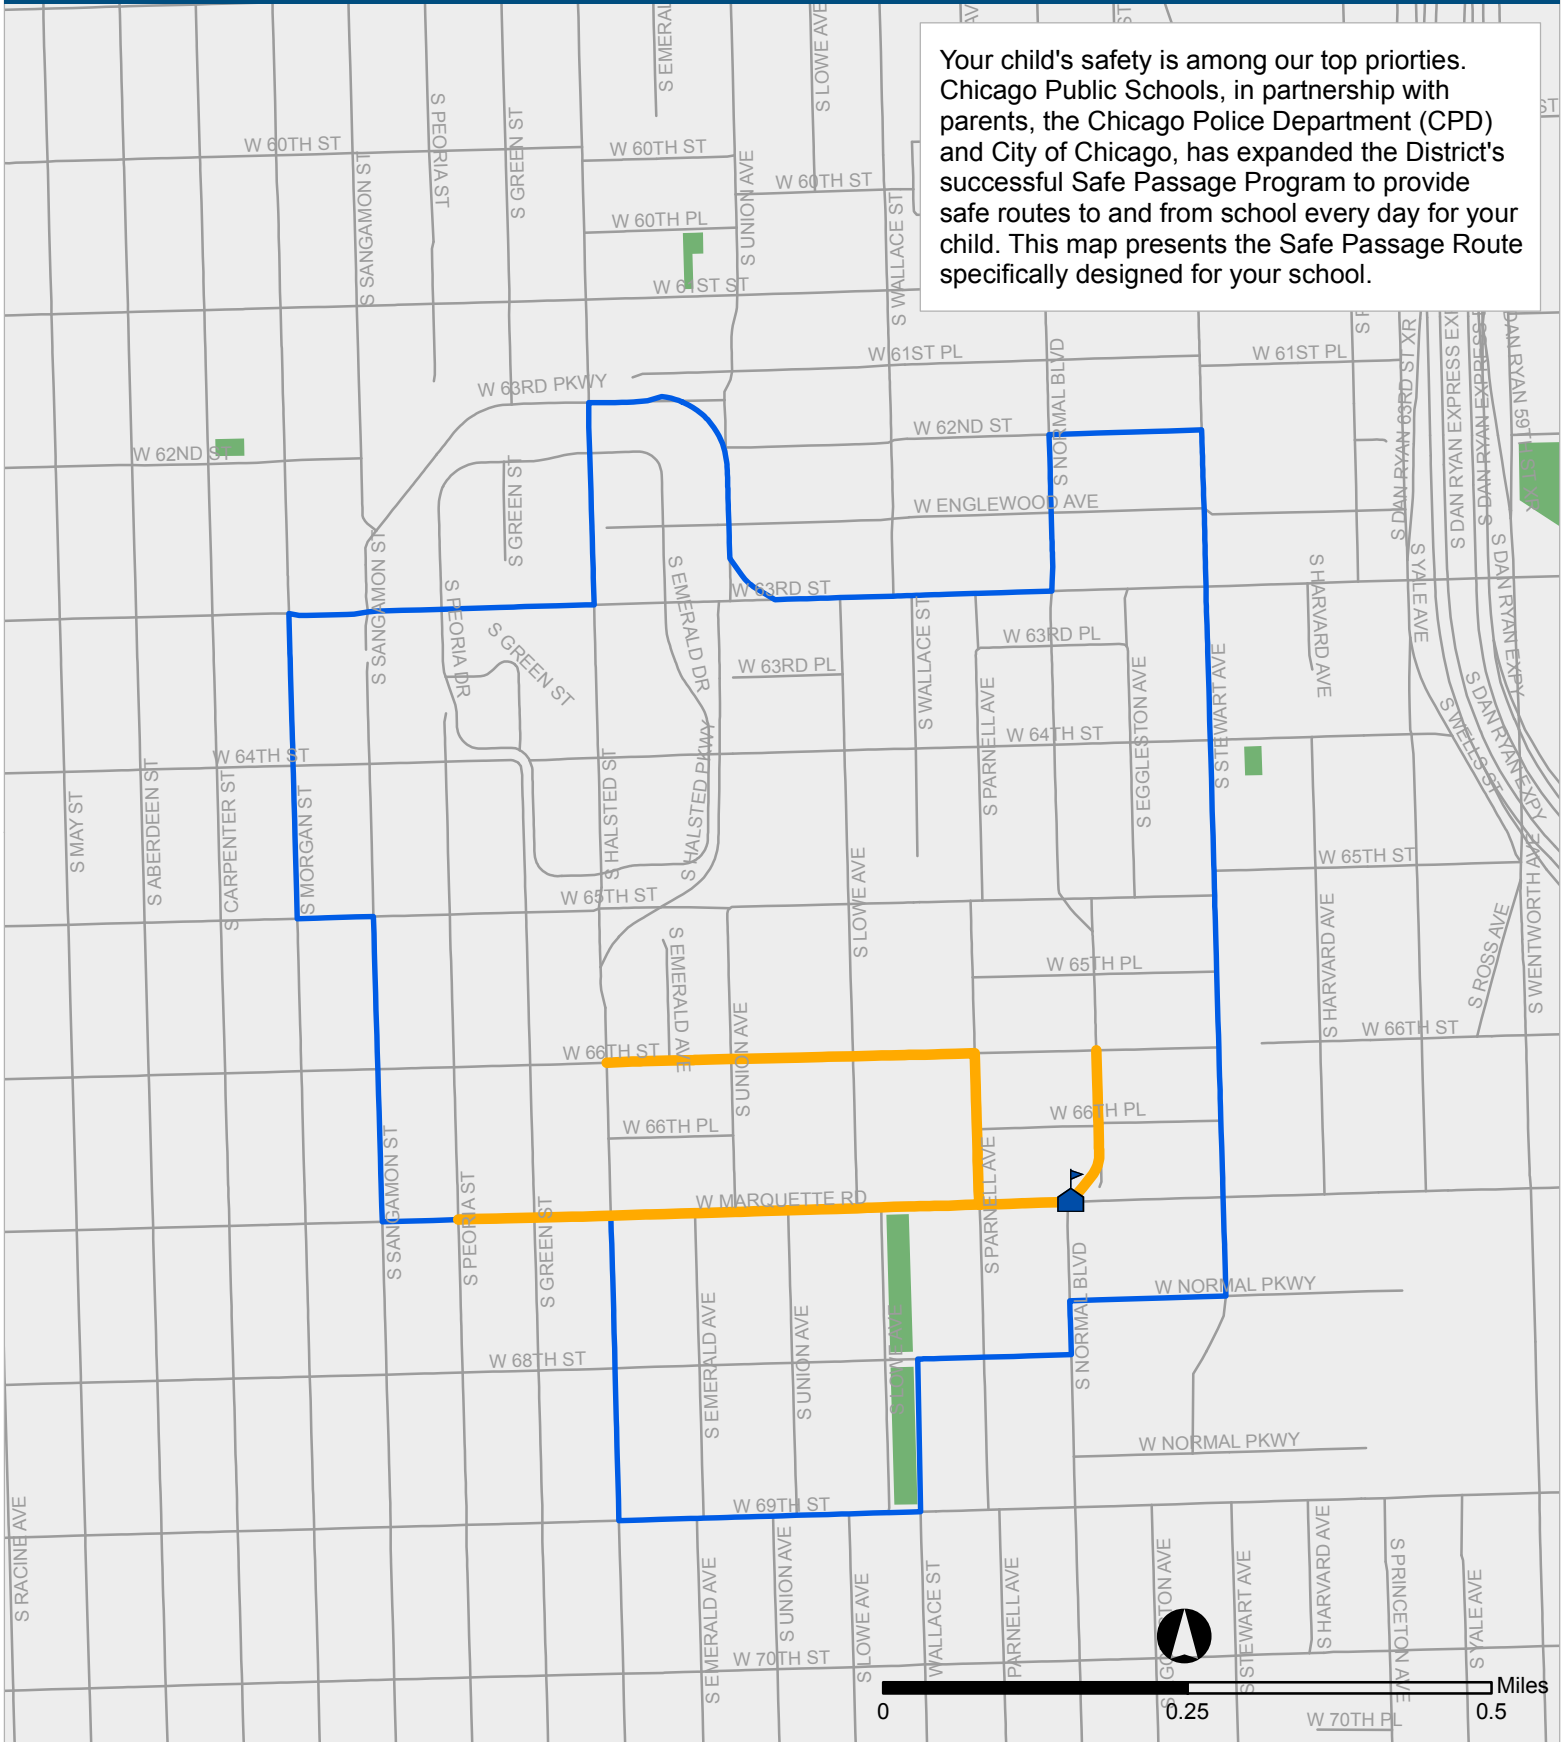

# SAFE PASSAGE ROUTES: MAYS

Your child's safety is among our top priorities. Chicago Public Schools, in partnership with parents, the Chicago Police Department (CPD) and City of Chicago, has expanded the District's successful Safe Passage Program to provide safe routes to and from school every day for your child. This map presents the Safe Passage Route specifically designed for your school.

— Safe Passage Route

Attendance Boundary

School Location

Park