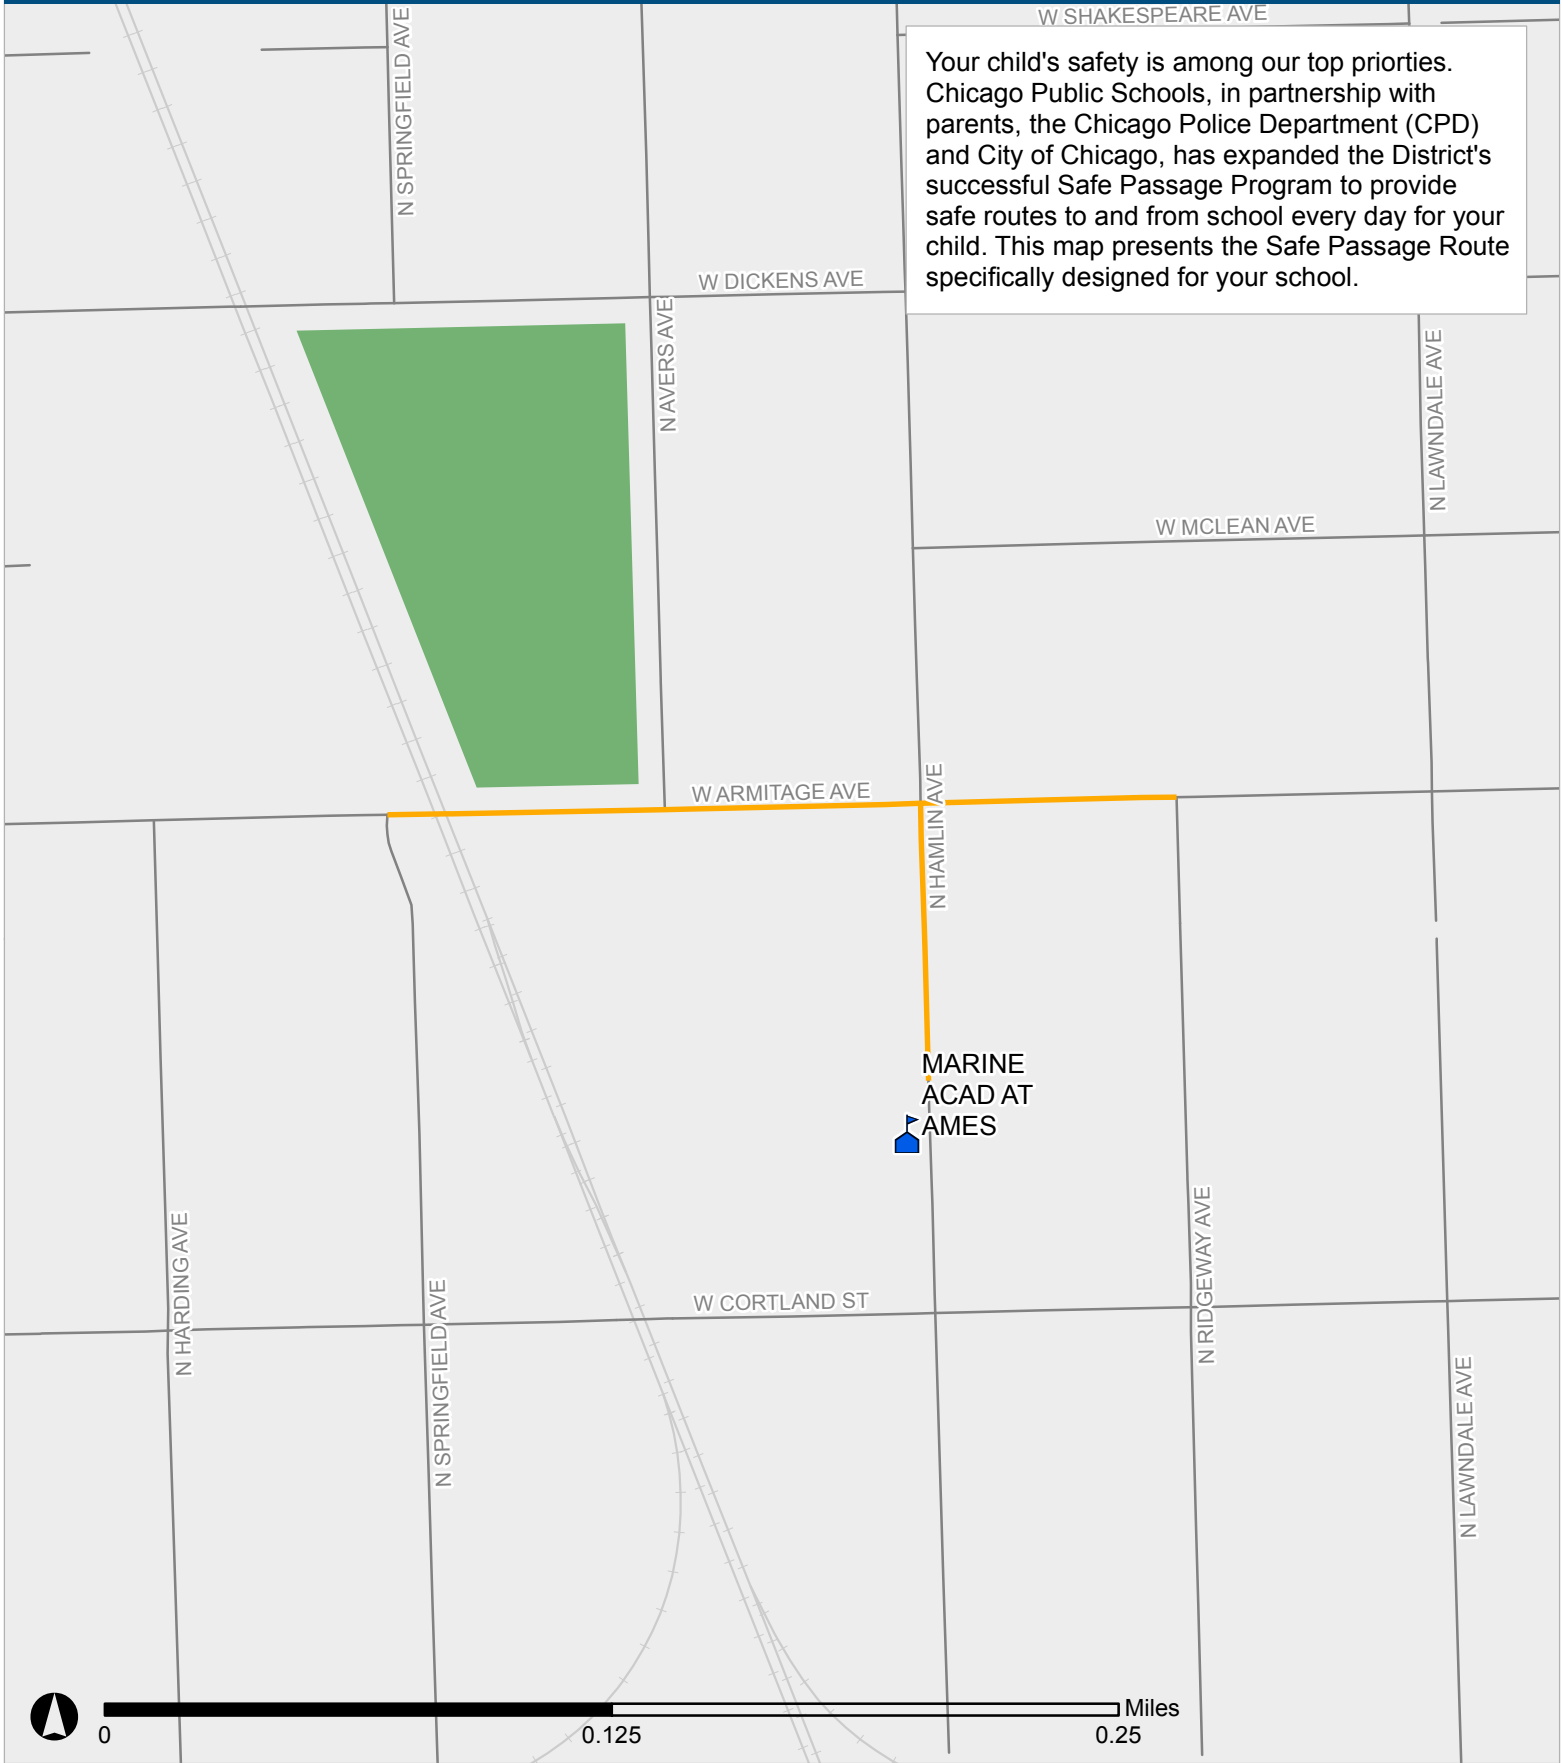

SAFE PASSAGE ROUTE: MARINE ACAD AT AMES

Your child's safety is among our top priorities. Chicago Public Schools, in partnership with parents, the Chicago Police Department (CPD) and City of Chicago, has expanded the District's successful Safe Passage Program to provide safe routes to and from school every day for your child. This map presents the Safe Passage Route specifically designed for your school.

 Safe Passage Route
 School Location

 Attendance Boundary
 Park