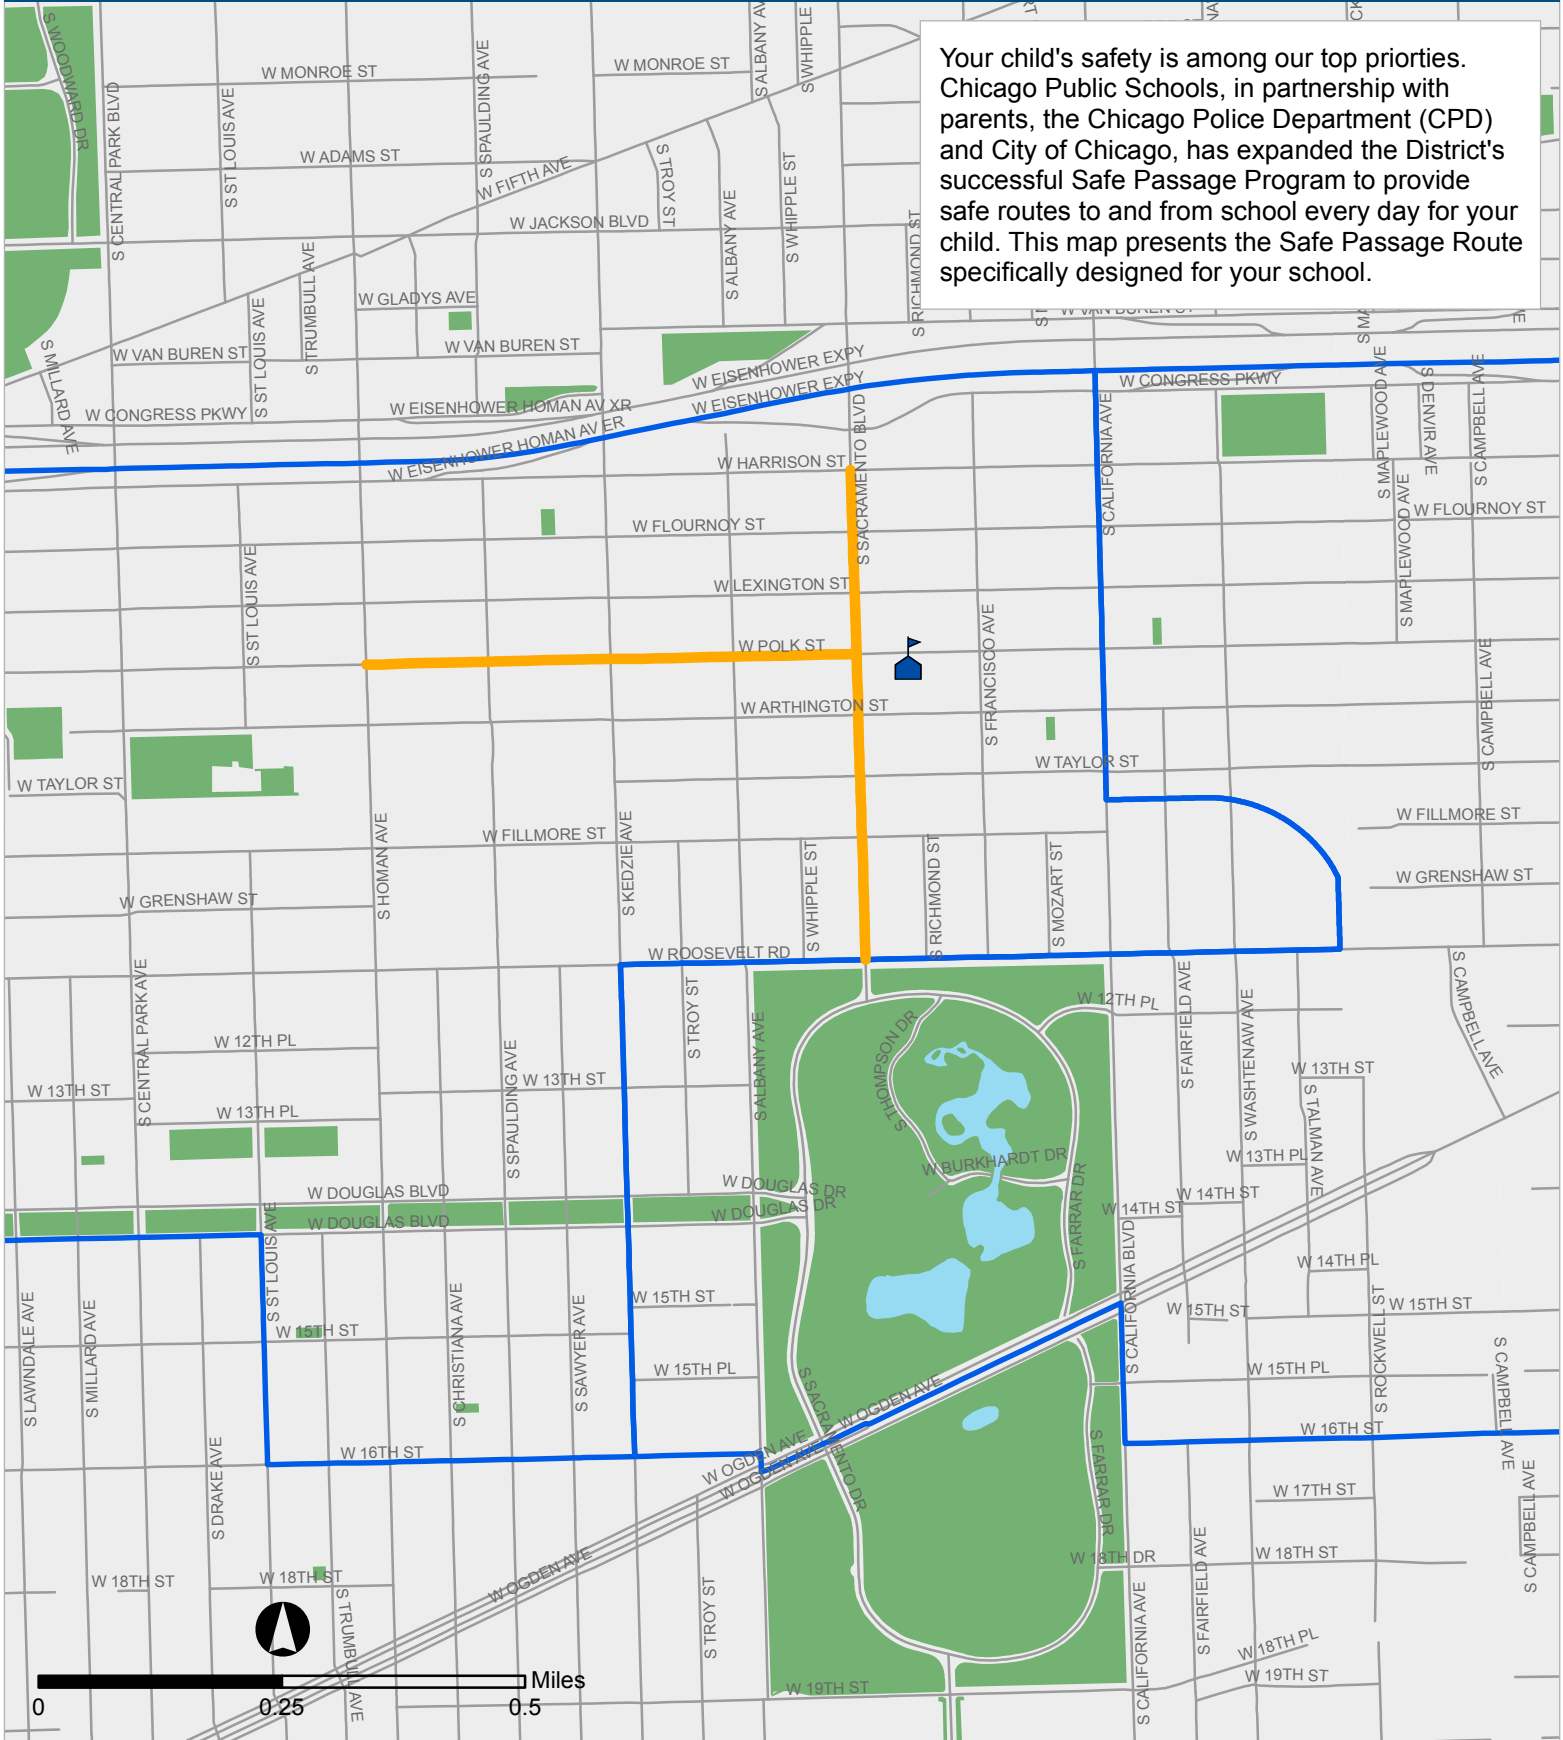

SAFE PASSAGE ROUTES: MANLEY HS

Your child's safety is among our top priorities. Chicago Public Schools, in partnership with parents, the Chicago Police Department (CPD) and City of Chicago, has expanded the District's successful Safe Passage Program to provide safe routes to and from school every day for your child. This map presents the Safe Passage Route specifically designed for your school.

 Safe Passage Route

 School Location

 Attendance Boundary

 Park