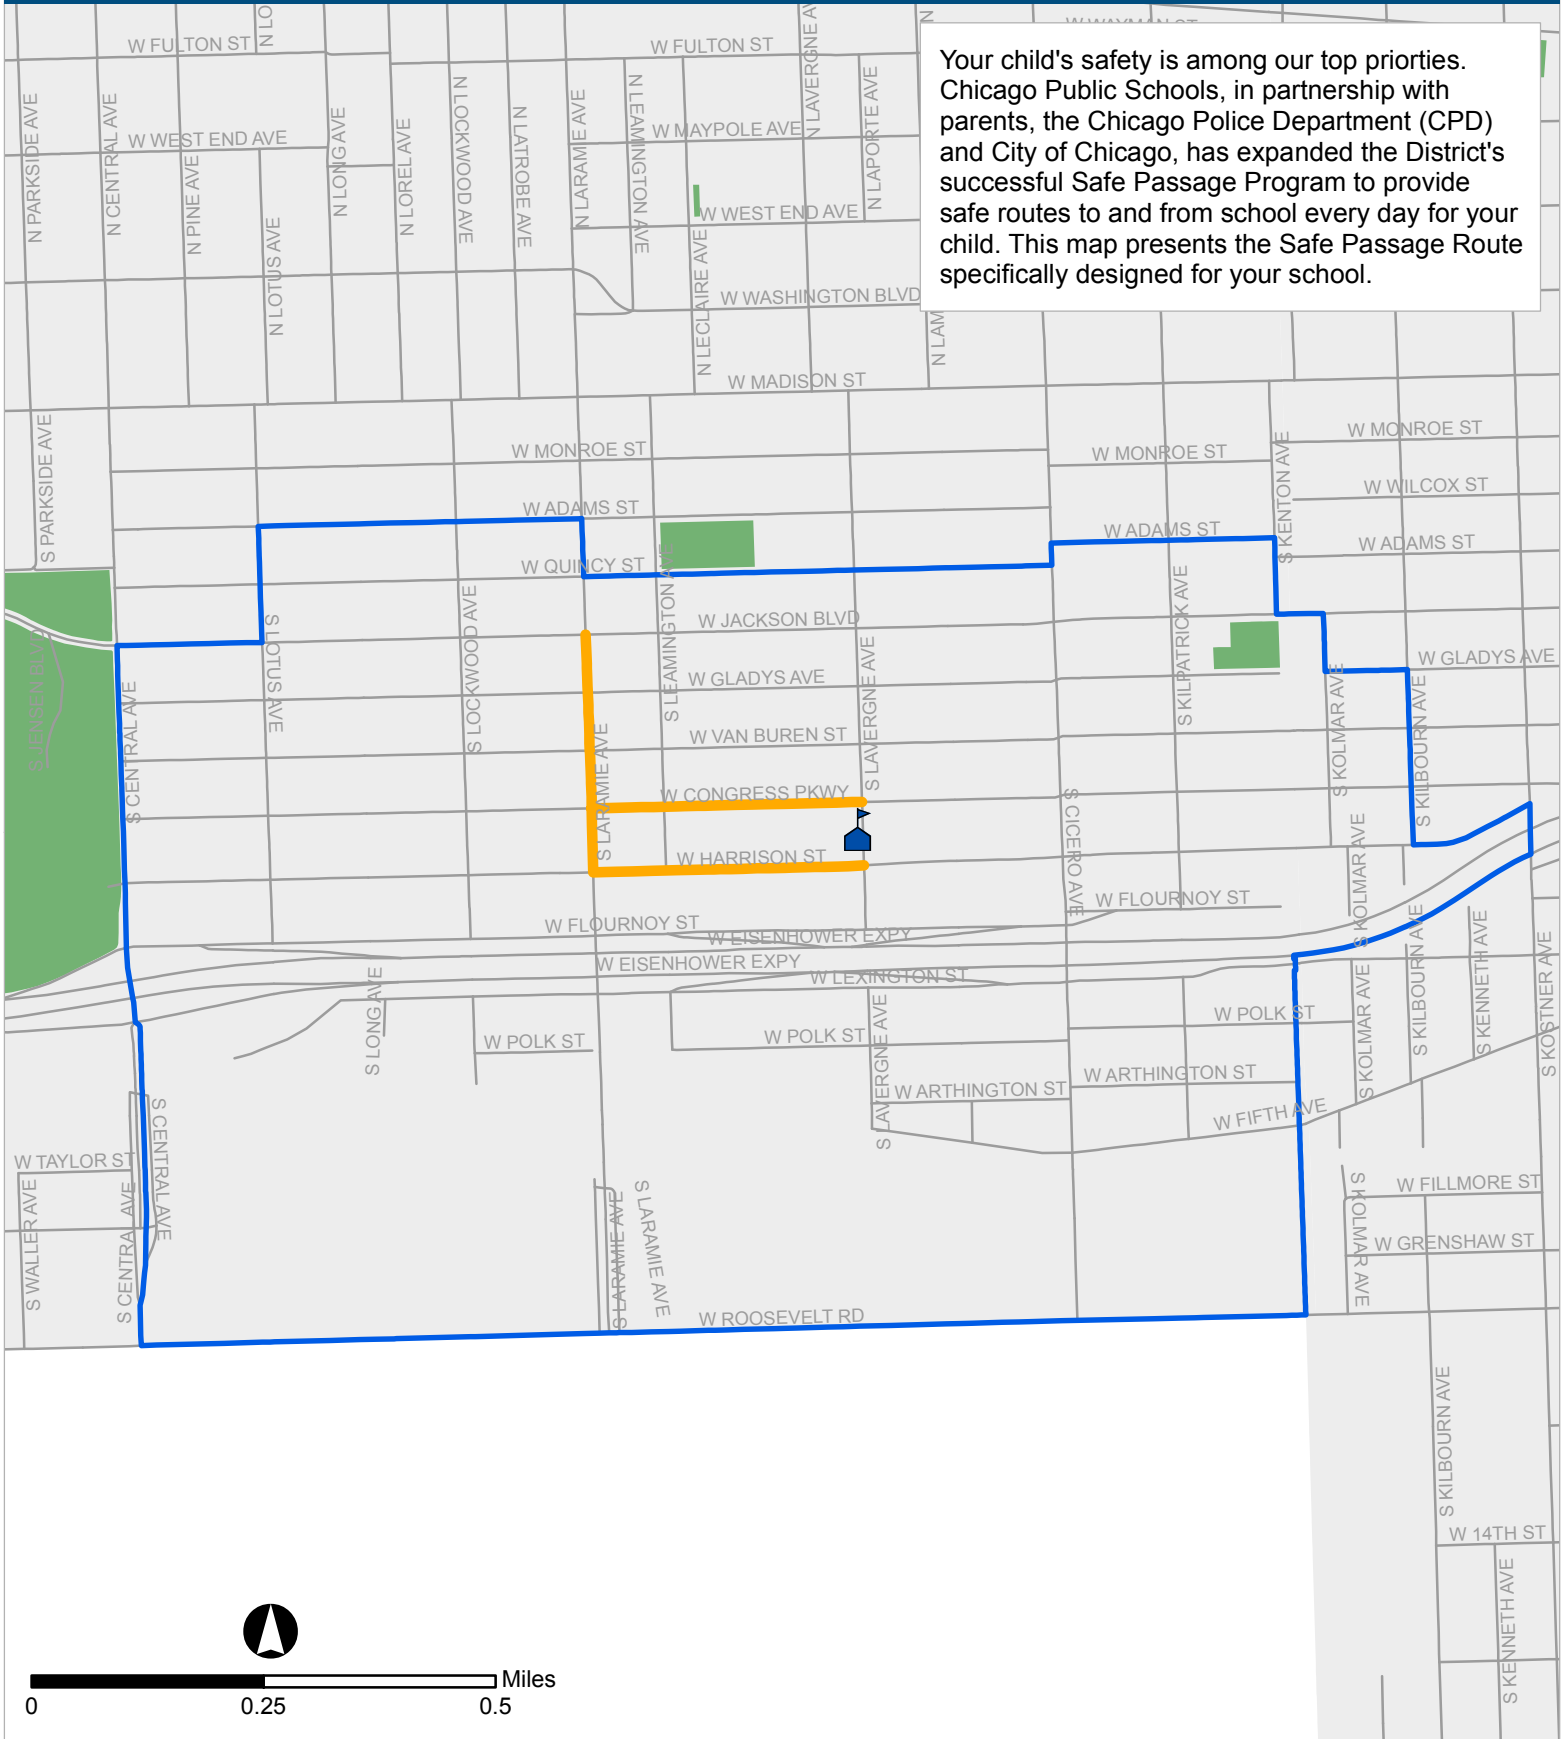

# SAFE PASSAGE ROUTES: LELAND

Your child's safety is among our top priorities. Chicago Public Schools, in partnership with parents, the Chicago Police Department (CPD) and City of Chicago, has expanded the District's successful Safe Passage Program to provide safe routes to and from school every day for your child. This map presents the Safe Passage Route specifically designed for your school.

-  Safe Passage Route
-  School Location

-  Attendance Boundary
-  Park