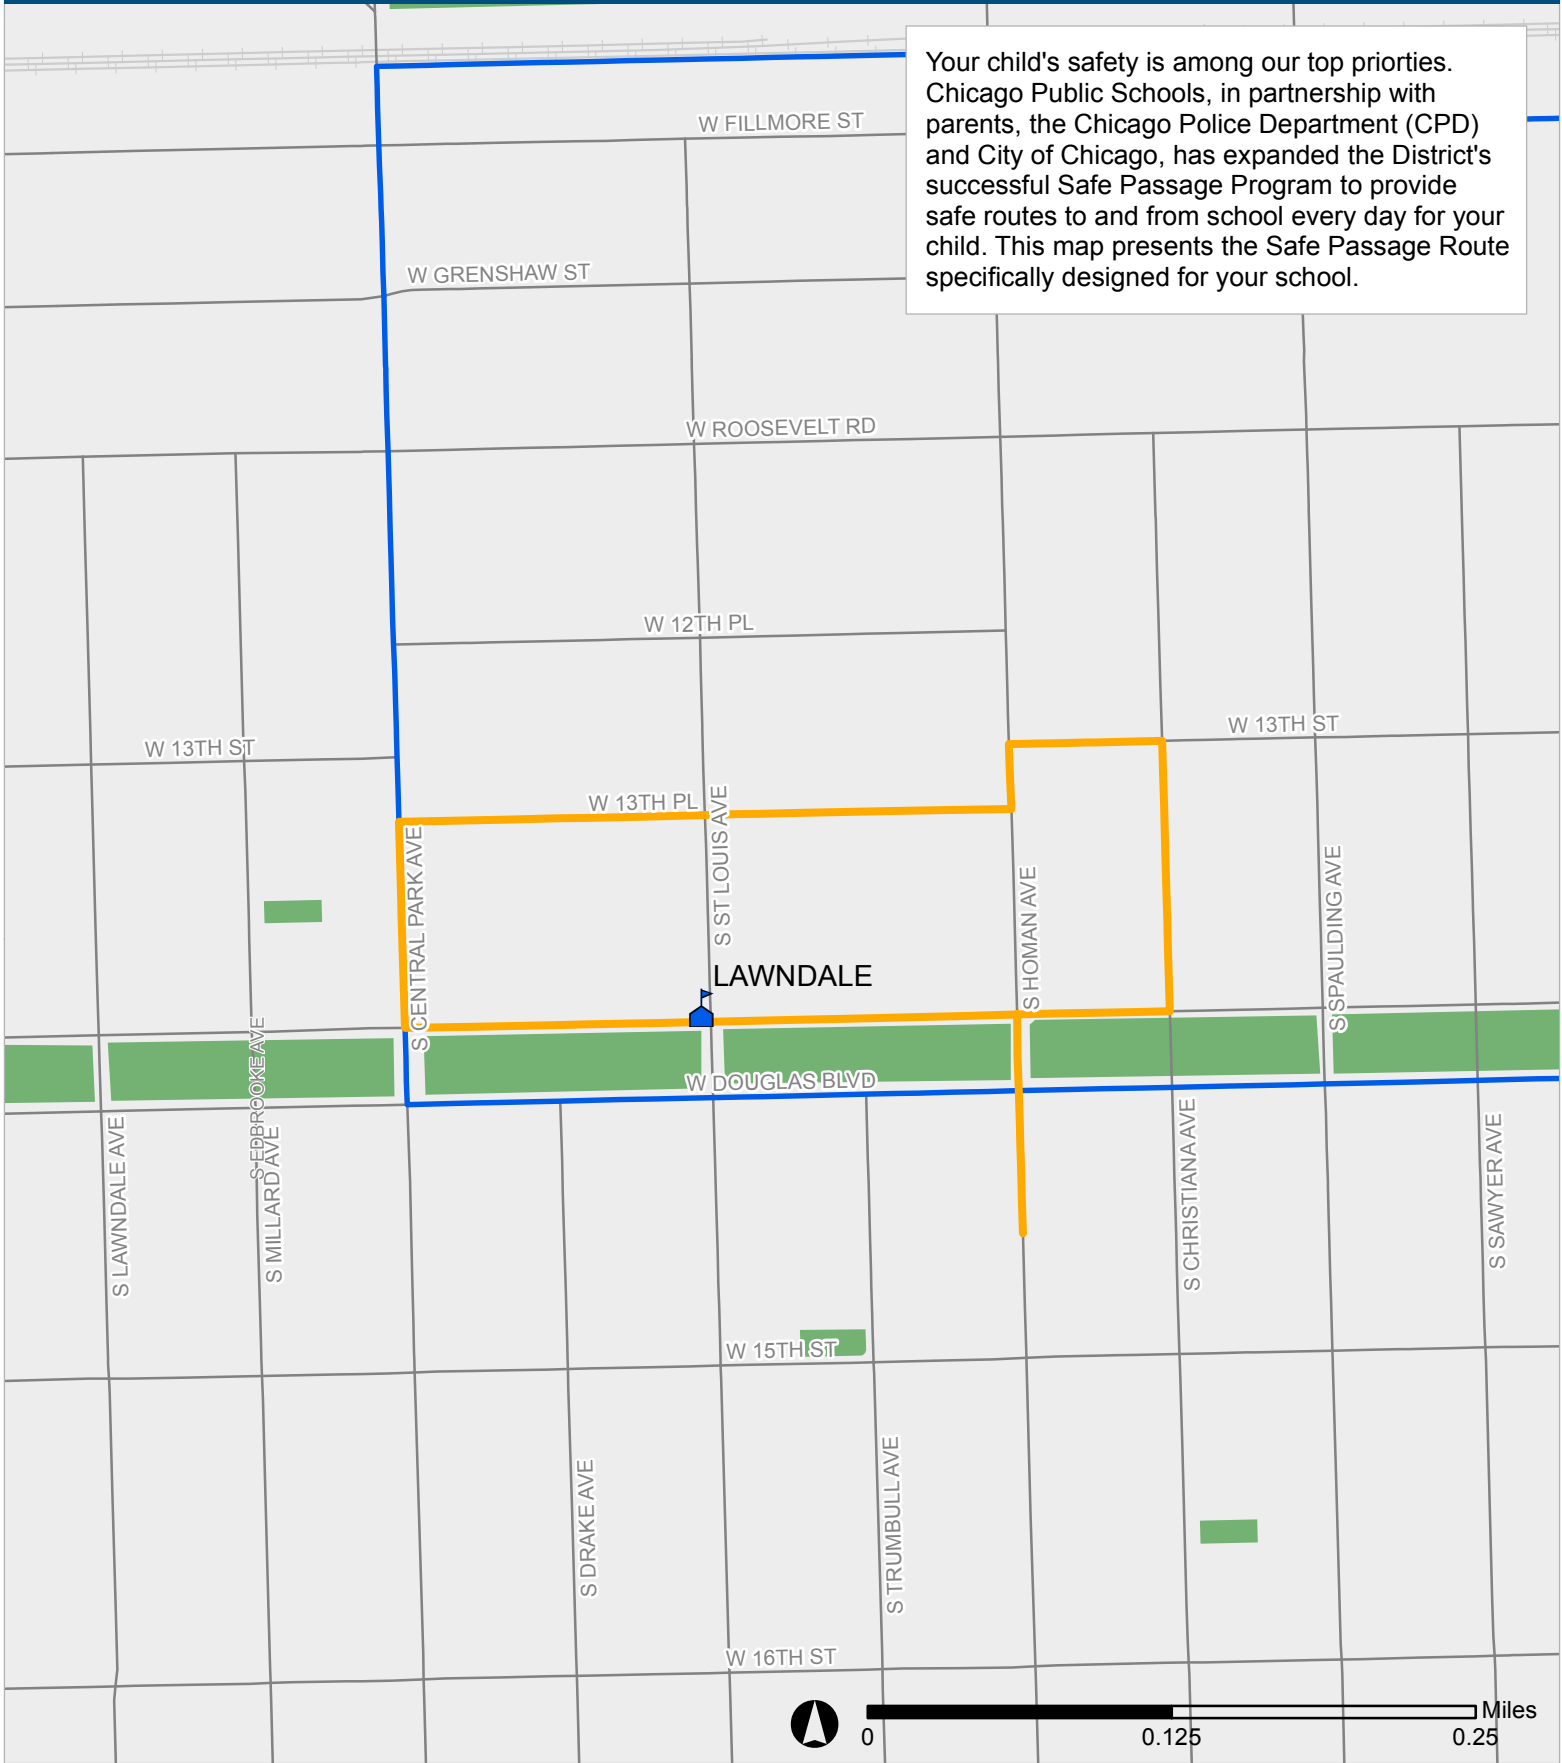

SAFE PASSAGE ROUTE: LAWNSDALE ES

Your child's safety is among our top priorities. Chicago Public Schools, in partnership with parents, the Chicago Police Department (CPD) and City of Chicago, has expanded the District's successful Safe Passage Program to provide safe routes to and from school every day for your child. This map presents the Safe Passage Route specifically designed for your school.

-  Safe Passage Route
-  School Location

-  Attendance Boundary
-  Park

Updated 8 Aug 2015