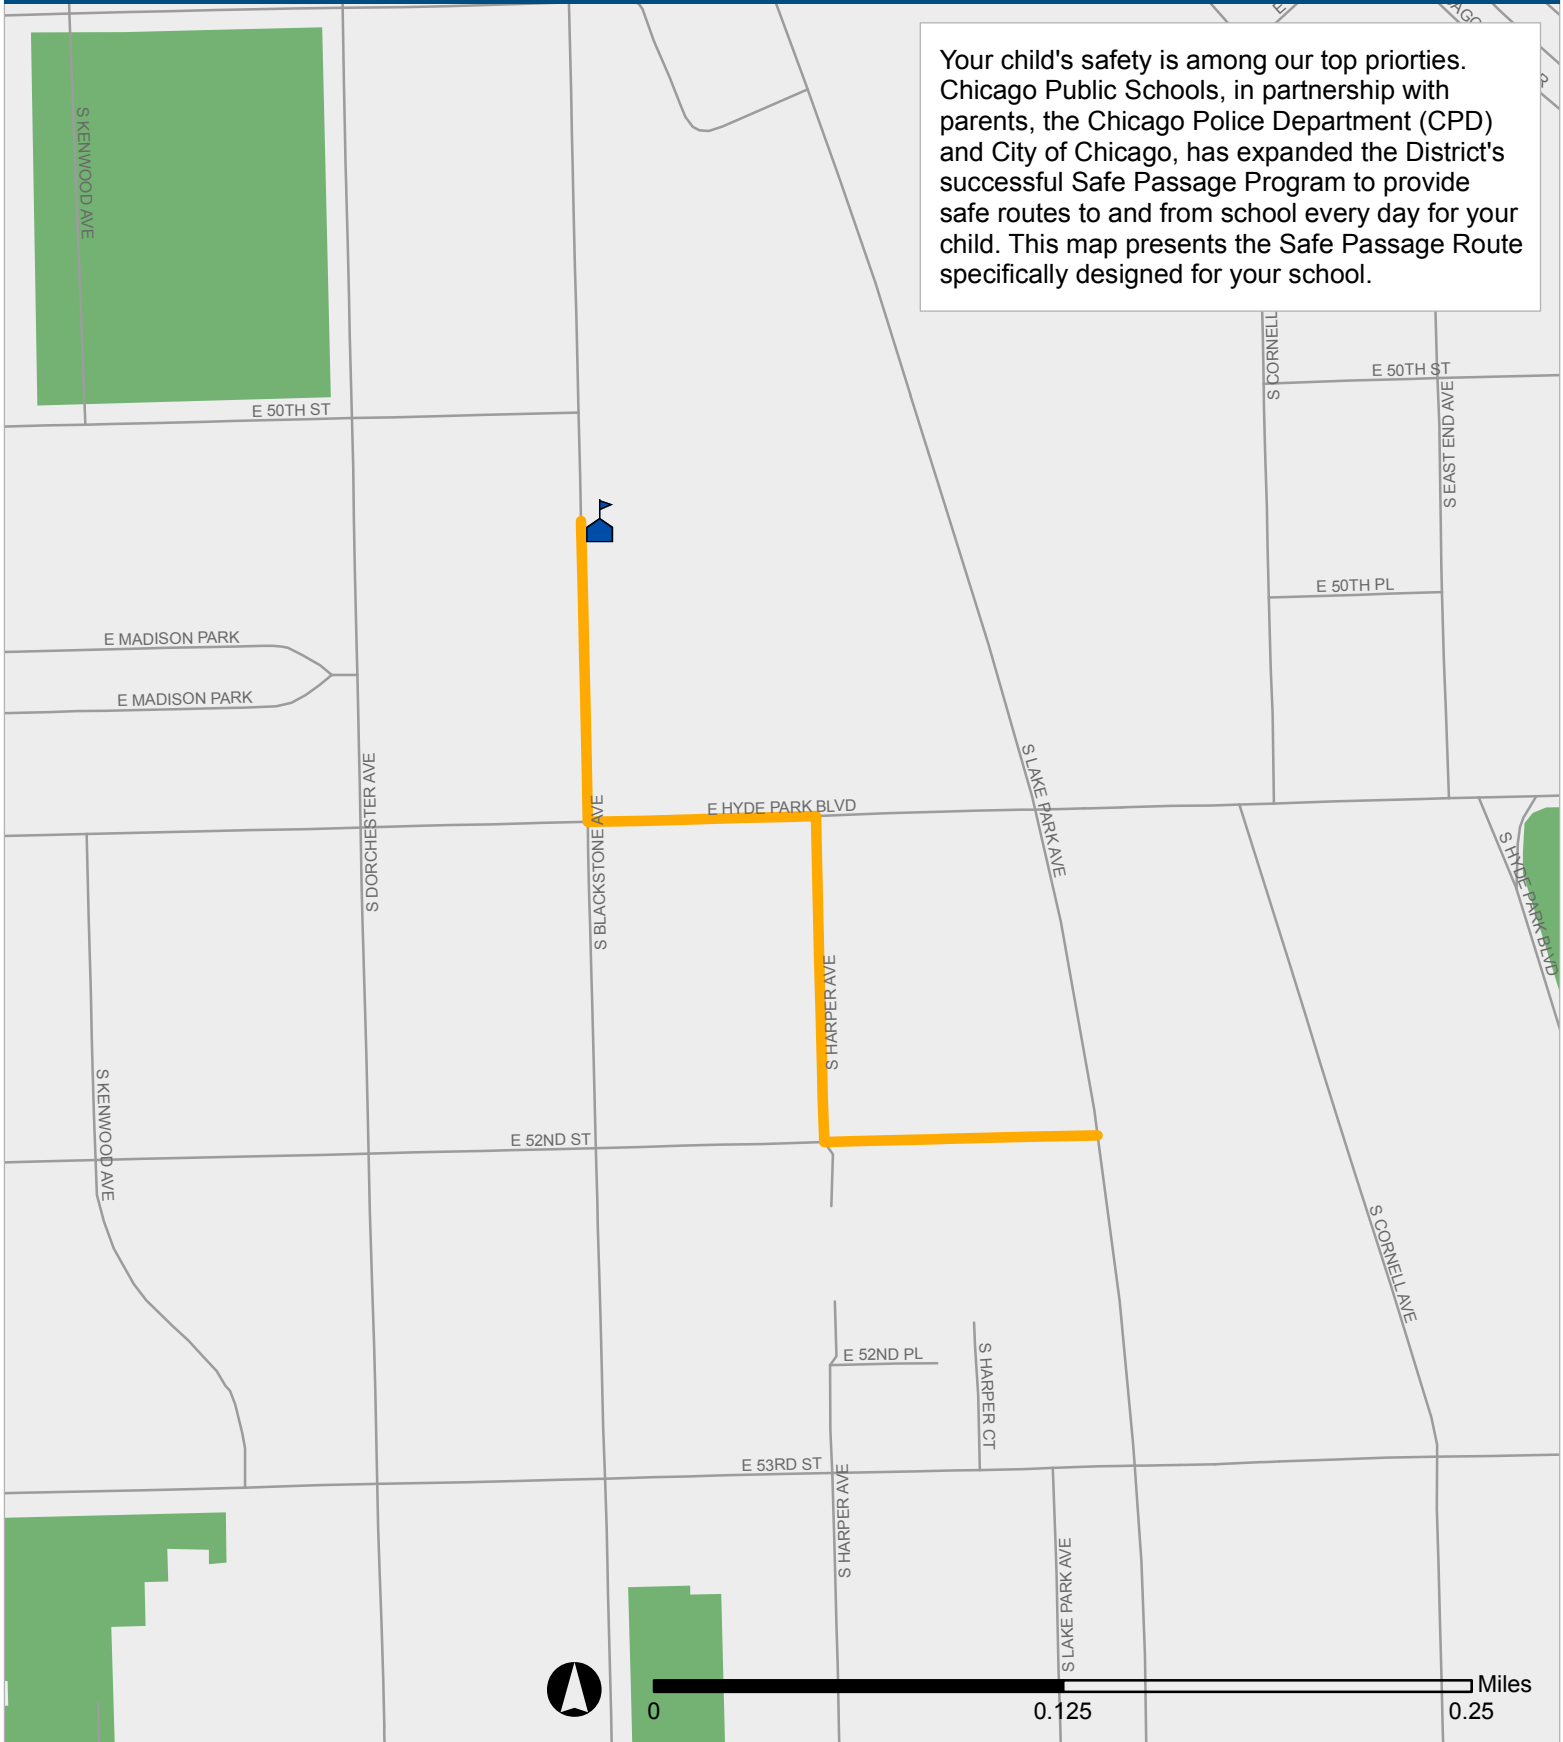

SAFE PASSAGE ROUTES: KENWOOD HS

Your child's safety is among our top priorities. Chicago Public Schools, in partnership with parents, the Chicago Police Department (CPD) and City of Chicago, has expanded the District's successful Safe Passage Program to provide safe routes to and from school every day for your child. This map presents the Safe Passage Route specifically designed for your school.

 Safe Passage Route

 School Location

 Park