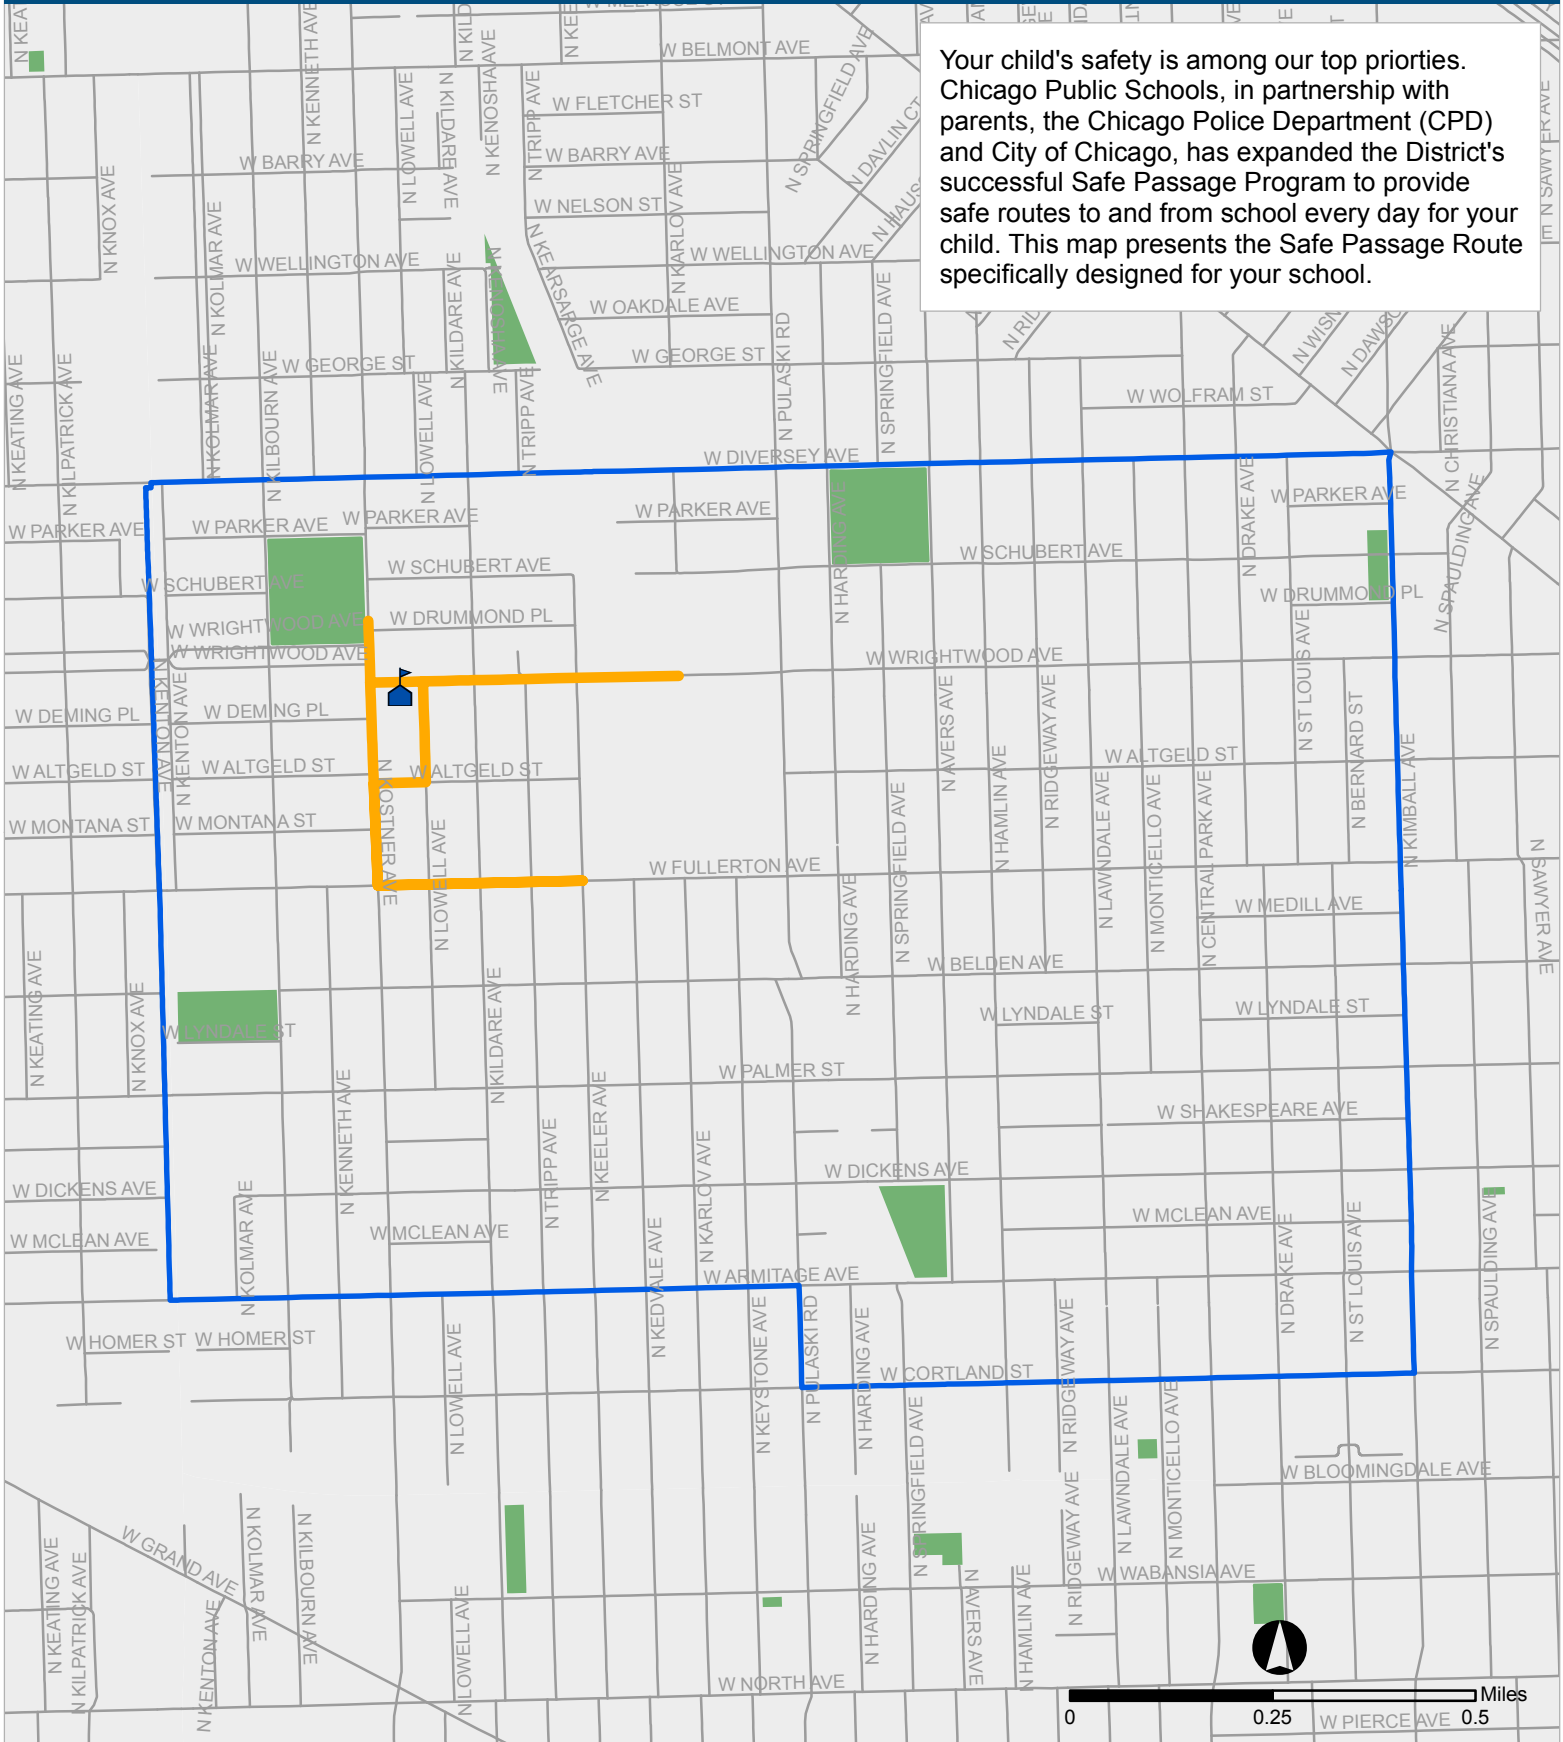

# SAFE PASSAGE ROUTES: KELVYN PARK HS

Your child's safety is among our top priorities. Chicago Public Schools, in partnership with parents, the Chicago Police Department (CPD) and City of Chicago, has expanded the District's successful Safe Passage Program to provide safe routes to and from school every day for your child. This map presents the Safe Passage Route specifically designed for your school.

— Safe Passage Route

🚩 School Location

▭ Attendance Boundary

■ Park