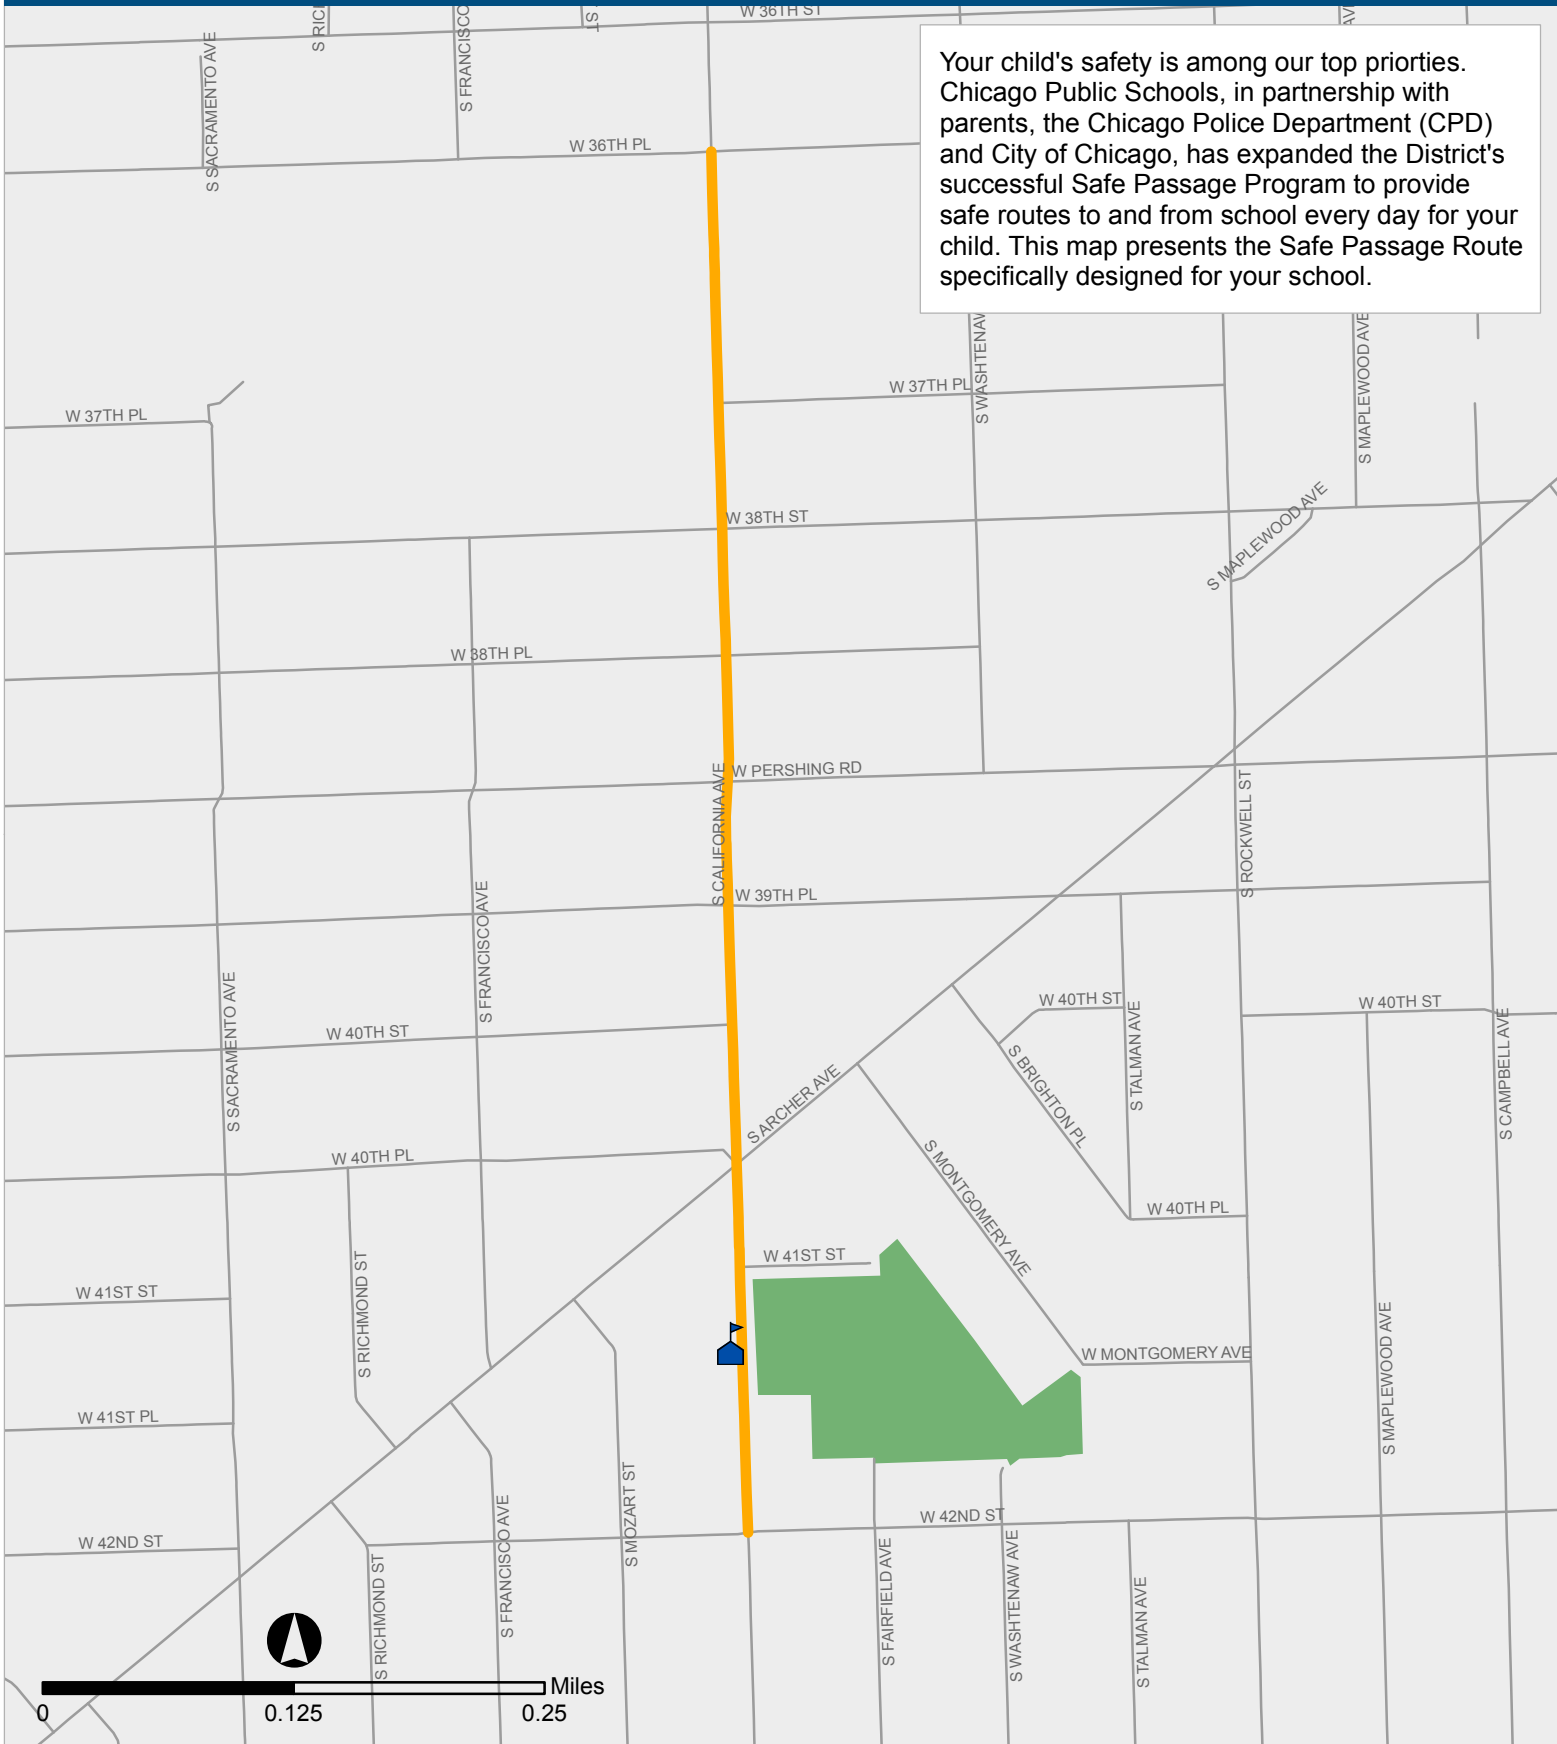

SAFE PASSAGE ROUTES: KELLY HS

Your child's safety is among our top priorities. Chicago Public Schools, in partnership with parents, the Chicago Police Department (CPD) and City of Chicago, has expanded the District's successful Safe Passage Program to provide safe routes to and from school every day for your child. This map presents the Safe Passage Route specifically designed for your school.

— Safe Passage Route

■ Park

🏠 School Location