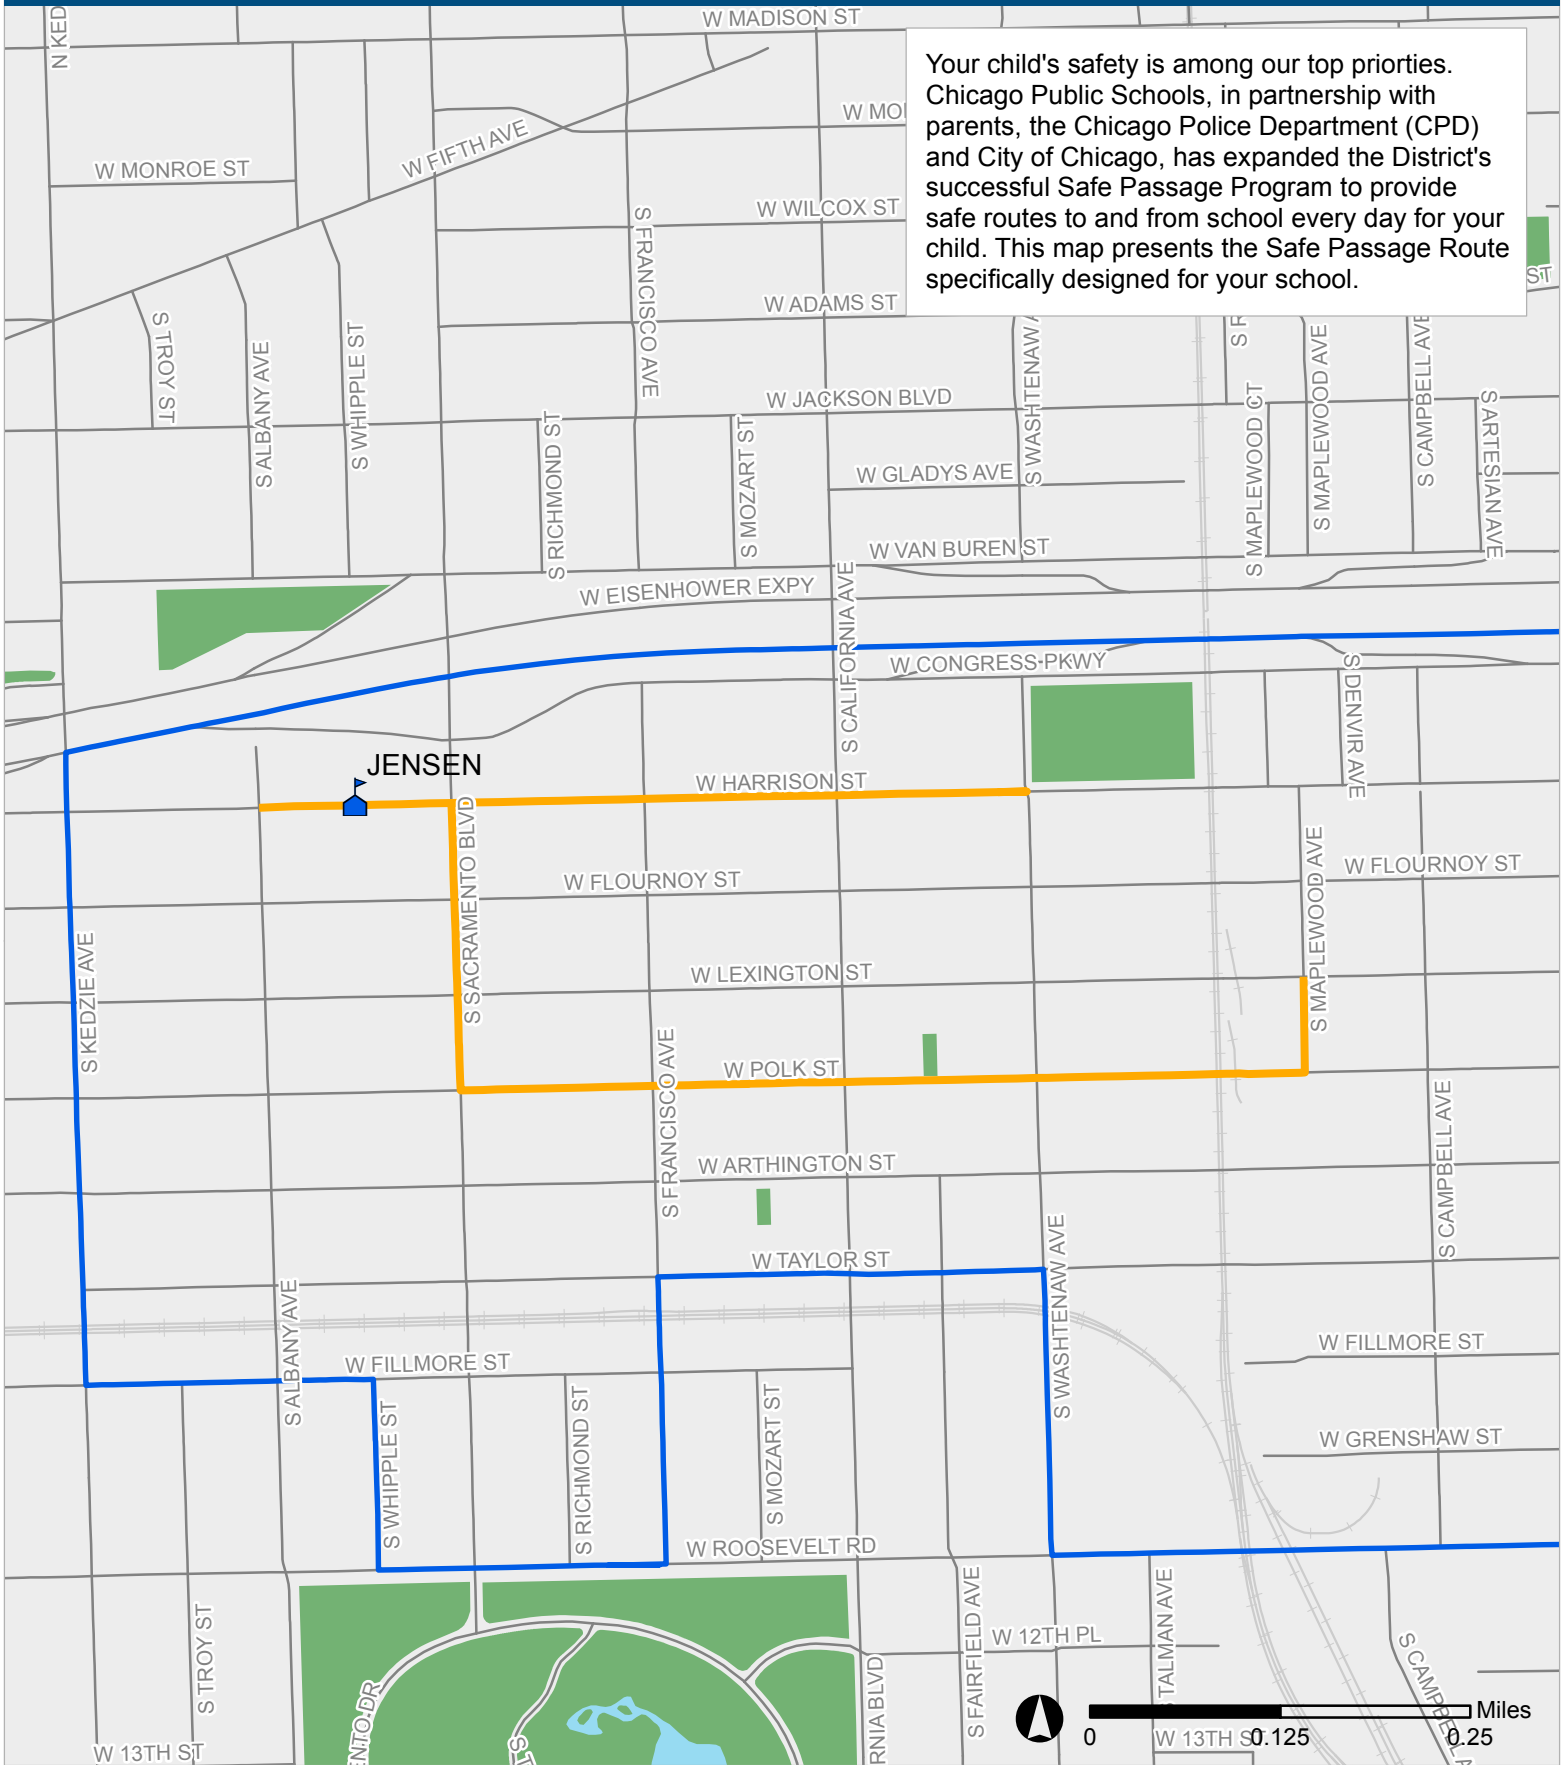

# SAFE PASSAGE ROUTE: JENSEN ES

Your child's safety is among our top priorities. Chicago Public Schools, in partnership with parents, the Chicago Police Department (CPD) and City of Chicago, has expanded the District's successful Safe Passage Program to provide safe routes to and from school every day for your child. This map presents the Safe Passage Route specifically designed for your school.

 Safe Passage Route  
 School Location

 Attendance Boundary  
 Park