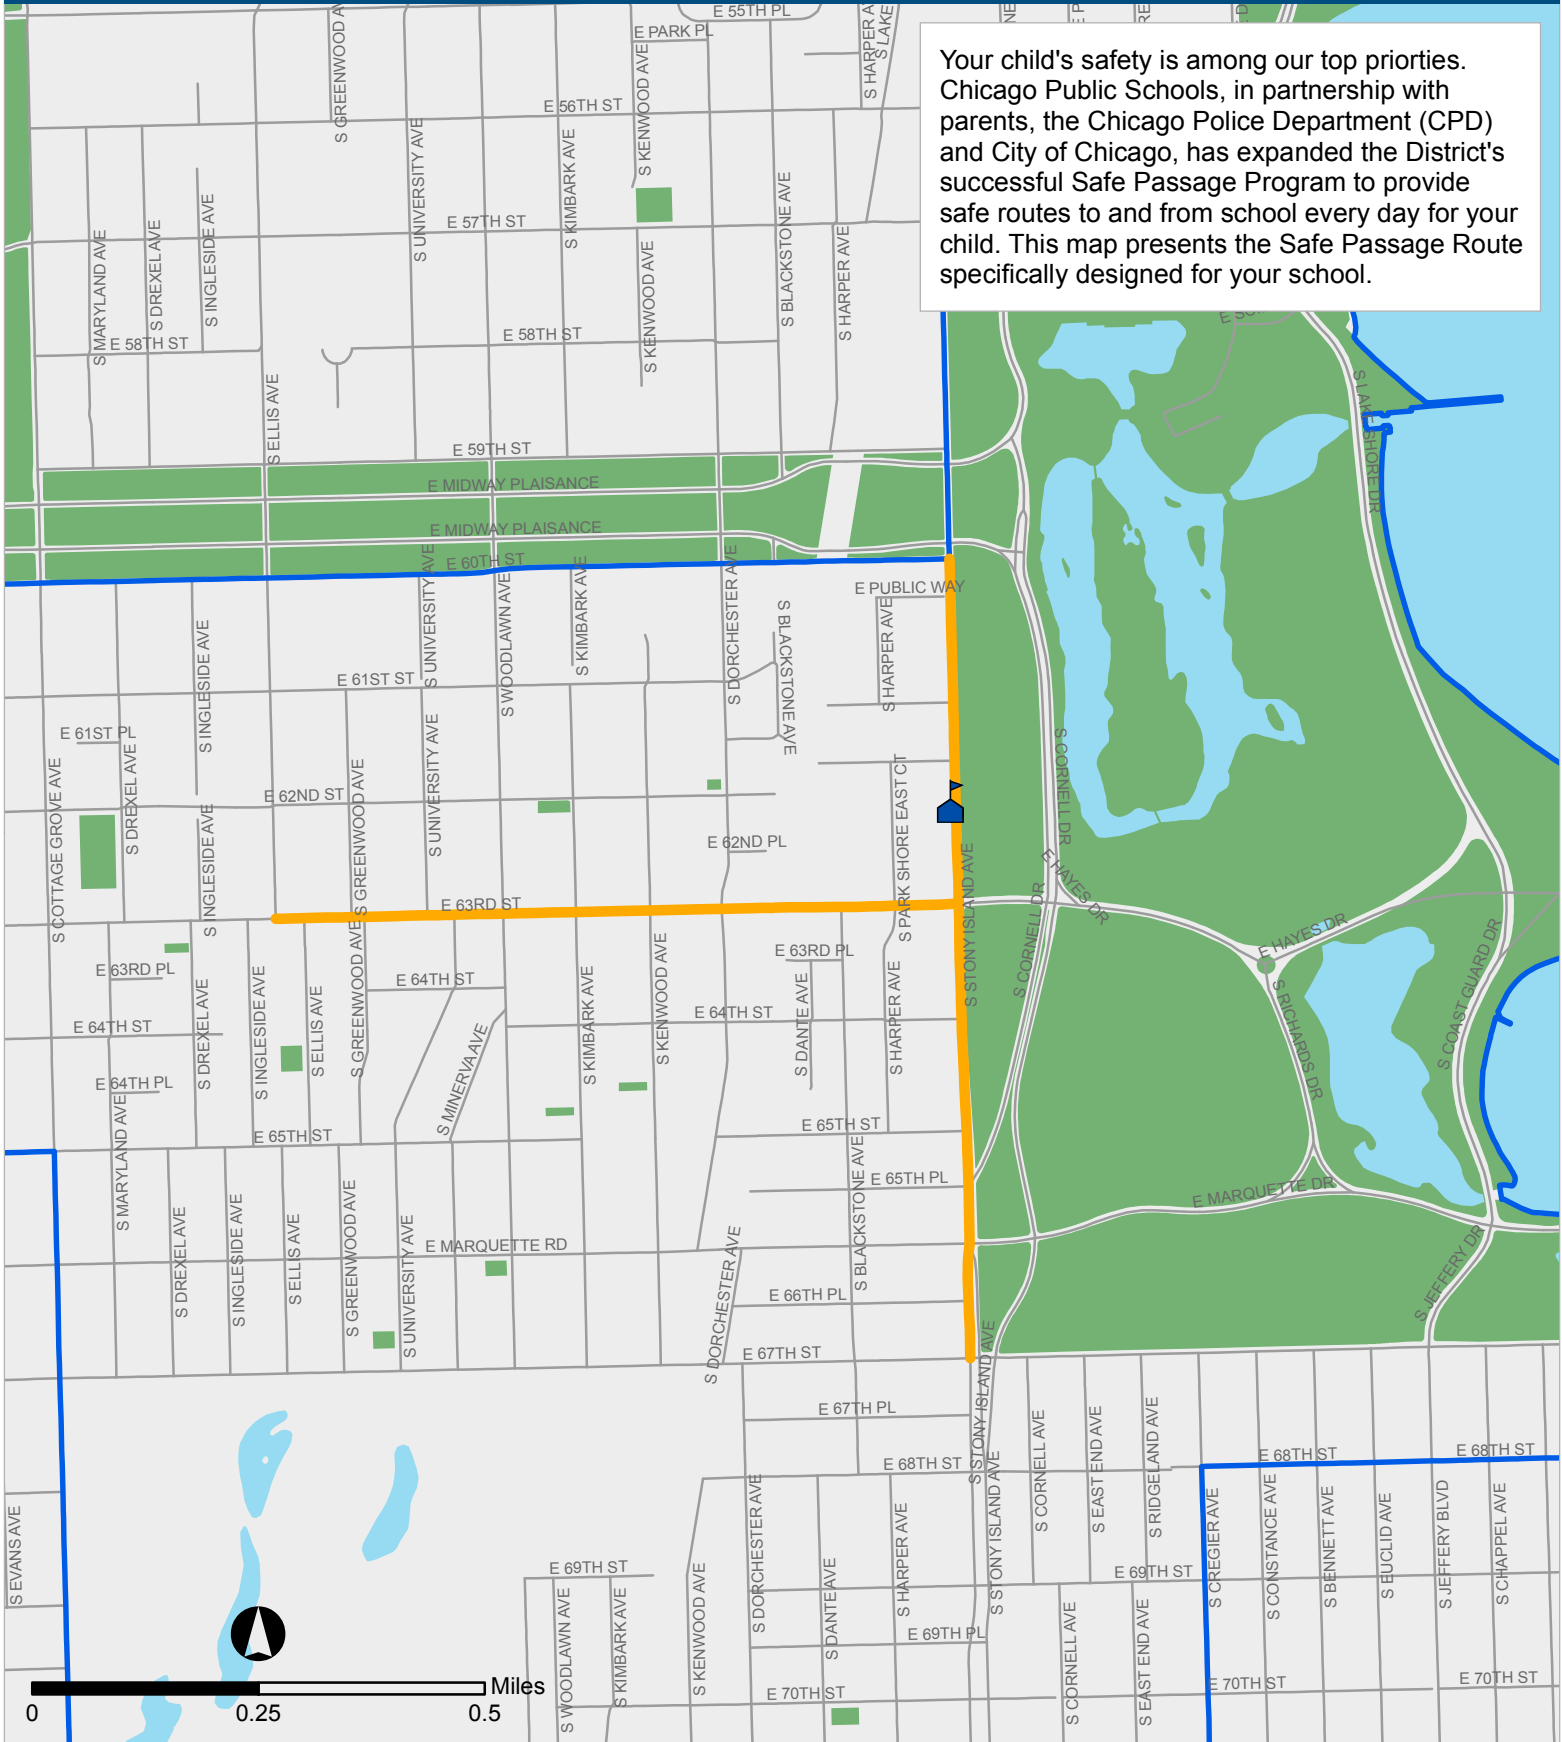

SAFE PASSAGE ROUTES: HYDE PARK HS

Your child's safety is among our top priorities. Chicago Public Schools, in partnership with parents, the Chicago Police Department (CPD) and City of Chicago, has expanded the District's successful Safe Passage Program to provide safe routes to and from school every day for your child. This map presents the Safe Passage Route specifically designed for your school.

 Safe Passage Route

 School Location

 Attendance Boundary

 Park