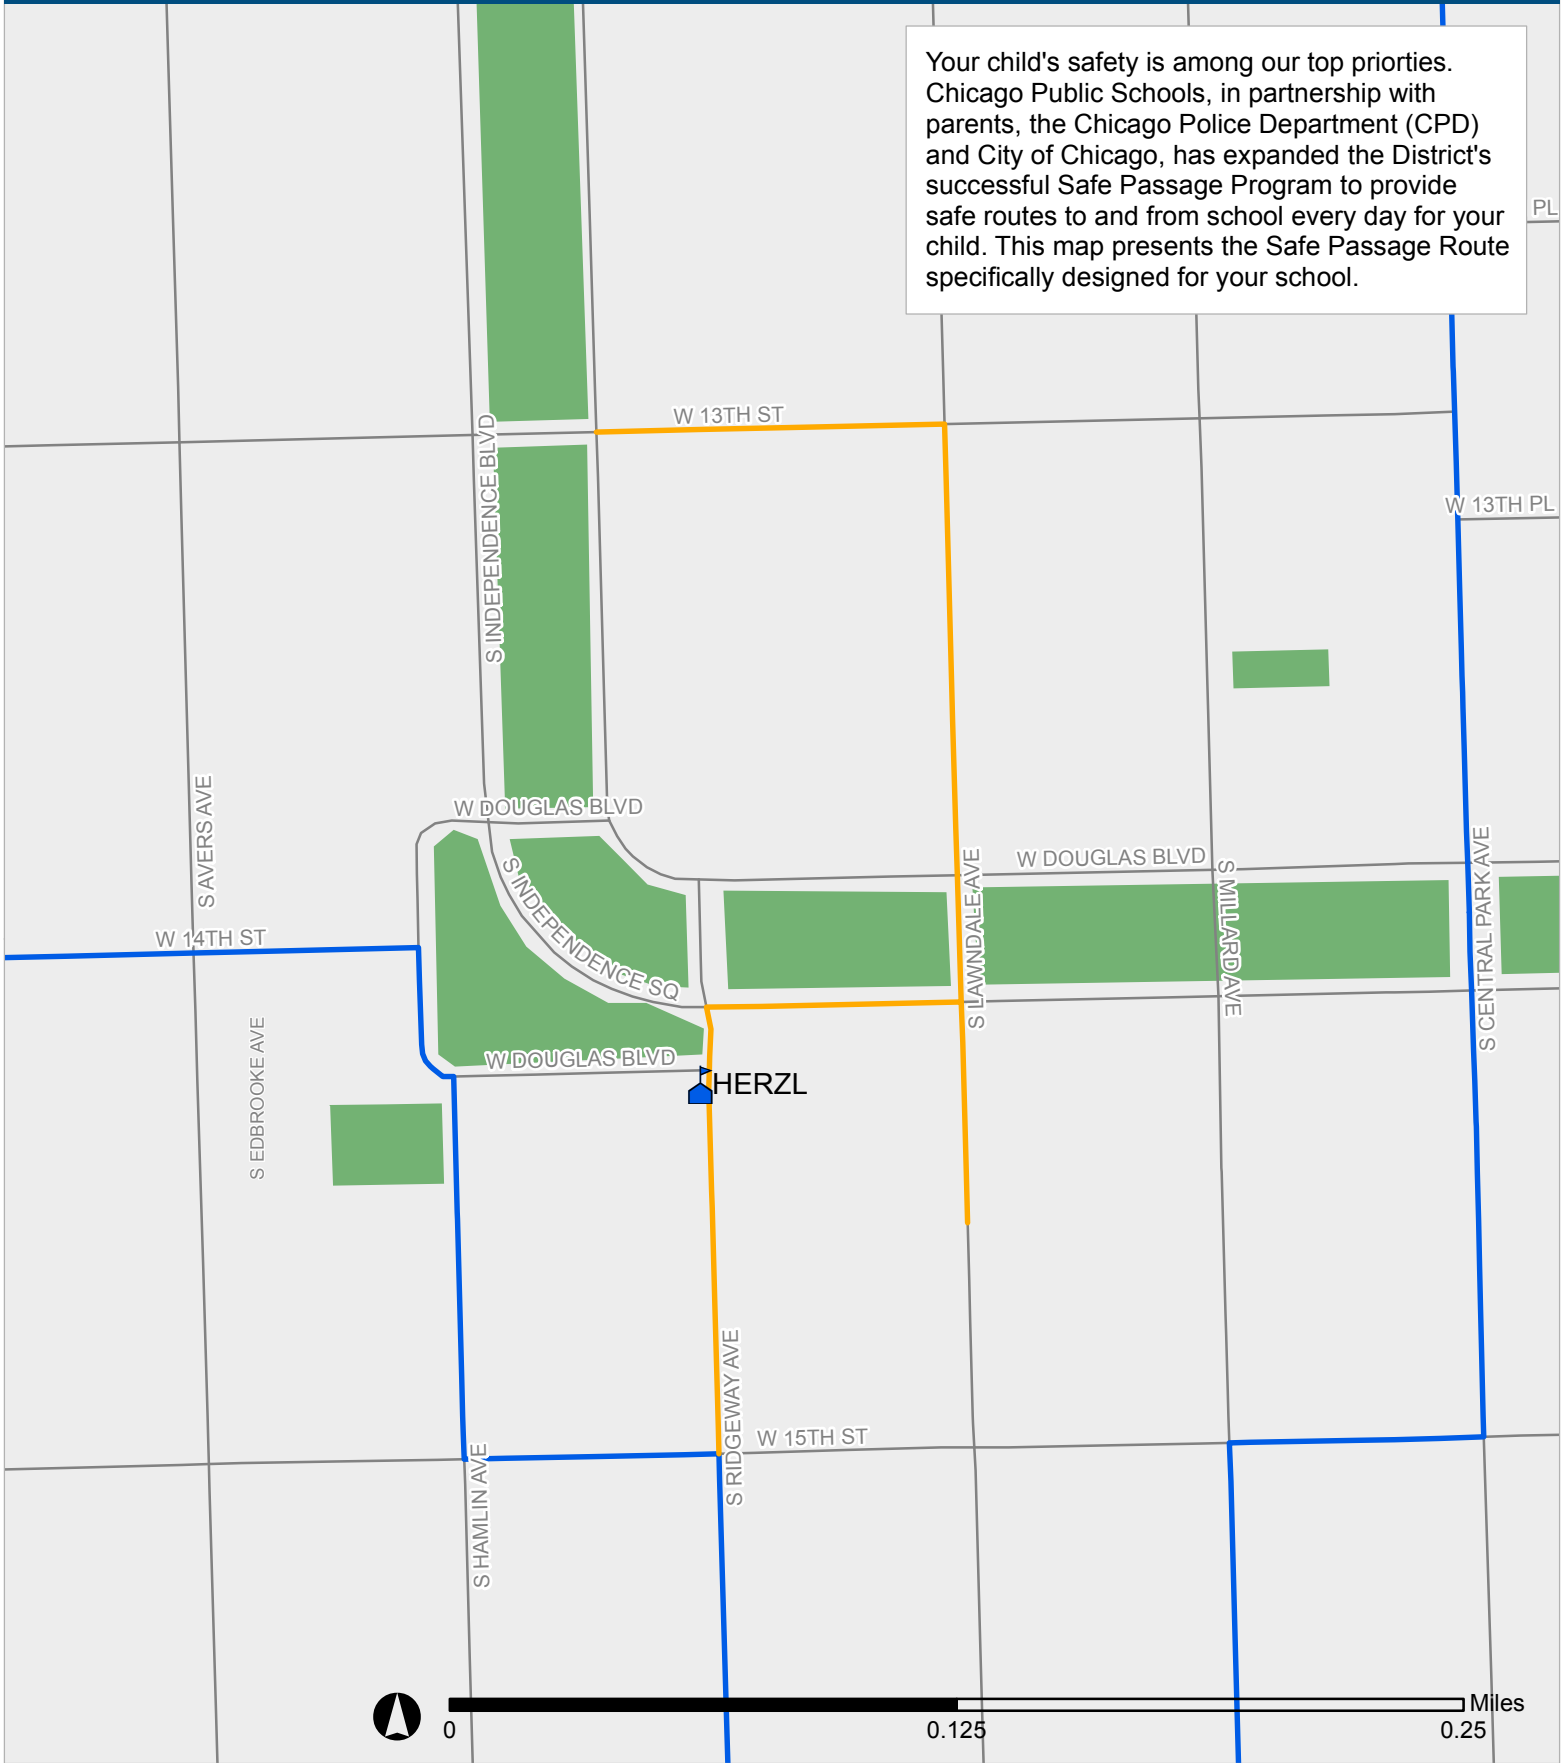

SAFE PASSAGE ROUTE: HERZL ES

Your child's safety is among our top priorities. Chicago Public Schools, in partnership with parents, the Chicago Police Department (CPD) and City of Chicago, has expanded the District's successful Safe Passage Program to provide safe routes to and from school every day for your child. This map presents the Safe Passage Route specifically designed for your school.

0

0.125

0.25 Miles

Safe Passage Route

School Location

Attendance Boundary

Park

Updated 8 Aug 2015