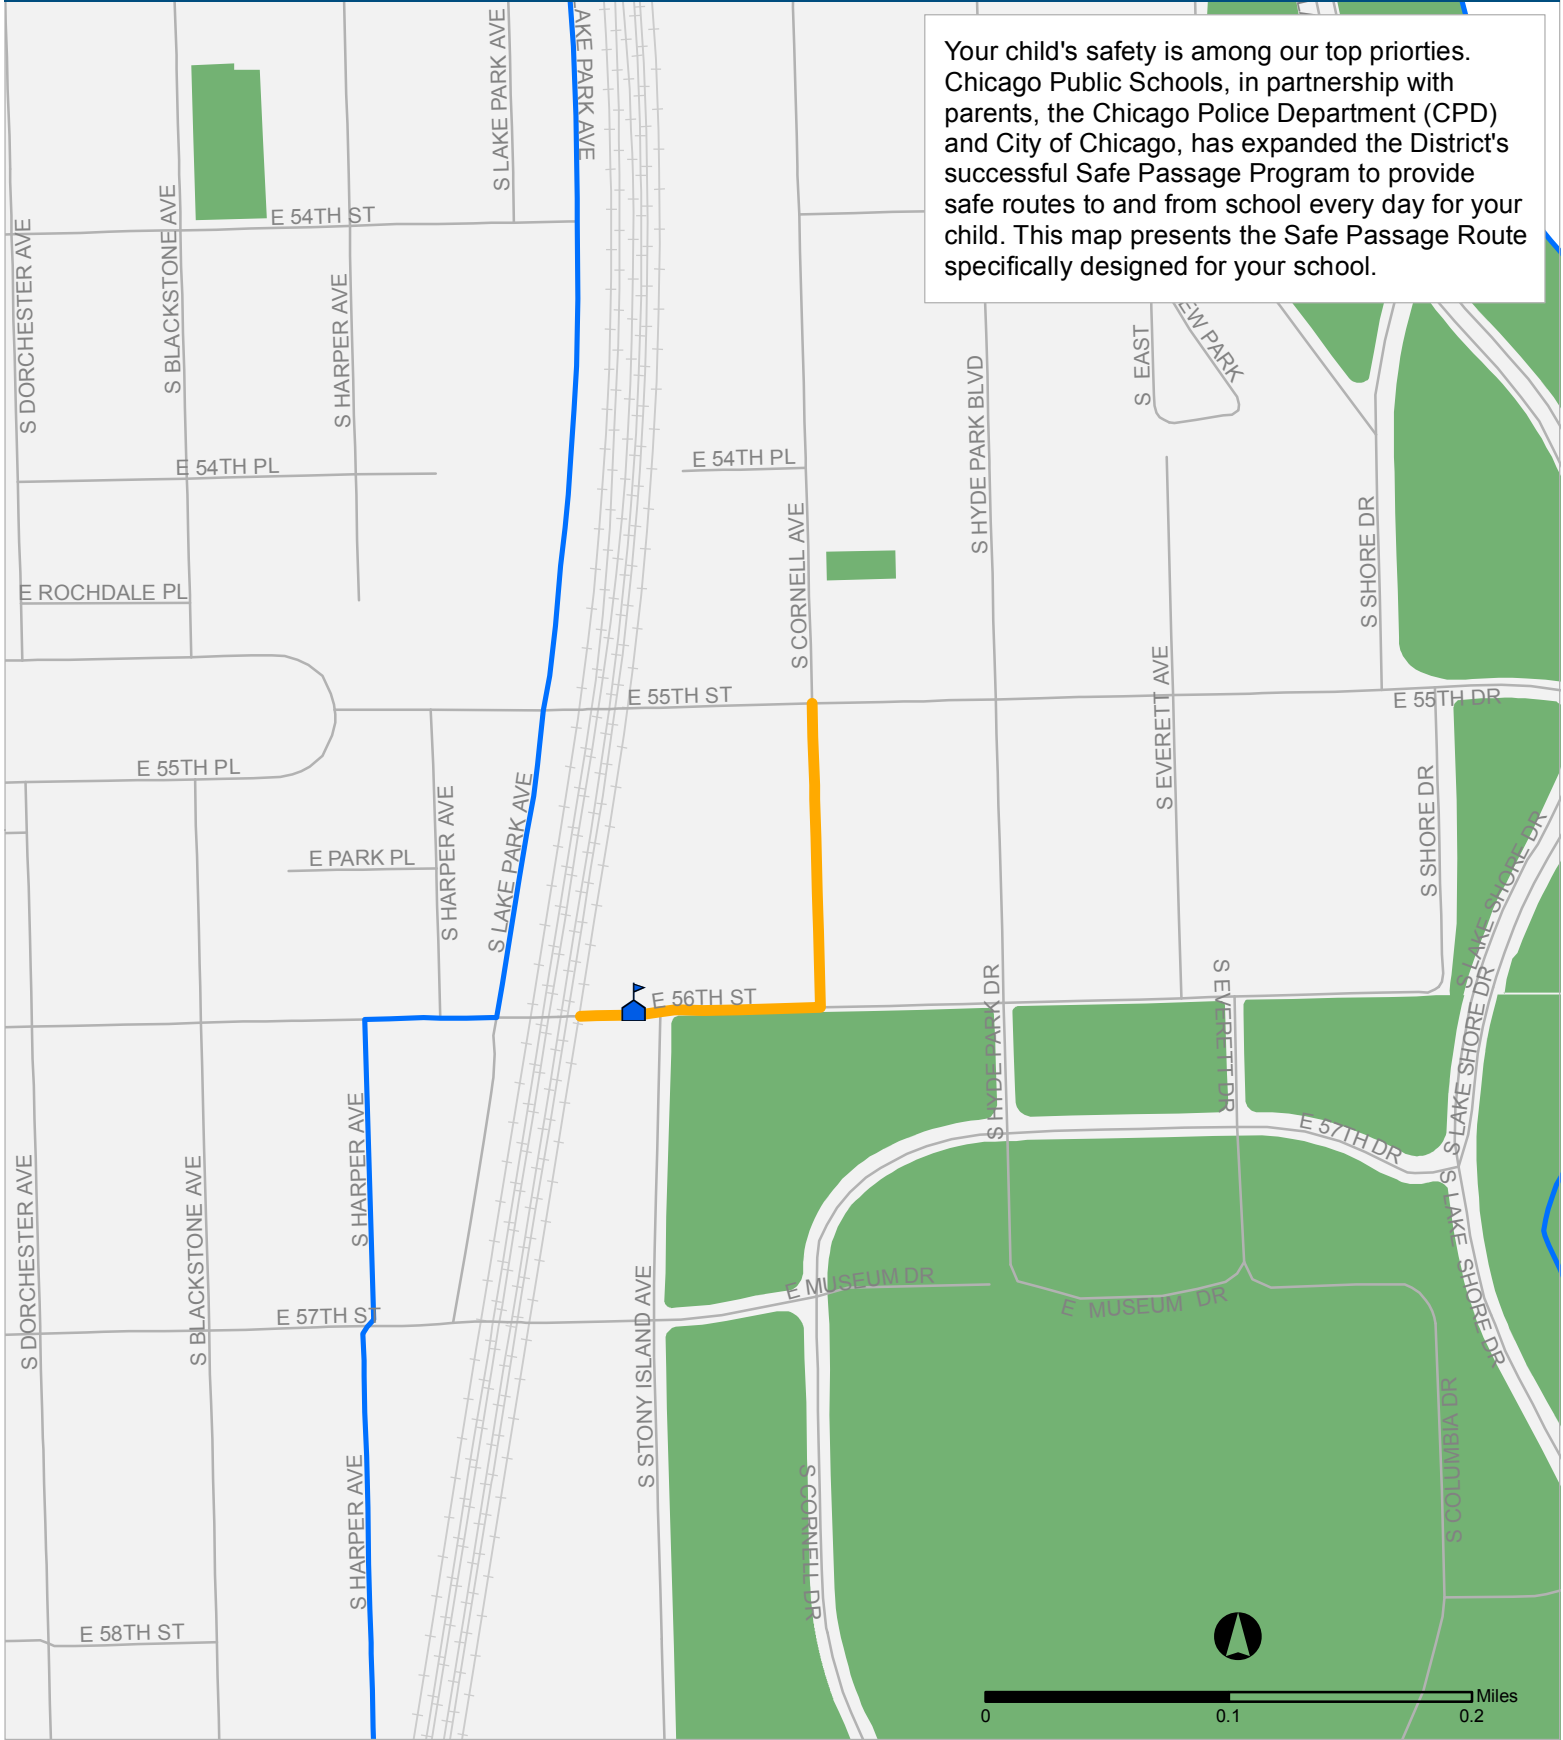

SAFE PASSAGE ROUTE: HARTE

Your child's safety is among our top priorities. Chicago Public Schools, in partnership with parents, the Chicago Police Department (CPD) and City of Chicago, has expanded the District's successful Safe Passage Program to provide safe routes to and from school every day for your child. This map presents the Safe Passage Route specifically designed for your school.

-  Safe Passage Route
-  School Location

-  Attendance Boundary
-  Park