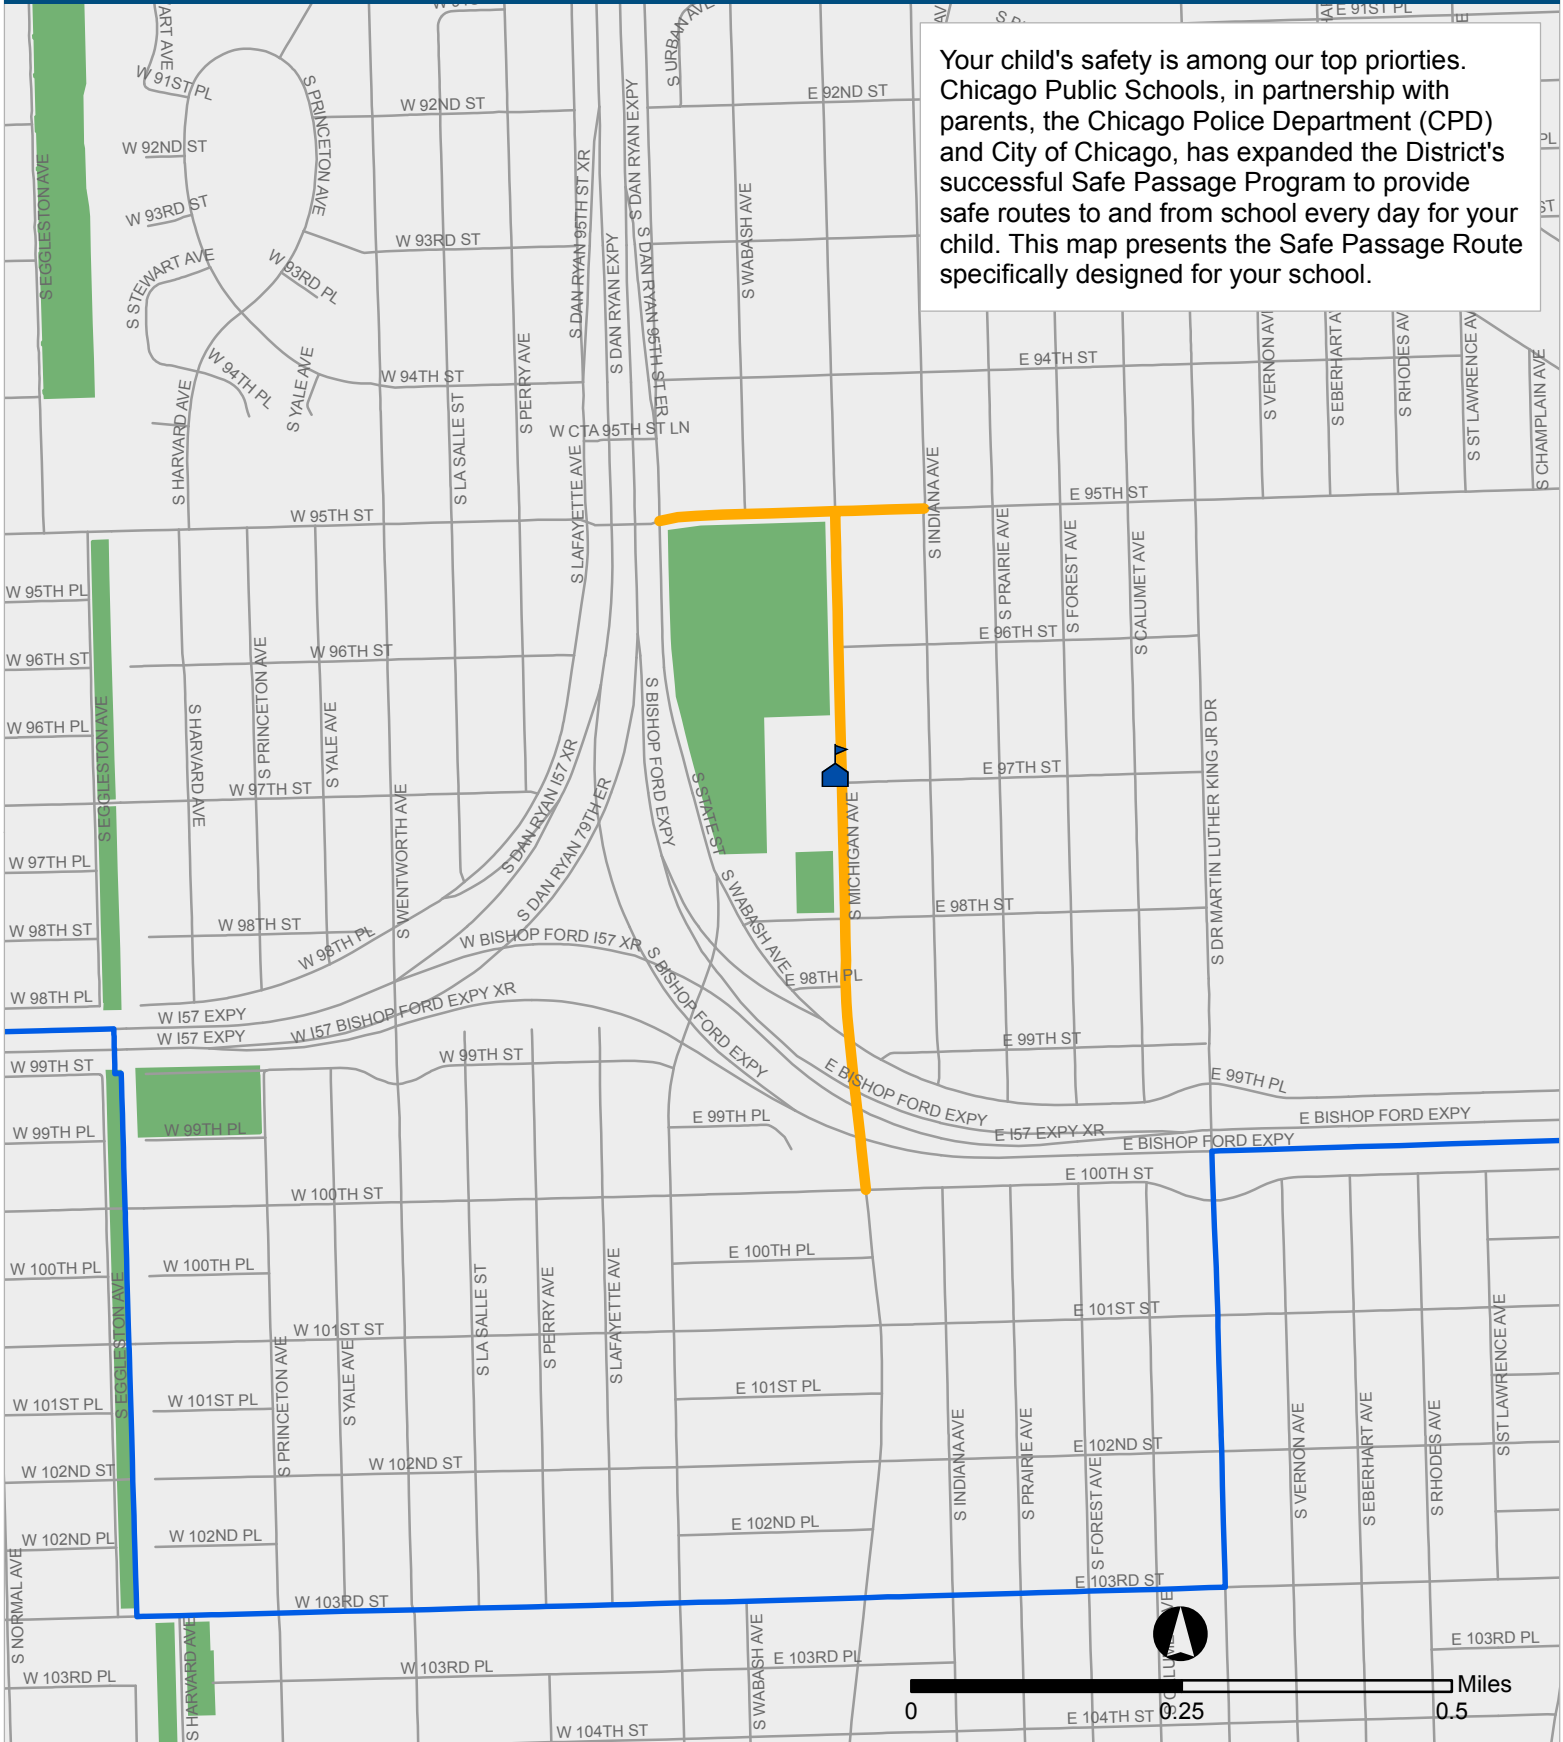

# SAFE PASSAGE ROUTES: HARLAN HS

Your child's safety is among our top priorities. Chicago Public Schools, in partnership with parents, the Chicago Police Department (CPD) and City of Chicago, has expanded the District's successful Safe Passage Program to provide safe routes to and from school every day for your child. This map presents the Safe Passage Route specifically designed for your school.

 Safe Passage Route

 School Location

 Attendance Boundary

 Park