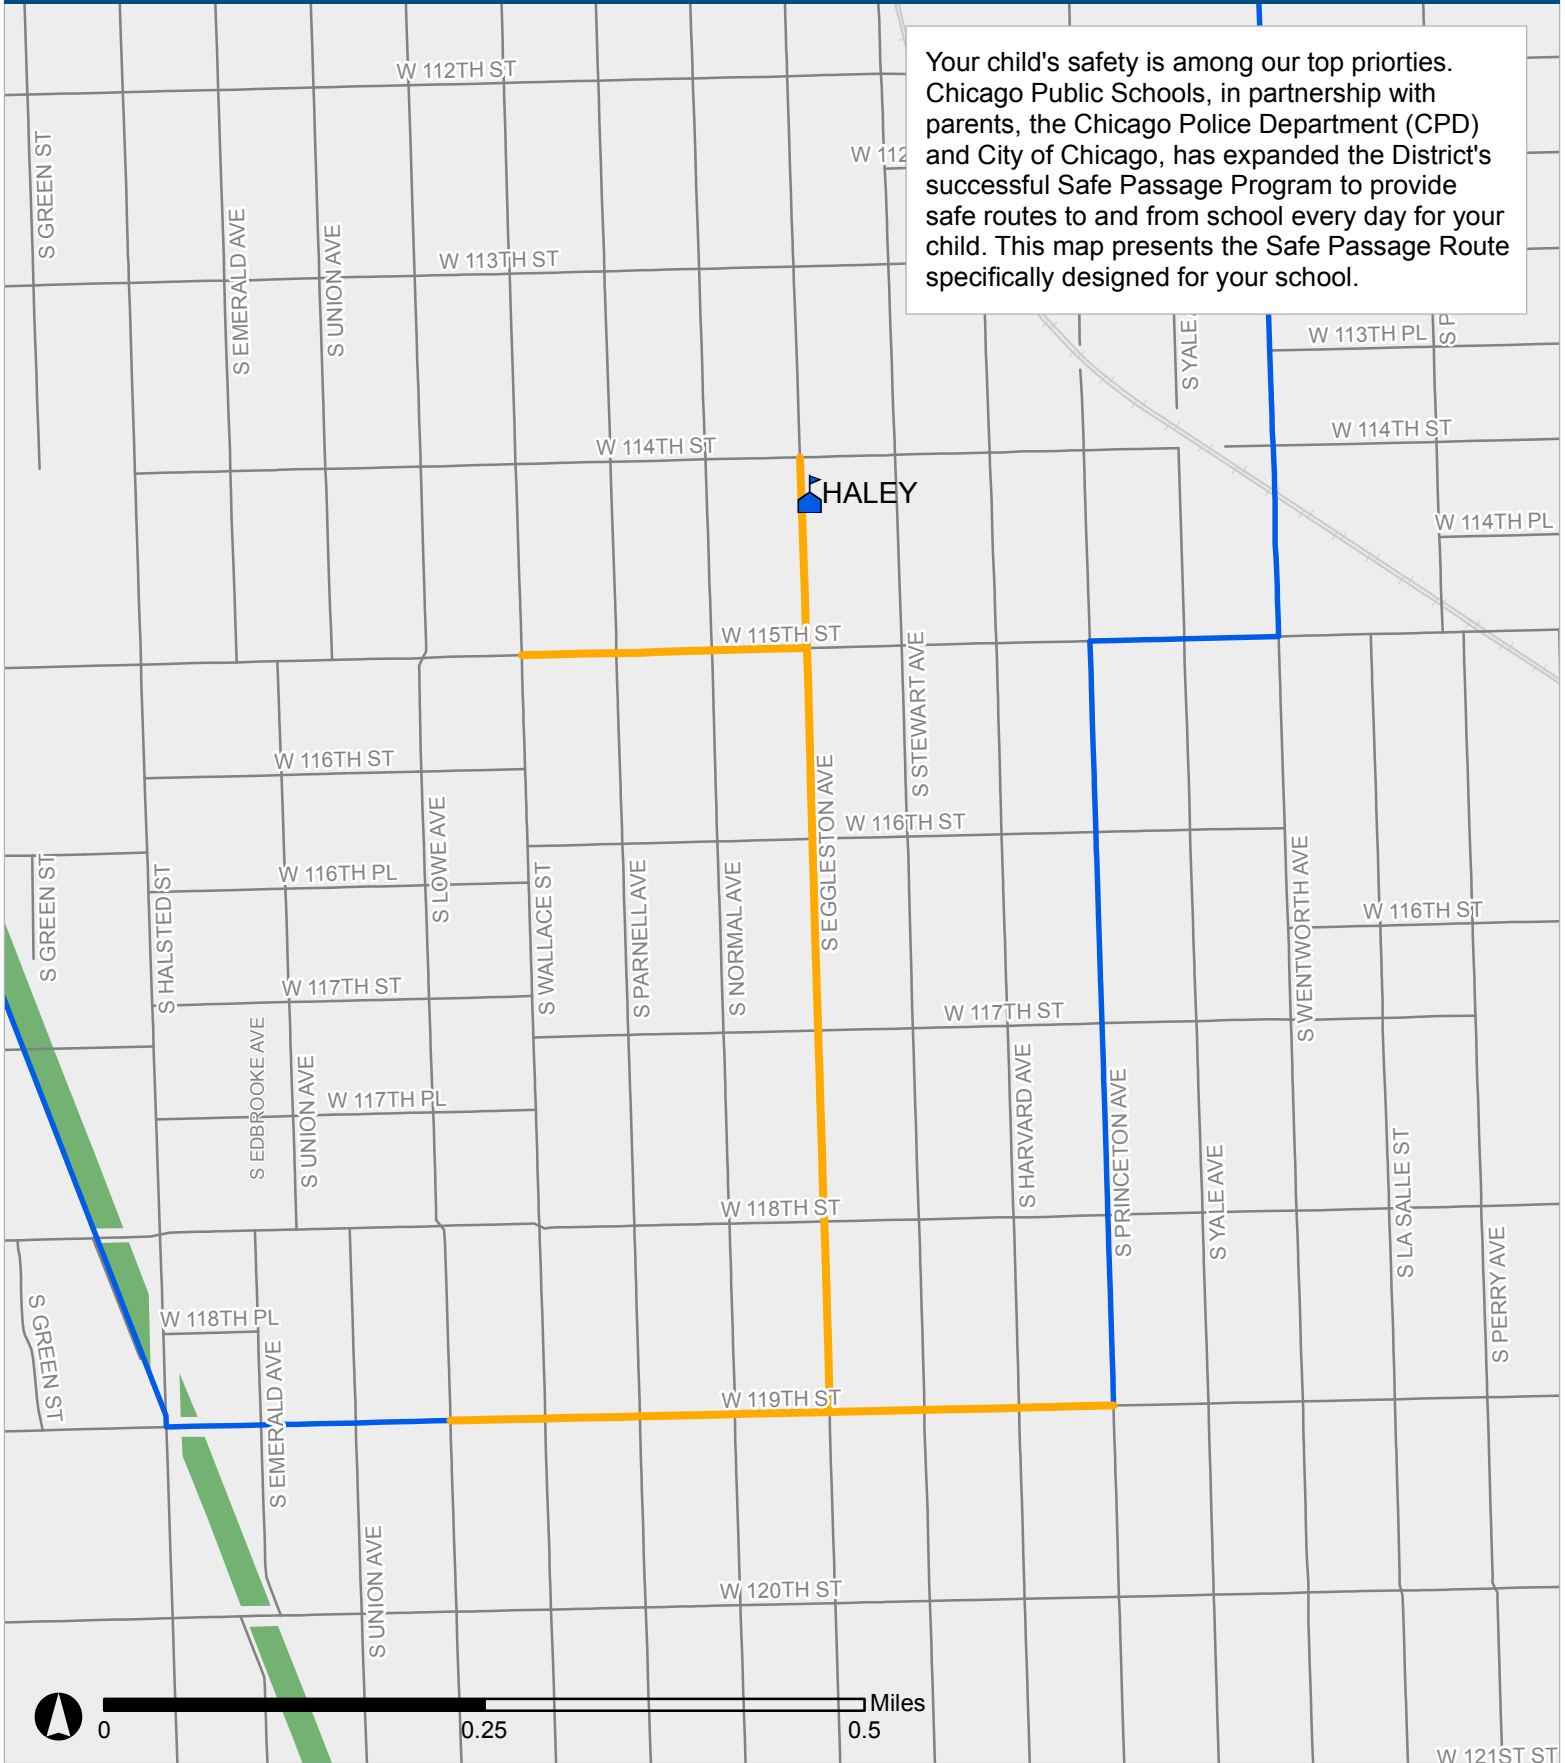

SAFE PASSAGE ROUTE: HALEY ES

Your child's safety is among our top priorities. Chicago Public Schools, in partnership with parents, the Chicago Police Department (CPD) and City of Chicago, has expanded the District's successful Safe Passage Program to provide safe routes to and from school every day for your child. This map presents the Safe Passage Route specifically designed for your school.

 Safe Passage Route
 School Location

 Attendance Boundary
 Park

Updated 8 Aug 2015