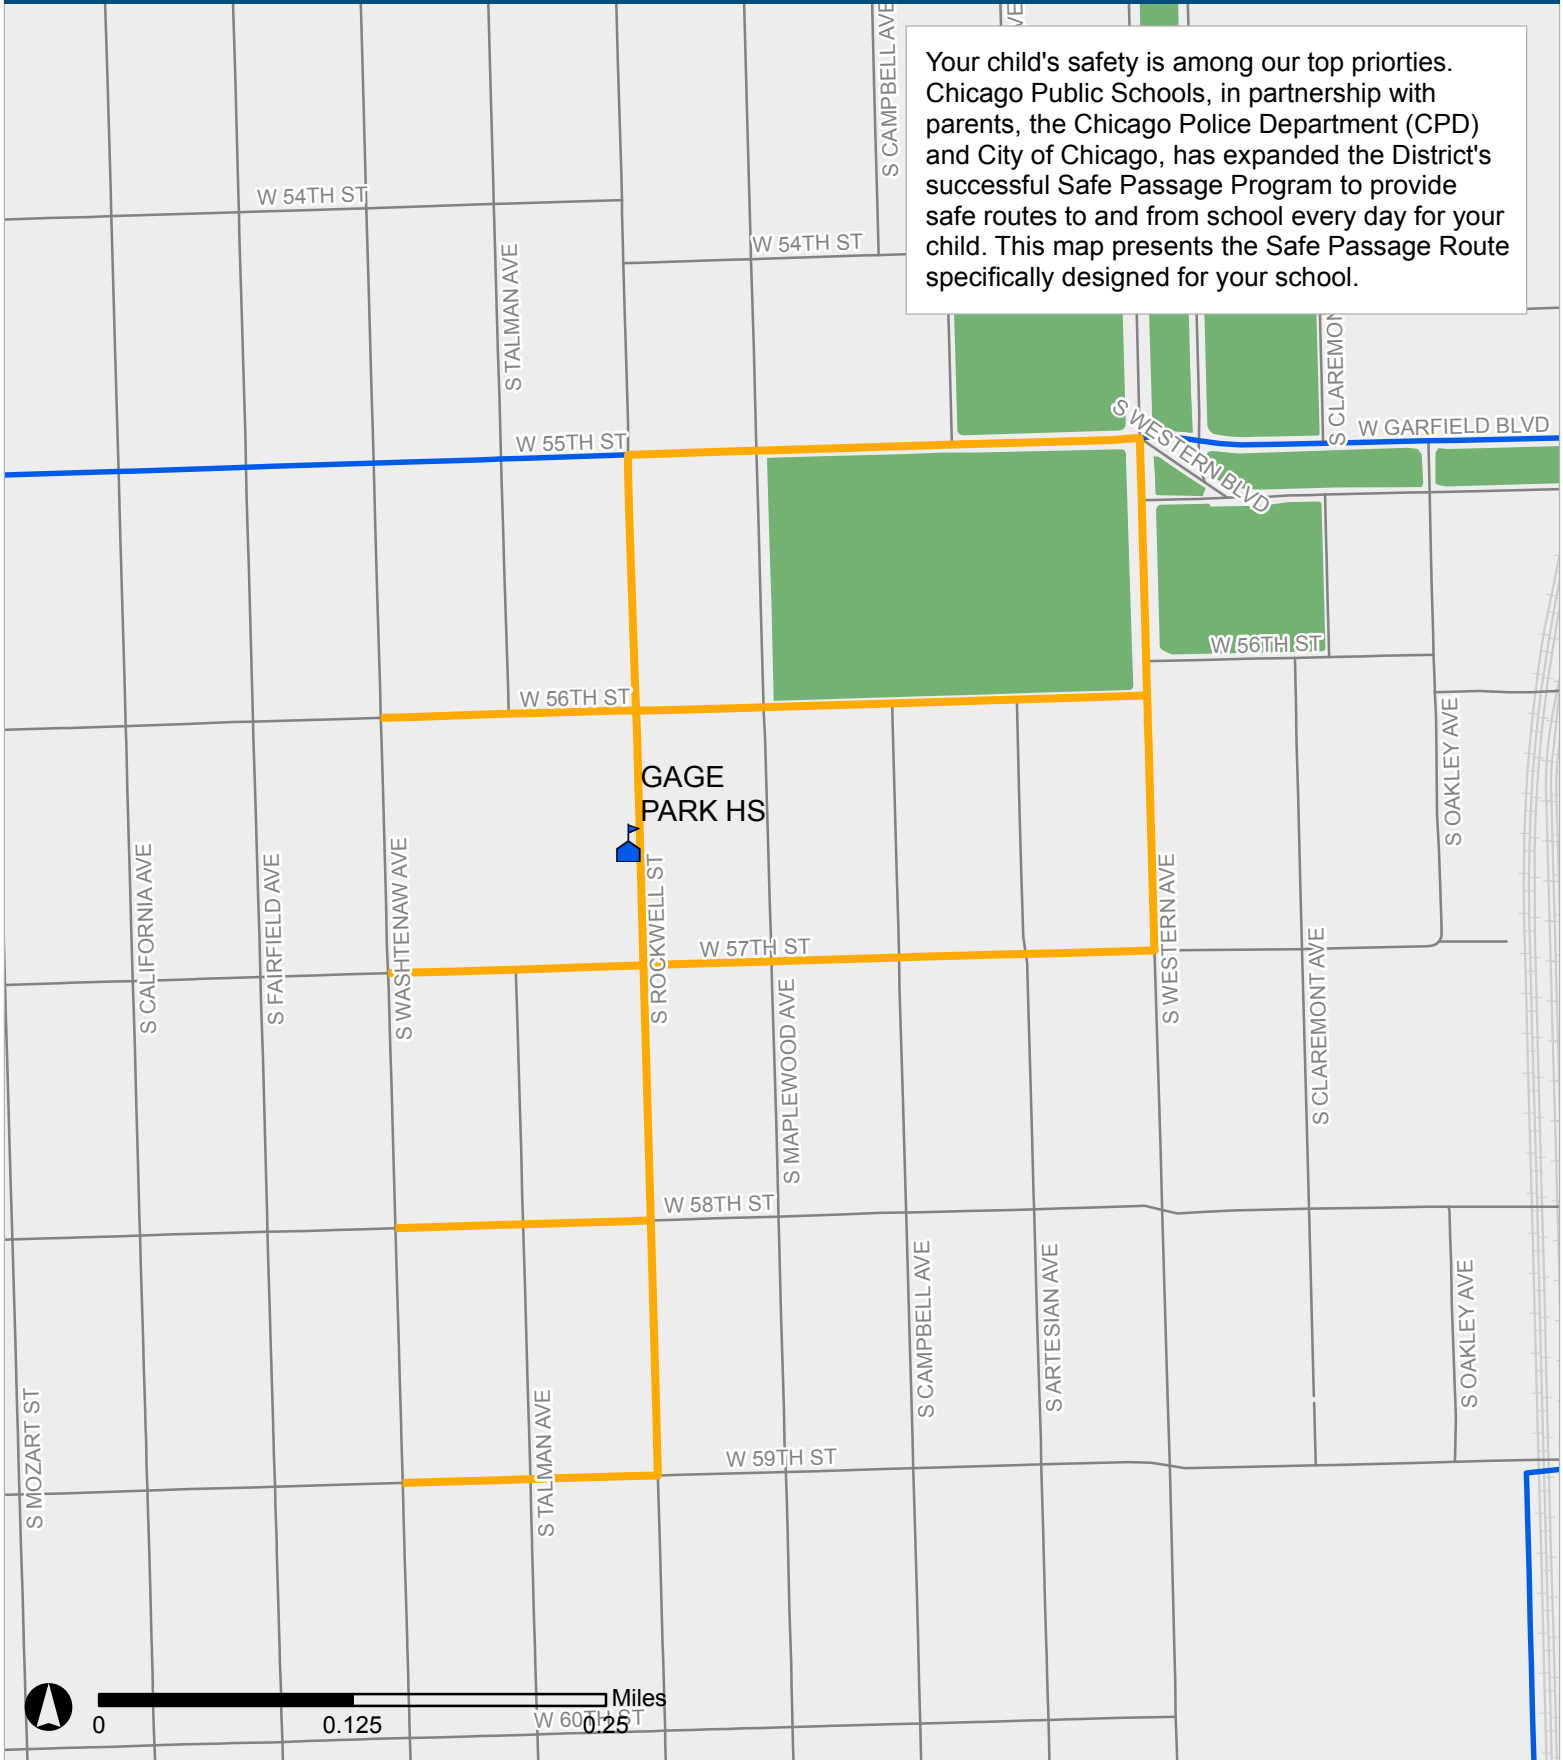

SAFE PASSAGE ROUTE: GAGE PARK HS

Your child's safety is among our top priorities. Chicago Public Schools, in partnership with parents, the Chicago Police Department (CPD) and City of Chicago, has expanded the District's successful Safe Passage Program to provide safe routes to and from school every day for your child. This map presents the Safe Passage Route specifically designed for your school.

-  Safe Passage Route
-  School Location

-  Attendance Boundary
-  Park