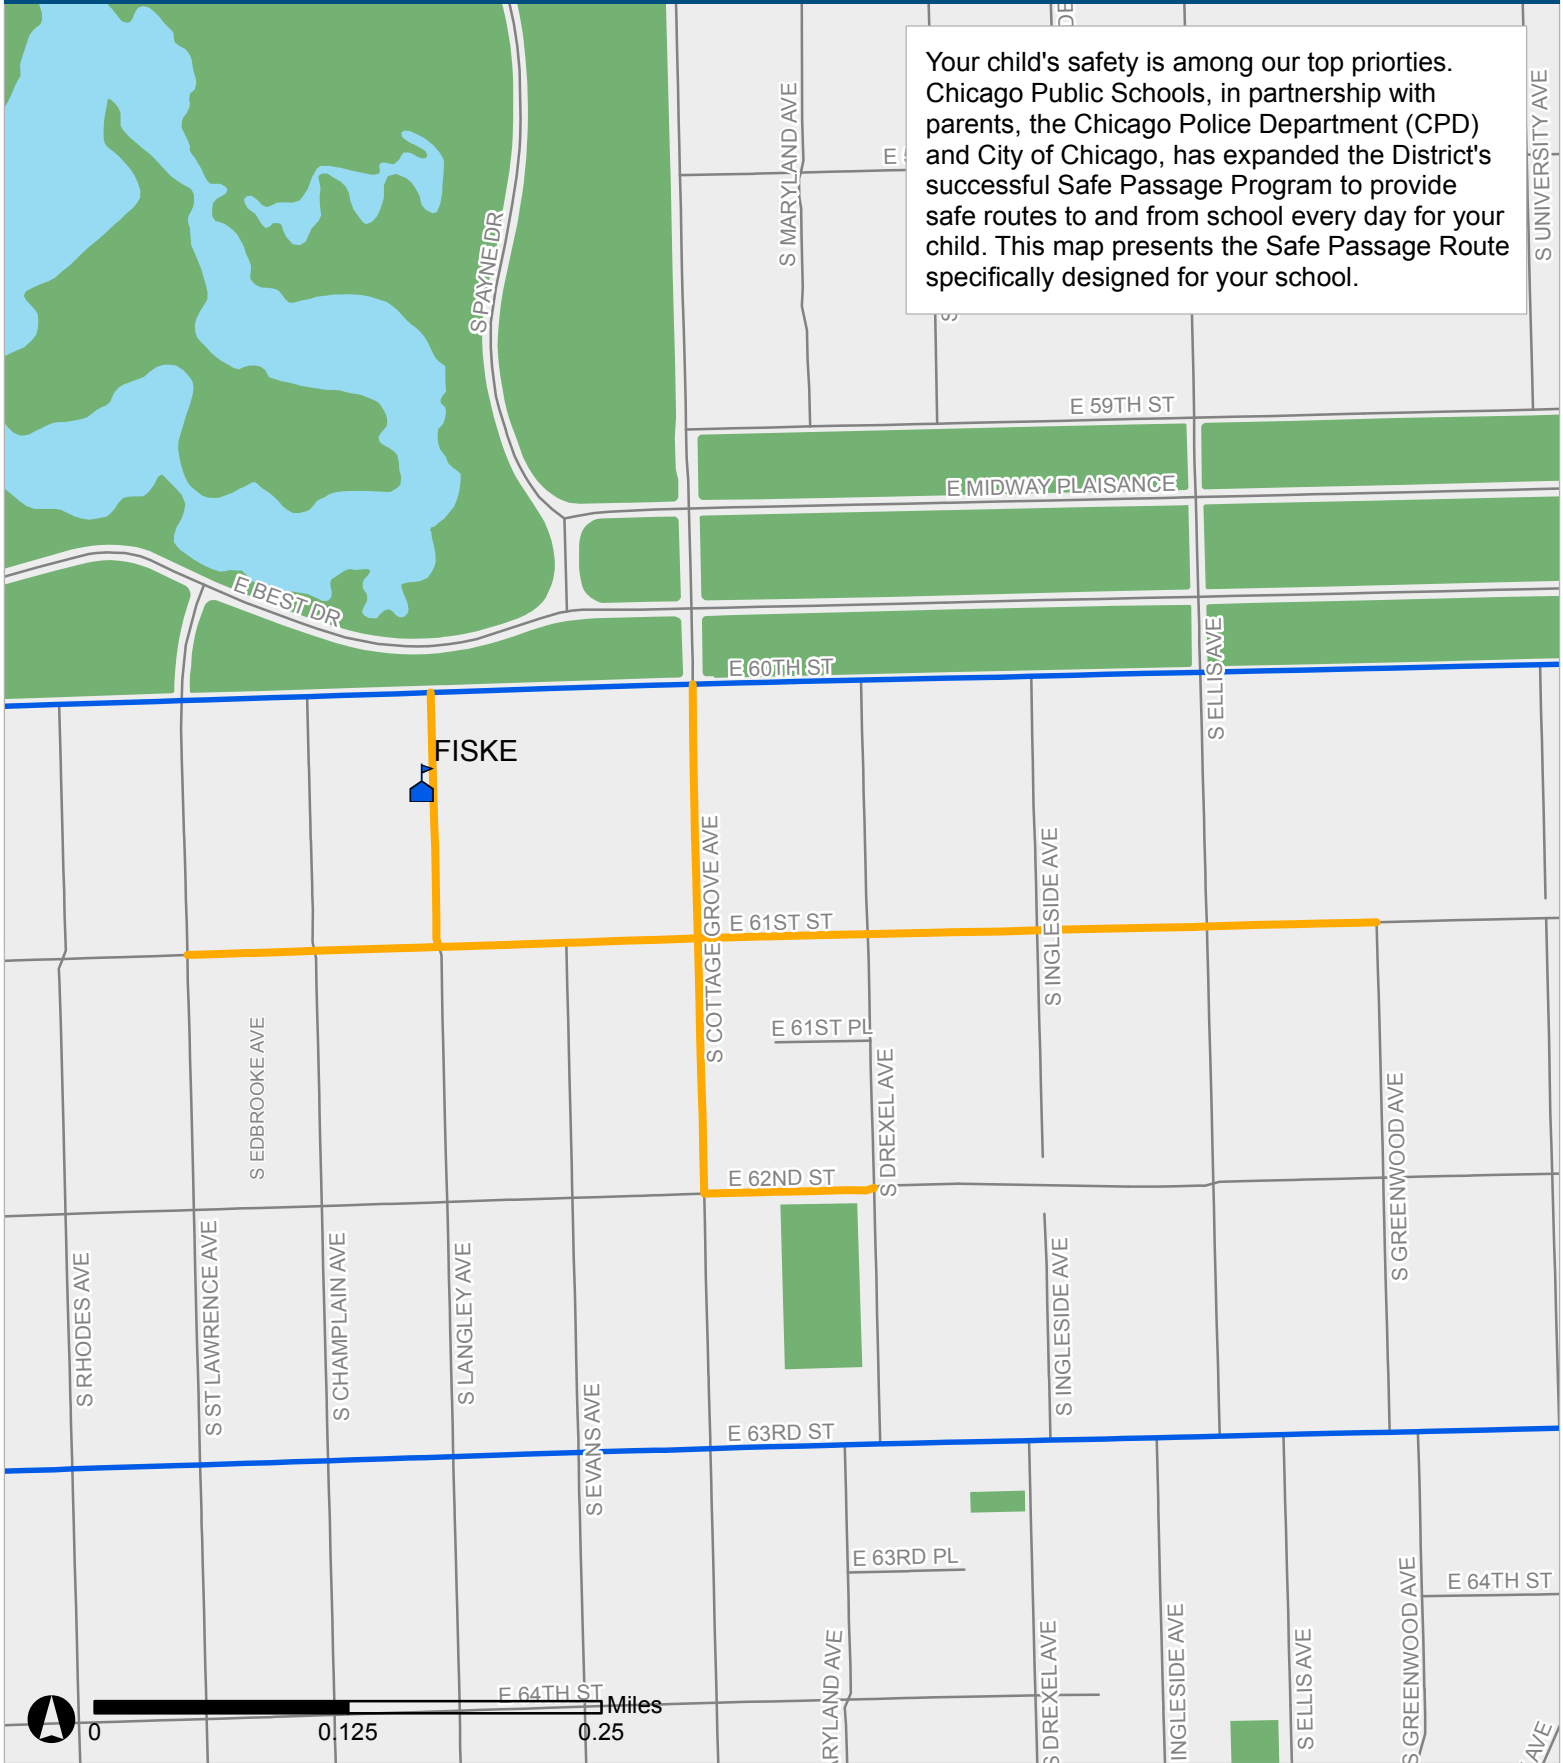

# SAFE PASSAGE ROUTE: FISKE ES

Your child's safety is among our top priorities. Chicago Public Schools, in partnership with parents, the Chicago Police Department (CPD) and City of Chicago, has expanded the District's successful Safe Passage Program to provide safe routes to and from school every day for your child. This map presents the Safe Passage Route specifically designed for your school.

 Safe Passage Route  
 School Location

 Attendance Boundary  
 Park

Updated 8 Aug 2015