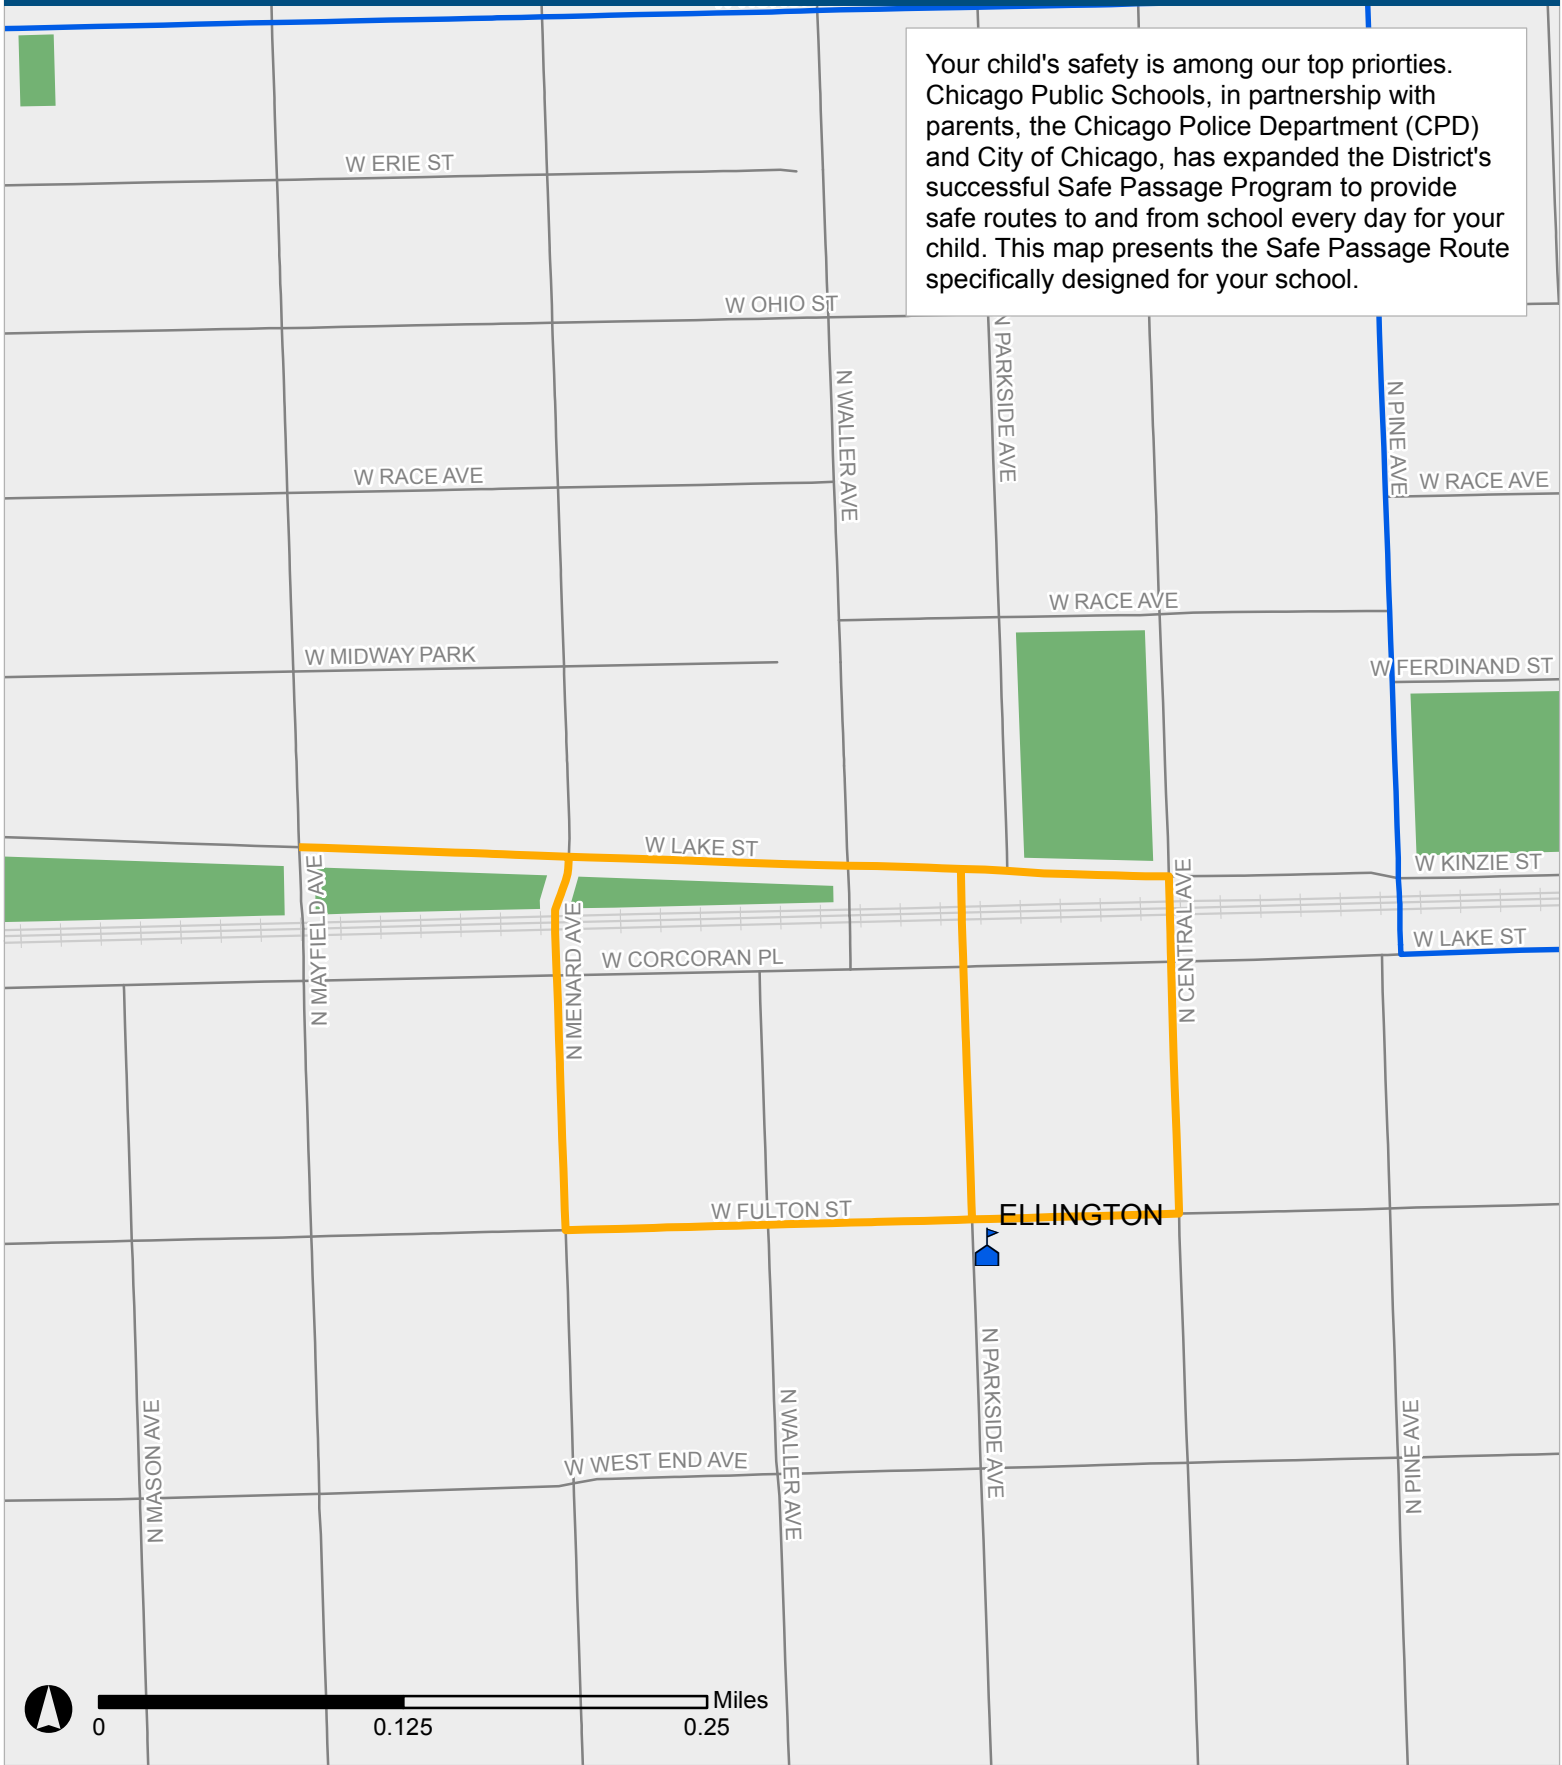

# SAFE PASSAGE ROUTE: ELLINGTON ES

Your child's safety is among our top priorities. Chicago Public Schools, in partnership with parents, the Chicago Police Department (CPD) and City of Chicago, has expanded the District's successful Safe Passage Program to provide safe routes to and from school every day for your child. This map presents the Safe Passage Route specifically designed for your school.

Safe Passage Route

School Location

Attendance Boundary

Park