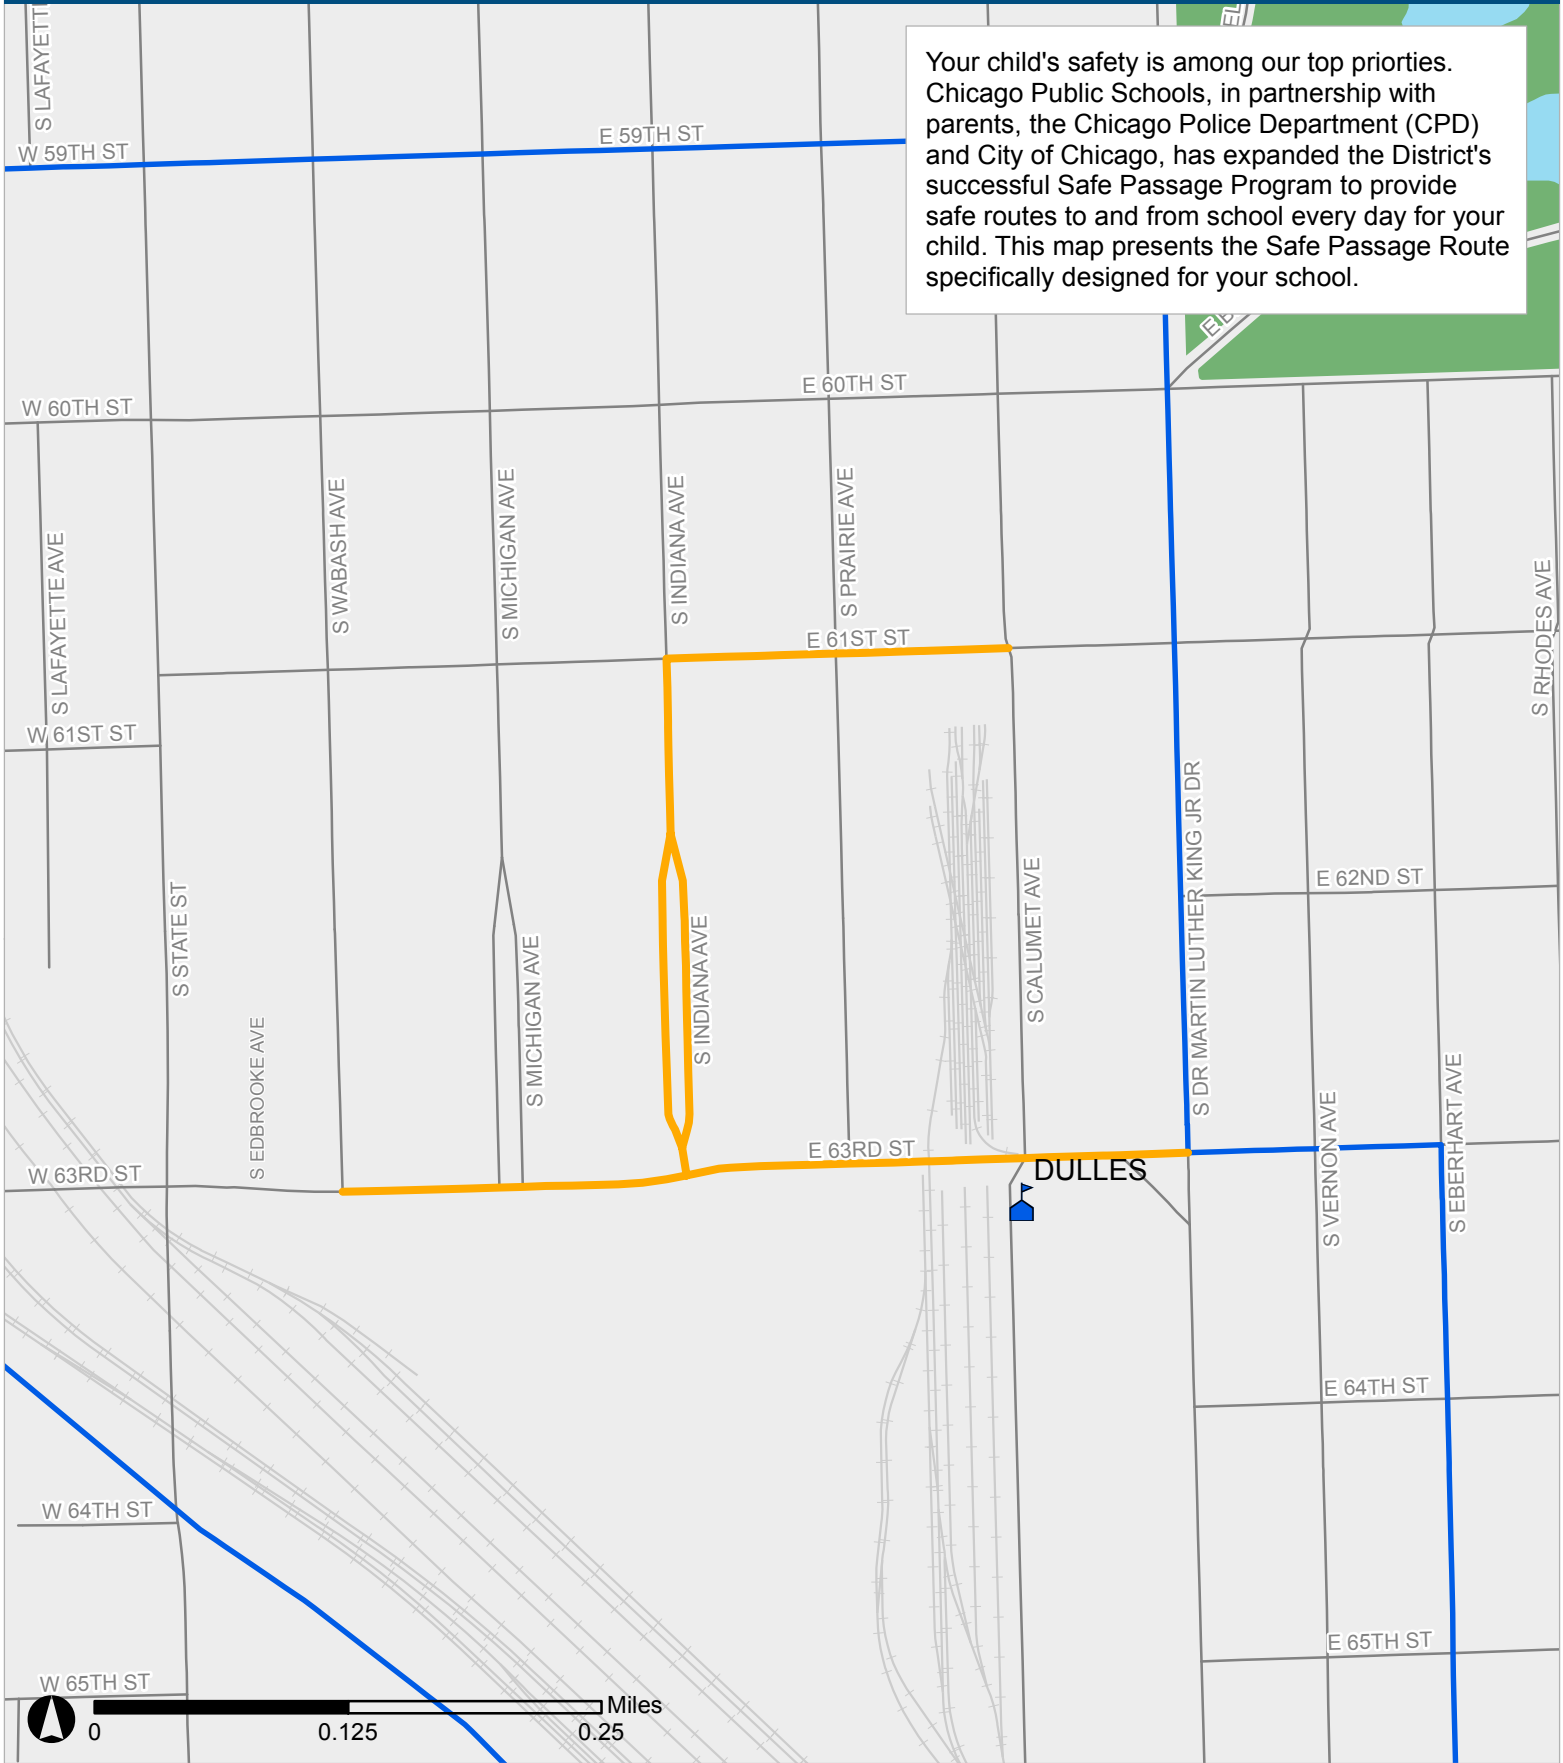

SAFE PASSAGE ROUTE: DULLES ES

Your child's safety is among our top priorities. Chicago Public Schools, in partnership with parents, the Chicago Police Department (CPD) and City of Chicago, has expanded the District's successful Safe Passage Program to provide safe routes to and from school every day for your child. This map presents the Safe Passage Route specifically designed for your school.

 Safe Passage Route
 School Location

 Attendance Boundary
 Park

Updated 8 Aug 2015