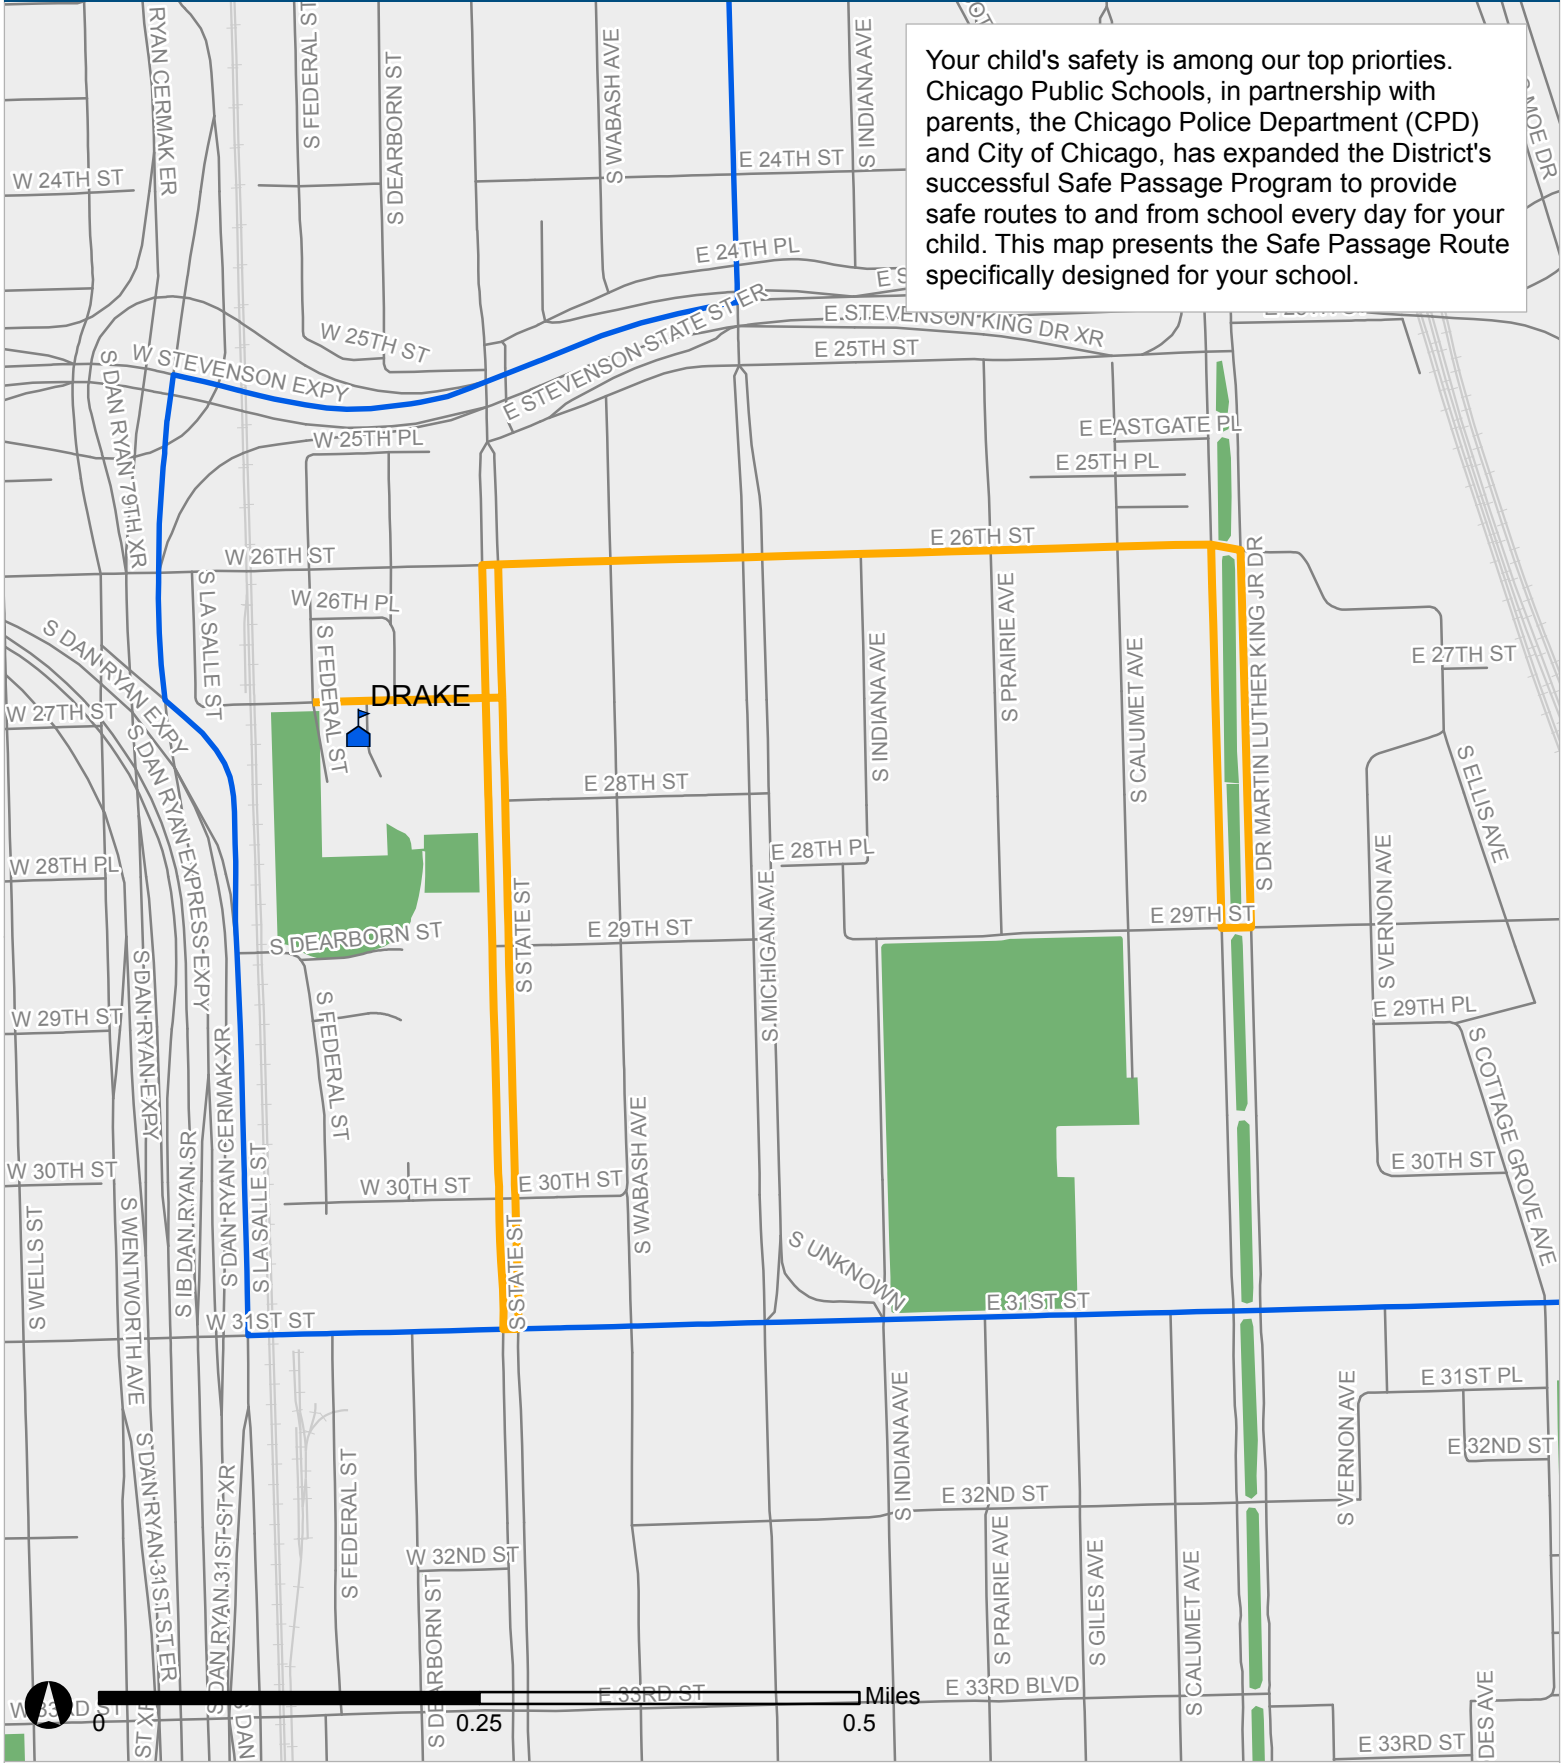

# SAFE PASSAGE ROUTE: DRAKE ES

Your child's safety is among our top priorities. Chicago Public Schools, in partnership with parents, the Chicago Police Department (CPD) and City of Chicago, has expanded the District's successful Safe Passage Program to provide safe routes to and from school every day for your child. This map presents the Safe Passage Route specifically designed for your school.

 Safe Passage Route  
 School Location

 Attendance Boundary  
 Park