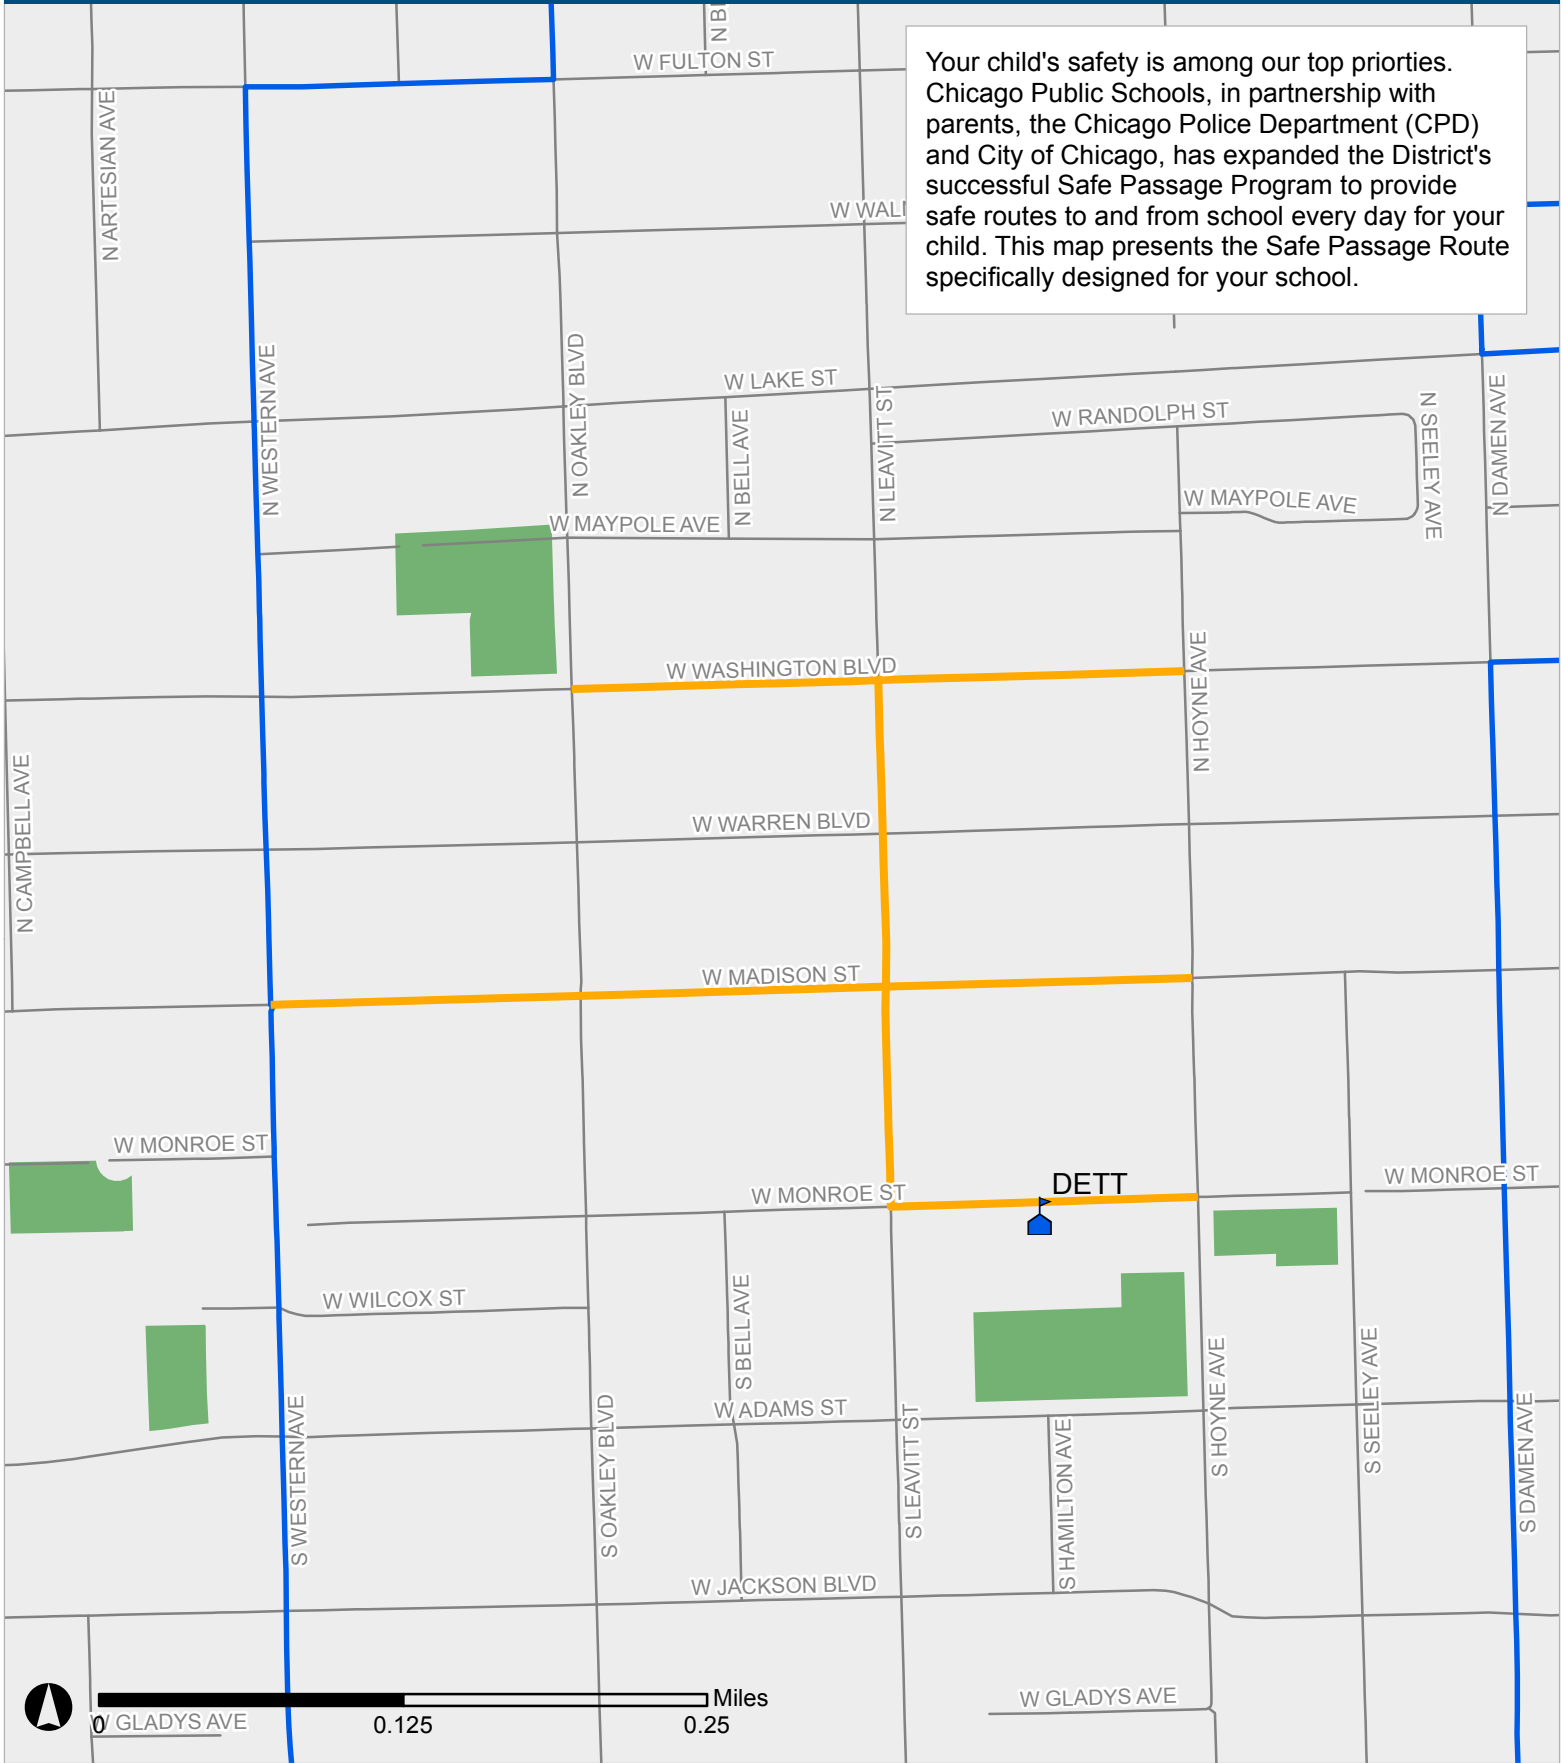

SAFE PASSAGE ROUTE: DETT ES

Your child's safety is among our top priorities. Chicago Public Schools, in partnership with parents, the Chicago Police Department (CPD) and City of Chicago, has expanded the District's successful Safe Passage Program to provide safe routes to and from school every day for your child. This map presents the Safe Passage Route specifically designed for your school.

Safe Passage Route

School Location

Attendance Boundary

Park