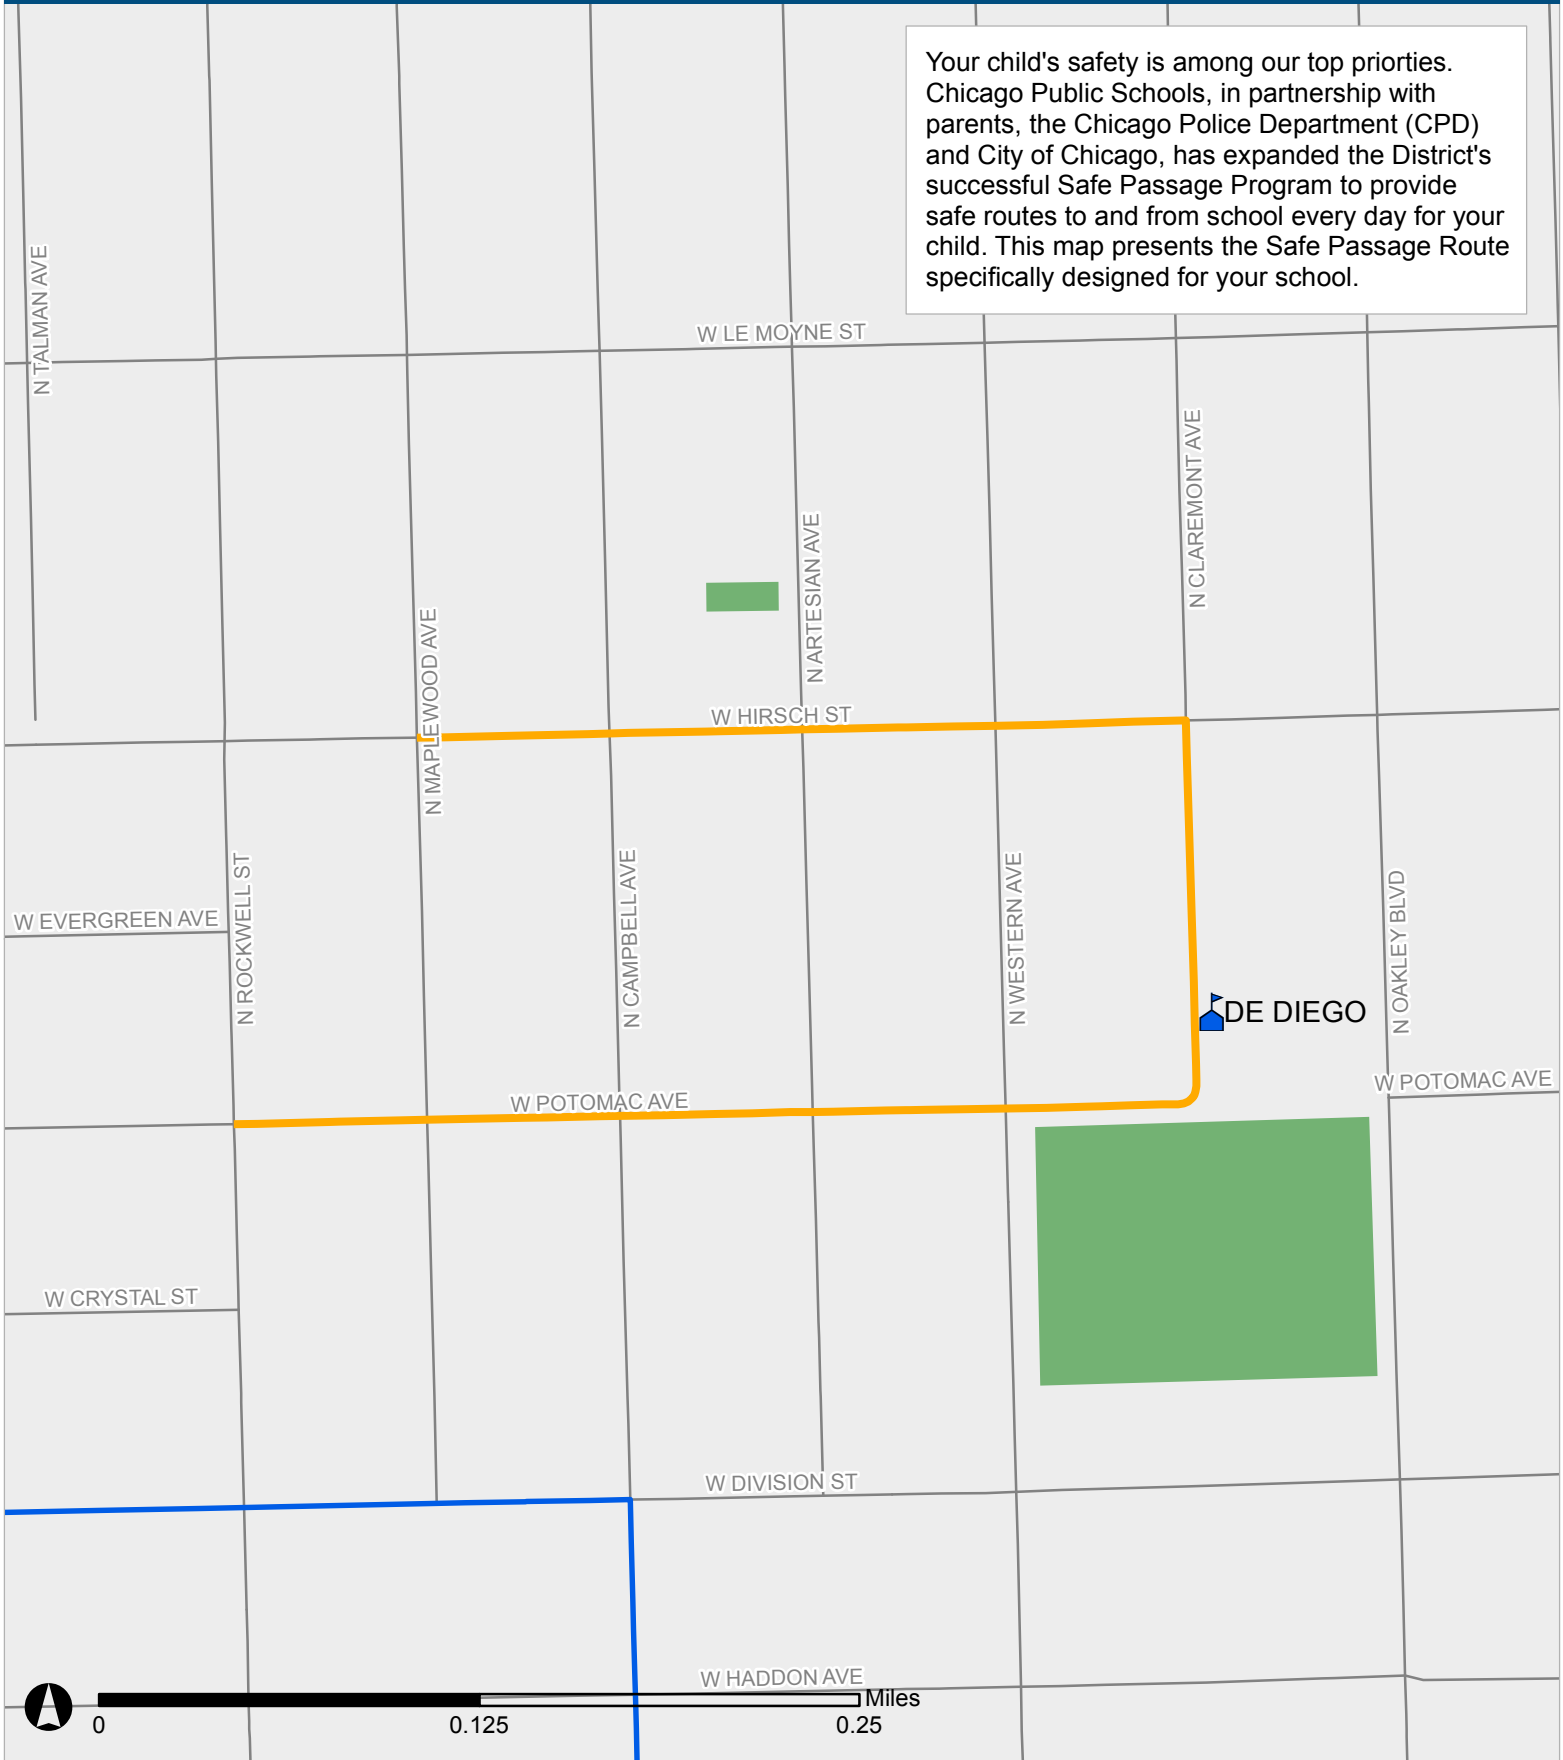

SAFE PASSAGE ROUTE: DE DIEGO ES

Your child's safety is among our top priorities. Chicago Public Schools, in partnership with parents, the Chicago Police Department (CPD) and City of Chicago, has expanded the District's successful Safe Passage Program to provide safe routes to and from school every day for your child. This map presents the Safe Passage Route specifically designed for your school.

Safe Passage Route

School Location

Attendance Boundary

Park